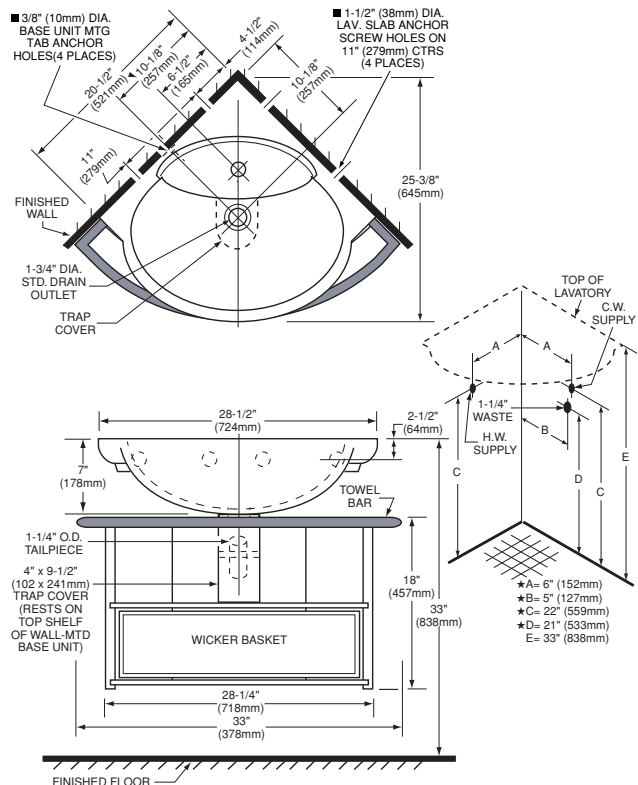

NOVELLA CORNER LAVATORY, KIT# 89690

- Modern styling
- Wall-mounted shelf unit with cherry wood finish includes chrome towel bar, two frosted glass shelves, and wicker storage basket. Towel bar is attached to basket and not sold separately.
- Requires chrome decorative trap cover
- Vitreous china construction lavatory
- Available in white only
- With chrome-trimmed rear overflow and integral faucet ledge
- Made in Canada and Italy

Kit Components:

- 20661** Lavatory slab with 1-3/8" dia. faucet center hole only
- 85550** Decorative trap cover (chrome only)
- 89661** Novella basket/shelf unit with attached towel bar

Nominal Overall Dimensions:

28-1/2" x 25-3/8" x 33" (724 x 645 x 838mm)

Bowl Inside Dimensions:

19" (483mm) wide
12" (305mm) front to back
5-1/2" (140mm) depth

Fixture Dimensions conform to ANSI Standard A112.19.2M

Furniture

To Be Specified

- Faucet:
- Faucet Finish:
- Supplies:
- 1-1/4" Trap:
- Nipple:

NOTES:

- ★ DIMENSIONS SHOWN FOR LOCATION OF SUPPLIES AND "P" TRAP ARE SUGGESTED.
- FOR REINFORCEMENT ONLY. TAKE ACTUAL DIMENSIONS FROM FIXTURE. SLAB/BASE UNIT ANCHORS AND MOUNTING FEATURES TO BE FURNISHED BY OTHERS. PROVIDE SUITABLE REINFORCEMENT FOR ALL WALL SUPPORTS. FITTINGS NOT INCLUDED AND MUST BE ORDERED SEPARATELY. INSTALLATION INSTRUCTIONS SUPPLIED WITH LAVATORY.