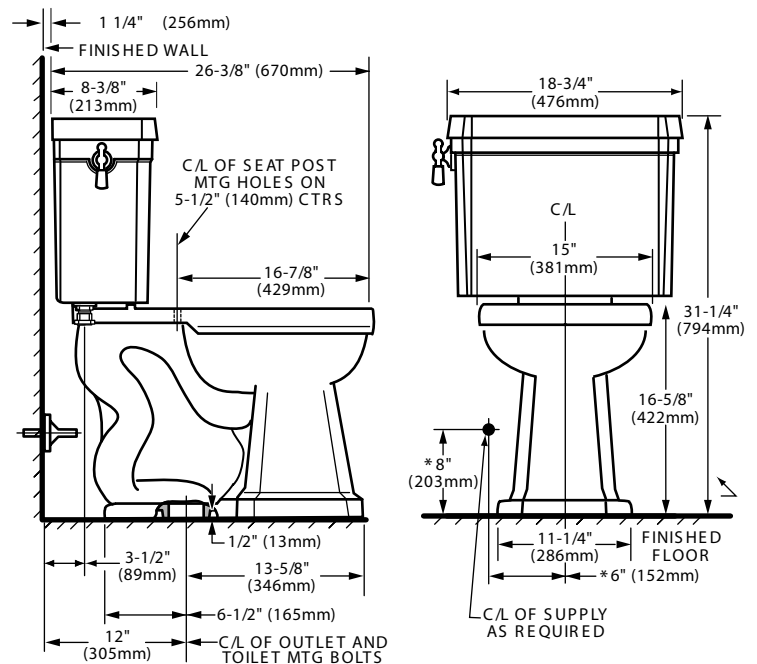

90285 Toilet complete with brushed nickel trip lever, includes:
 41165 Tank with brushed nickel trip lever
 40280 Round front bowl

Nominal Overall Dimensions:
 26-3/8" x 18-3/4" x 31-1/4" (670 x 476 x 794mm)

Hydraulic performance, water surface area, trap seal depth, ballpass diameter, and all fixture dimensions meet or exceed ANSI S standard A112.19.2M requirements.

To Be Specified

Color:

Supply with stop:

Seat: Lutezia #71010 solid wood elongated seat with cover and chrome hinge

Seat: Lutezia #71012 solid wood round seat with cover and polished brass hinge

Seat: Lutezia #71015 solid wood round seat with cover and brushed nickel hinge

NOTES:
 THIS TOILET IS DESIGNED TO ROUGH-IN AT A MINIMUM DIMENSION OF 12" (305MM) FROM FINISHED WALL TO C/L OF OUTLET.
 SUPPLY NOT INCLUDED WITH FIXTURE AND MUST BE ORDERED SEPARATELY.
 DIMENSIONS SHOWN FOR LOCATION OF SUPPLY ARE SUGGESTED.
 IMPORTANT: Dimensions of fixtures are nominal and may vary within the range of tolerances established by ANSI S standard A112.19.2M.
 These measurements are subject to change or cancellation. No responsibility is assumed for use of superseded or voided pages.

TOILET HEIGHT of 16-5/8" (422mm) IS IN COMPLIANCE WITH AMERICAN DISABILITIES ACT (ADA) GUIDELINES AND ANSI A117.1 REQUIREMENTS FOR THE PHYSICALLY CHALLENGED.

SPS 9028X