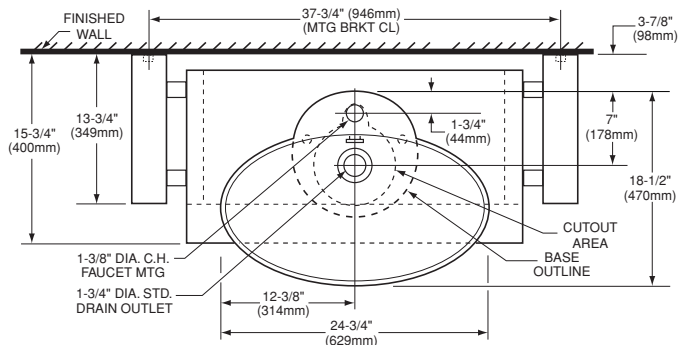

Kit Components:

- 15061 Kyomi basin with 1-3/8" dia. center hole only
- 30170 Kyomi console only

Options:

- 89700 2 drawer storage unit

Shown with Iperbole™ faucet (5131.101.002)

Nominal Overall Console Dimensions:

41" x 18-1/2" x 34-1/8" (1041 x 470 x 867mm)
with lavatory

Basin Inside Dimensions:

23" (584mm) wide
14" (356mm) front to back
5" (127mm) depth

Fixture Dimensions conform to ANSI Standard
A112.19.2M

To Be Specified

- Console Finish:
- Faucet:
- Faucet Finish:
- Supplies:
- 1-1/4" Trap:
- Nipple:

NOTES:

★ DIMENSIONS SHOWN FOR LOCATION OF SUPPLIES AND "P" TRAP ARE SUGGESTED.
MOUNTING FEATURES TO BE FURNISHED BY OTHERS.
PROVIDE SUITABLE REINFORCEMENT FOR ALL WALL SUPPORTS.
FITTINGS NOT INCLUDED AND MUST BE ORDERED SEPARATELY.
INSTALLATION INSTRUCTIONS SUPPLIED WITH LAVATORY.

IMPORTANT: Dimensions of fixtures are nominal and may vary within the range of tolerances established by ANSI Standard A112.19.2M. These measurements are subject to change or cancellation. No responsibility is assumed for use of superseded or voided pages.