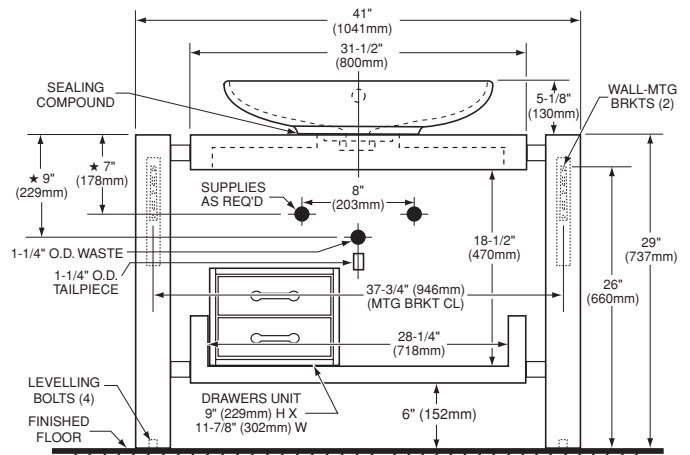

Kit Components:

- 15061 Kyomi basin with 1-3/8" dia. center hole only
- 30170 Kyomi console only

Options:

- 89700 2 drawer storage unit

Shown with Iperbole™ faucet (5131.101.002)

Nominal Overall Console Dimensions:

41" x 18-1/2" x 34-1/8" (1041 x 470 x 867mm)
with lavatory

Basin Inside Dimensions:

23" (584mm) wide
14" (356mm) front to back
5" (127mm) depth

Fixture Dimensions conform to ANSI Standard
A112.19.2M

To Be Specified

- Console Finish:
- Faucet:
- Faucet Finish:
- Supplies:
- 1-1/4" Trap:
- Nipple:

NOTES:

★ DIMENSIONS SHOWN FOR LOCATION OF SUPPLIES AND "P" TRAP ARE SUGGESTED.
MOUNTING FEATURES TO BE FURNISHED BY OTHERS.
PROVIDE SUITABLE REINFORCEMENT FOR ALL WALL SUPPORTS.
FITTINGS NOT INCLUDED AND MUST BE ORDERED SEPARATELY.
INSTALLATION INSTRUCTIONS SUPPLIED WITH LAVATORY.

IMPORTANT: Dimensions of fixtures are nominal and may vary within the range of tolerances established by ANSI Standard A112.19.2M. These measurements are subject to change or cancellation. No responsibility is assumed for use of superseded or voided pages.