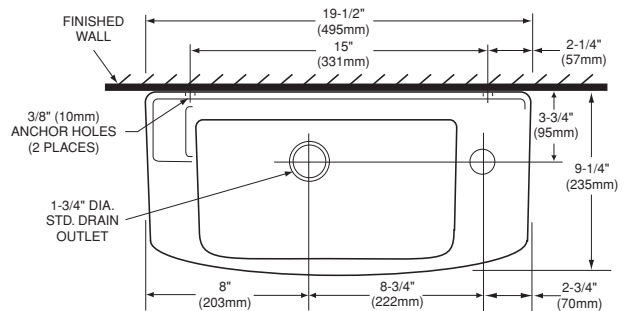

### ELFE WALL-MOUNTED HAND BASIN, KIT# 26011

- Space-saving contemporary design
- Vitreous china construction
- Available in white only
- Faucet ledge
- Soap recess
- Supplied with required strainer-type drain assembly
- Right side (1-3/8" dia.) faucet hole only
- Made in France

#### Nominal Overall Dimensions:

19-1/2" x 9-1/4" (495 x 235mm)

#### Bowl Inside Dimensions:

12-1/2" (318mm) wide  
7" (178mm) front to back  
4-3/8" (111mm) depth

Fixture Dimensions conform to ANSI Standard  
A112.19.2M

IMPORTANT: Dimensions of fixtures are nominal and may vary within the range of tolerances established by ANSI Standard A112.19.2M. These measurements are subject to change or cancellation. No responsibility is assumed for use of superseded or voided pages.