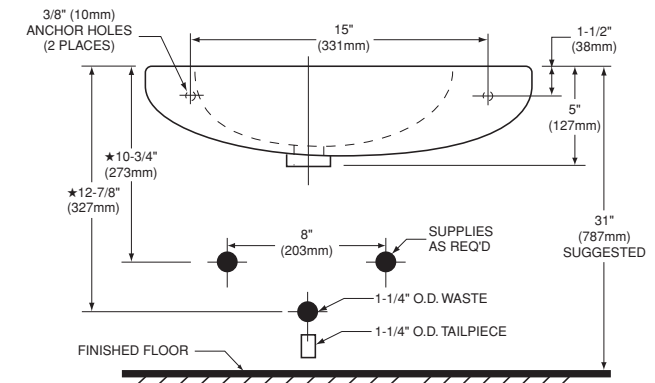

### ELFE WALL-MOUNTED HAND BASIN, KIT# 26011

- Space-saving contemporary design
- Vitreous china construction
- Available in white only
- Faucet ledge
- Soap recess
- Supplied with required strainer-type drain assembly
- Right side (1-3/8" dia.) faucet hole only
- Made in France

#### Nominal Overall Dimensions:

19-1/2" x 9-1/4" (495 x 235mm)

#### Bowl Inside Dimensions:

12-1/2" (318mm) wide  
7" (178mm) front to back  
4-3/8" (111mm) depth

Fixture Dimensions conform to ANSI Standard  
A112.19.2M

IMPORTANT: Dimensions of fixtures are nominal and may vary within the range of tolerances established by ANSI Standard A112.19.2M. These measurements are subject to change or cancellation. No responsibility is assumed for use of superseded or voided pages.