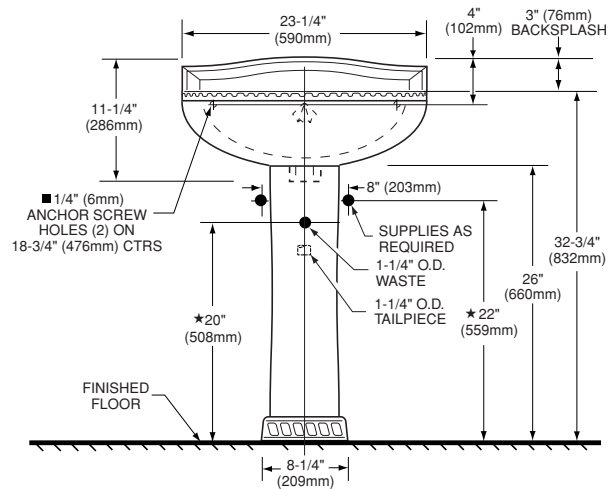

Kit Components:

- 20084** Lavatory slab with 1-1/8" dia. holes on 4" (102mm) centers
- 21070** Pedestal base only

Nominal Overall Dimensions:

23-1/4" x 19" x 35-3/4" (590 x 483 x 908mm)
36-3/4" (908mm) back ledge height
Open pedestal back

Bowl Inside Dimensions:

19" (483mm) wide
12" (305mm) front to back
6-1/4" (159mm) depth

Fixture Dimensions conform to ANSI Standard
A112.19.2M

To Be Specified

- Faucet:
- Faucet Finish:
- Supplies:
- 1-1/4" Trap:
- Nipple:

NOTES:

- ★ DIMENSIONS SHOWN FOR LOCATION OF SUPPLIES AND "P" TRAP ARE SUGGESTED.
- FOR REINFORCEMENT ONLY. TAKE ACTUAL DIMENSIONS FROM FIXTURE.
- SLAB/PEDESTAL ANCHORS AND MOUNTING FEATURES TO BE FURNISHED BY OTHERS.
- PROVIDE SUITABLE REINFORCEMENT FOR ALL WALL SUPPORTS.
- FITTINGS NOT INCLUDED AND MUST BE ORDERED SEPARATELY.
- INSTALLATION INSTRUCTIONS SUPPLIED WITH LAVATORY.

IMPORTANT: Dimensions of fixtures are nominal and may vary within the range "P" tolerances established by ANSI Standard A112.19.2M. These measurements are subject to change or cancellation. No responsibility is assumed for use of superseded or voided pages.