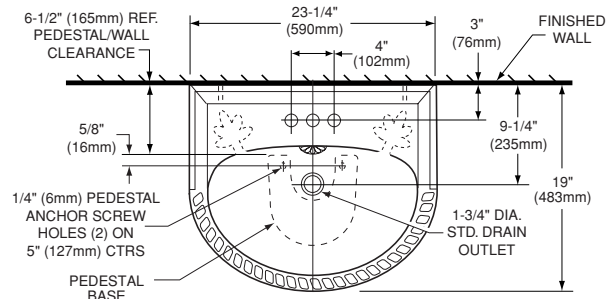

Kit Components:

- 20084** Lavatory slab with 1-1/8" dia. holes on 4" (102mm) centers
- 21070** Pedestal base only

Nominal Overall Dimensions:

23-1/4" x 19" x 35-3/4" (590 x 483 x 908mm)
36-3/4" (908mm) back ledge height
Open pedestal back

Bowl Inside Dimensions:

19" (483mm) wide
12" (305mm) front to back
6-1/4" (159mm) depth

Fixture Dimensions conform to ANSI Standard
A112.19.2M

To Be Specified

- Faucet:
- Faucet Finish:
- Supplies:
- 1-1/4" Trap:
- Nipple:

NOTES:

- ★ DIMENSIONS SHOWN FOR LOCATION OF SUPPLIES AND "P" TRAP ARE SUGGESTED.
- FOR REINFORCEMENT ONLY. TAKE ACTUAL DIMENSIONS FROM FIXTURE.
- SLAB/PEDESTAL ANCHORS AND MOUNTING FEATURES TO BE FURNISHED BY OTHERS.
- PROVIDE SUITABLE REINFORCEMENT FOR ALL WALL SUPPORTS.
- FITTINGS NOT INCLUDED AND MUST BE ORDERED SEPARATELY.
- INSTALLATION INSTRUCTIONS SUPPLIED WITH LAVATORY.

IMPORTANT: Dimensions of fixtures are nominal and may vary within the range "P" tolerances established by ANSI Standard A112.19.2M. These measurements are subject to change or cancellation. No responsibility is assumed for use of superseded or voided pages.