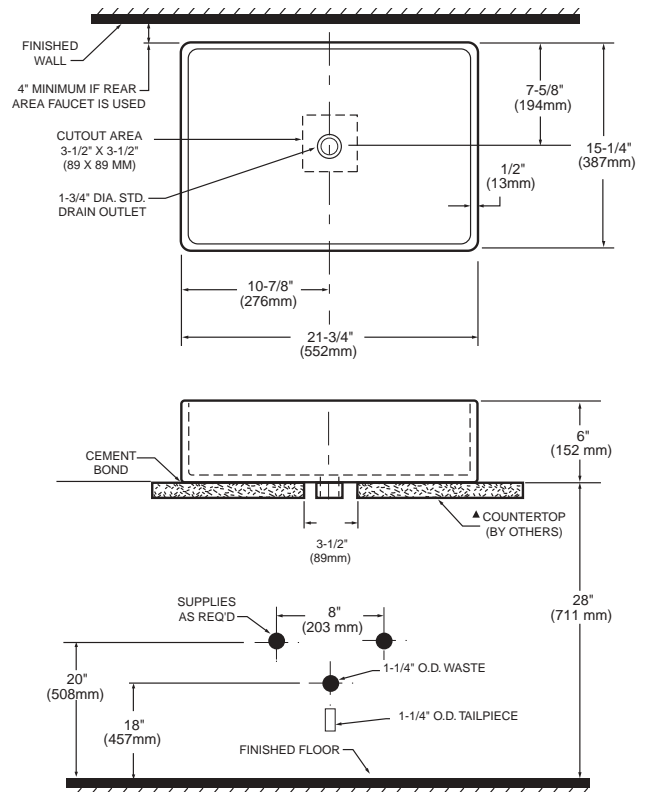

SEMPLICE RECTANGLE ABOVE-COUNTER BASIN, MODEL 15180

- Contemporary rectangle basin design with a crisp, light look
- Fire clay china construction
- For use with most above counter faucets including Porcher's Alfieri®, Iperbole™, or Reprise™ Bridge faucets
- Center drain suitable for pop-up drain #M953460 or grid drain #85010 application
- Available in White only
- Made in Italy

Nominal Overall Dimensions:

15-1/4" x 15-1/4" x 6" (387 x 387 x 152mm)

Bowl Inside Dimensions:

14-1/4" (362mm) wide

14-1/4" (362mm) front-to-back

5" (152mm) deep

Fixture Dimensions conform to ANSI Standard

A112.19.9M

To Be Specified

- Faucet:
- Faucet Finish:
- Supplies:
- 1-1/4" Trap:
- Nipple:

Shown with Alfieri® faucet (5415.501.002)

NOTES:

★ DIMENSIONS SHOWN FOR LOCATION OF SUPPLIES AND "P" TRAP ARE SUGGESTED.

▲ FOR COUNTERTOP CUTOUT, REFER TO INSTALLATION INSTRUCTIONS SUPPLIED WITH LAVATORY. FITTINGS NOT INCLUDED AND MUST BE ORDERED SEPARATELY.

IMPORTANT: Dimensions of fixtures are nominal and may vary within the range of tolerances established by ANSI Standard A112.19.9M. These measurements are subject to change or cancellation. No responsibility is assumed for use of superseded or voided pages.