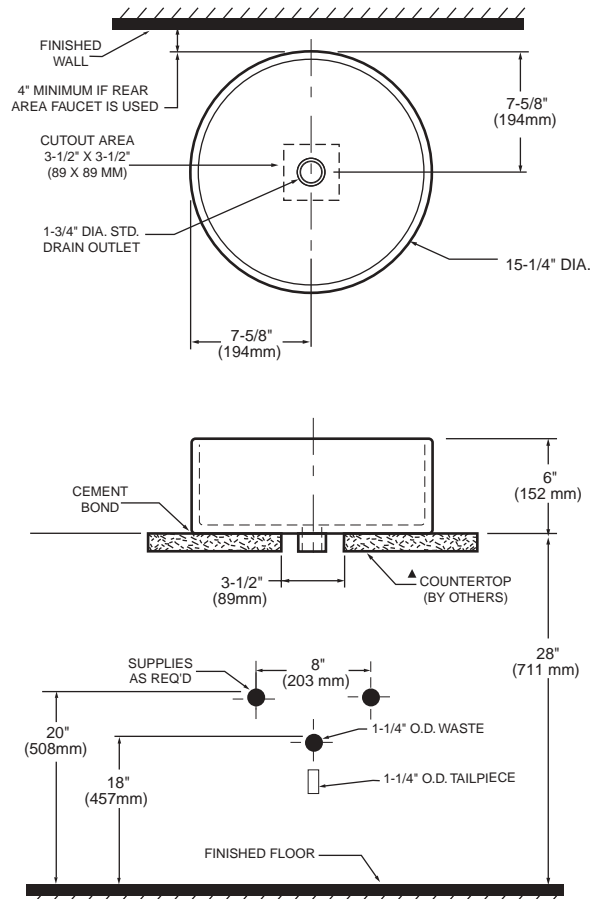

SEMPLICE ROUND ABOVE-COUNTER BASIN, MODEL 15140

- Pure geometric shape with an elegant thin appearance
- Fire clay china construction
- Above counter lavatory for countertop application only
- Center drain suitable for pop-up drain #M954360 or grid drain #85010 application
- Available in White only
- Coordinates with Porcher's Alfiere® Basin Monoblock Faucet
- Made in Italy

Nominal Overall Dimensions:
15-1/4" (387mm) diameter
6" (152mm) height above counter

Bowl Inside Dimensions:
14-1/4" (362mm) diameter
5" (127mm) deep

Fixture Dimensions conform to ANSI Standard A112.19.9M

Shown with Alfiere® faucet (5415.501.002)

Above Counter Basins

To Be Specified

- Faucet:
- Faucet Finish:
- Supplies:
- 1-1/4" Trap:
- Nipple:

NOTES:

★ DIMENSIONS SHOWN FOR LOCATION OF SUPPLIES AND "P" TRAP ARE SUGGESTED.

▲ FOR COUNTERTOP CUTOUT, REFER TO INSTALLATION INSTRUCTIONS SUPPLIED WITH LAVATORY. FITTINGS NOT INCLUDED AND MUST BE ORDERED SEPARATELY.

IMPORTANT: Dimensions of fixtures are nominal and may vary within the range of tolerances established by ANSI Standard A112.19.9M. These measurements are subject to change or cancellation. No responsibility is assumed for use of superseded or voided pages.