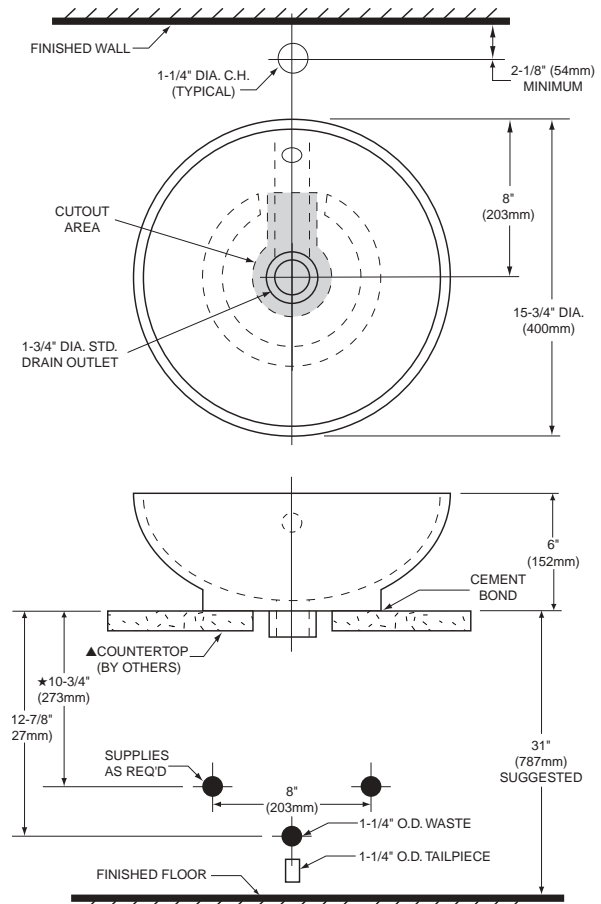

COMO ABOVE-COUNTER BASIN, MODEL 15010

- Contemporary basin design
- Vitreous china construction
- Full color range (see Price Book)
- Rear overflow with chrome trim ring part #85700
- Cutout template included
- Can be used with wall-mounted faucet or shelf-mounted faucet
- Less fittings deck (in-wall or above counter basin faucet required)

Nominal Overall Dimensions:

15-3/4" (400mm) diameter

Bowl Inside Dimensions:

14-1/2" (368mm) diameter

5-1/4" (133mm) depth

Fixture Dimensions conform to ANSI Standard
A112.19.2M

To Be Specified

- Color:
- Faucet:
- Faucet Finish:
- Supplies:
- 1-1/4" Trap:
- Nipple:

NOTES:

- ★ DIMENSIONS SHOWN FOR LOCATION OF SUPPLIES AND "P" TRAP ARE SUGGESTED.
- ▲ FOR COUNTERTOP CUTOUT AND INSTALLATION INSTRUCTIONS, USE TEMPLATE SUPPLIED WITH LAVATORY. FITTINGS NOT INCLUDED AND MUST BE ORDERED SEPARATELY.

IMPORTANT: Dimensions of fixtures are nominal and may vary within the range of tolerances established by ANSI Standard A112.19.2M. These measurements are subject to change or cancellation. No responsibility is assumed for use of superseded or voided pages.