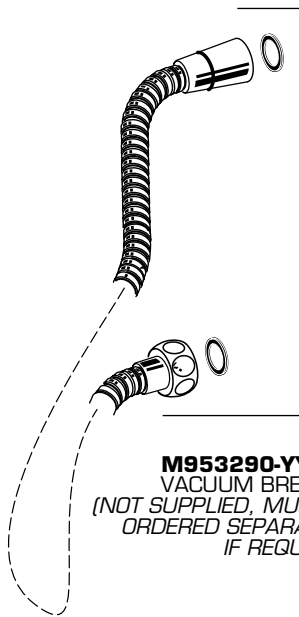

## REPRISE DECK MOUNT TUB FILLER

**5535.901**

**084351-0070A**  
CHECK VALVE  
AND FLOW RESTRICTER

**M950049-YYY0A**  
HAND SPRAY

**M923020-YYY0A**  
HOSE AND SEALS

**M953290-YYY0A**  
VACUUM BREAKER  
(NOT SUPPLIED, MUST BE  
ORDERED SEPARATELY  
IF REQUIRED)

**A911737-0070A**  
SEAL WASHER

**A952849-0070A**  
CHECK VALVE

**M962110-YYY0A**  
DIVERTER KIT

**M961211-0070A**  
DIVERTER SEAL KIT

**M961666-0070A**  
VALVE MOUNTING KIT

**M961672-YYY0A**  
FITTING BRACKET

**M961712-YYY0A**  
HANDLE BASE with  
SPRING CLIP  
(Before 6/03)

**M961649-0070A**  
INDEX BUTTON COLD

**M961650-0070A**  
INDEX BUTTON HOT

**A918555-0070A**  
HANDLE SCREW

**M908578-YYY0A**  
CROSS HANDLE