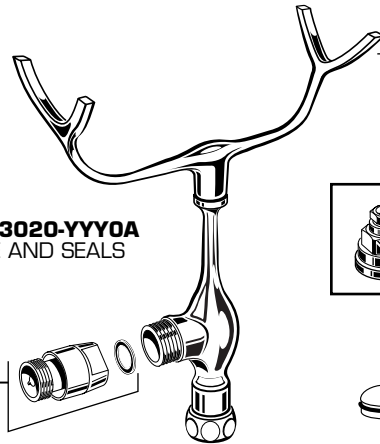

## REPRISE DECK MOUNT TUB FILLER

**5535.901**

**084351-0070A**  
CHECK VALVE  
AND FLOW RESTRICTER

**M950049-YYY0A**  
HAND SPRAY

**M923020-YYY0A**  
HOSE AND SEALS

**M953290-YYY0A**  
VACUUM BREAKER  
(NOT SUPPLIED, MUST BE  
ORDERED SEPARATELY  
IF REQUIRED)

**A911737-0070A**  
SEAL WASHER

**A952849-0070A**  
CHECK VALVE

**M962110-YYY0A**  
DIVERTER KIT

**M961211-0070A**  
DIVERTER SEAL KIT

**M961666-0070A**  
VALVE MOUNTING KIT

**M961672-YYY0A**  
FITTING BRACKET

**M961712-YYY0A**  
HANDLE BASE with  
SPRING CLIP  
(Before 6/03)

**M961649-0070A**  
INDEX BUTTON COLD

**M961650-0070A**  
INDEX BUTTON HOT

**A918555-0070A**  
HANDLE SCREW

**M908578-YYY0A**  
CROSS HANDLE