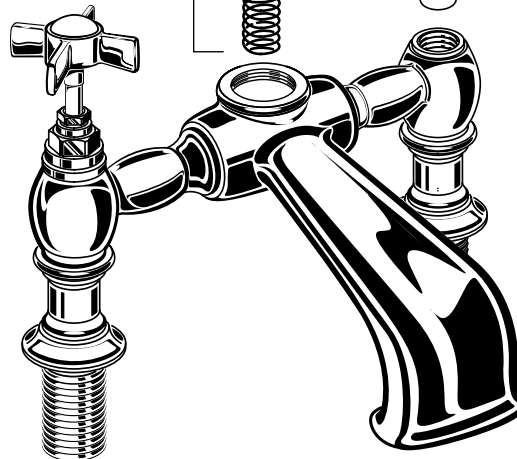

## REPRISE DECK MOUNT TUB FILLER

**5535.901**

**084351-0070A**  
CHECK VALVE  
AND FLOW RESTRICTER

**M950049-YYY0A**  
HAND SPRAY

**M923020-YYY0A**  
HOSE AND SEALS

**M953290-YYY0A**  
VACUUM BREAKER  
(NOT SUPPLIED, MUST BE  
ORDERED SEPARATELY  
IF REQUIRED)

**A911737-0070A**  
SEAL WASHER

**A952849-0070A**  
CHECK VALVE

**M962110-YYY0A**  
DIVERTER KIT

**M961211-0070A**  
DIVERTER SEAL KIT

**M961666-0070A**  
VALVE MOUNTING KIT

**M961672-YYY0A**  
FITTING BRACKET

**M961712-YYY0A**  
HANDLE BASE with  
SPRING CLIP  
(Before 6/03)

**M961649-0070A**  
INDEX BUTTON COLD

**M961650-0070A**  
INDEX BUTTON HOT

**A918555-0070A**  
HANDLE SCREW

**M908578-YYY0A**  
CROSS HANDLE