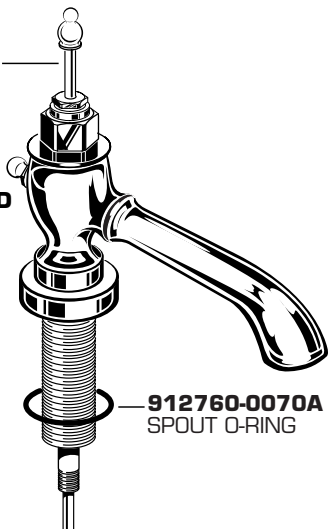

PORCHER®

REPRISE SPREAD LAVATORY FAUCETS

5535.801

M961712-YYY0A
HANDLE BASE with
SPRING CLIP
(Before 6/03)

M961654-YYY0A
POP-UP ROD

M961650-0070A
INDEX BUTTON HOT

M961649-0070A
INDEX BUTTON COLD

A918555-0070A
HANDLE SCREW

M908578-YYY0A
CROSS HANDLE

M962264-YYY0A
ADAPTER KIT
(After 6/03)

M907717-YYY0A
ESCUTCHEON

A911836-0070A
SEAL

994053-0070A
VALVE

M961634-0070A
VALVE MOUNTING KIT

024220-0070A
SUPPLY NUT

912760-0070A
SPOUT O-RING

M961651-0070A
SPOUT
MOUNTING KIT

M961652-0070A
TEE SEAL KIT

M961653-0070A
TUBE & SEAL KIT

M953460-YYY0A
COMPLETE
DRAIN ASSEMBLY

066118-0070A
PIVOT ROD KIT (5-7/16" lg.)

070847-0070A
CLIP

M962101-0070A
PIVOT ROD KIT (13" lg.)

072574-0070A
EXTENSION ROD

Replace the "YYY" with
appropriate finish code

CHROME	002
POLISHED NICKEL	008
POLISHED BRASS	099
BRUSHED NICKEL	295

066116-YYY0A
DRAIN STOPPER

066117-YYY0A
2" FLANGE KIT

M962100-YYY0A
2-1/2" FLANGE KIT