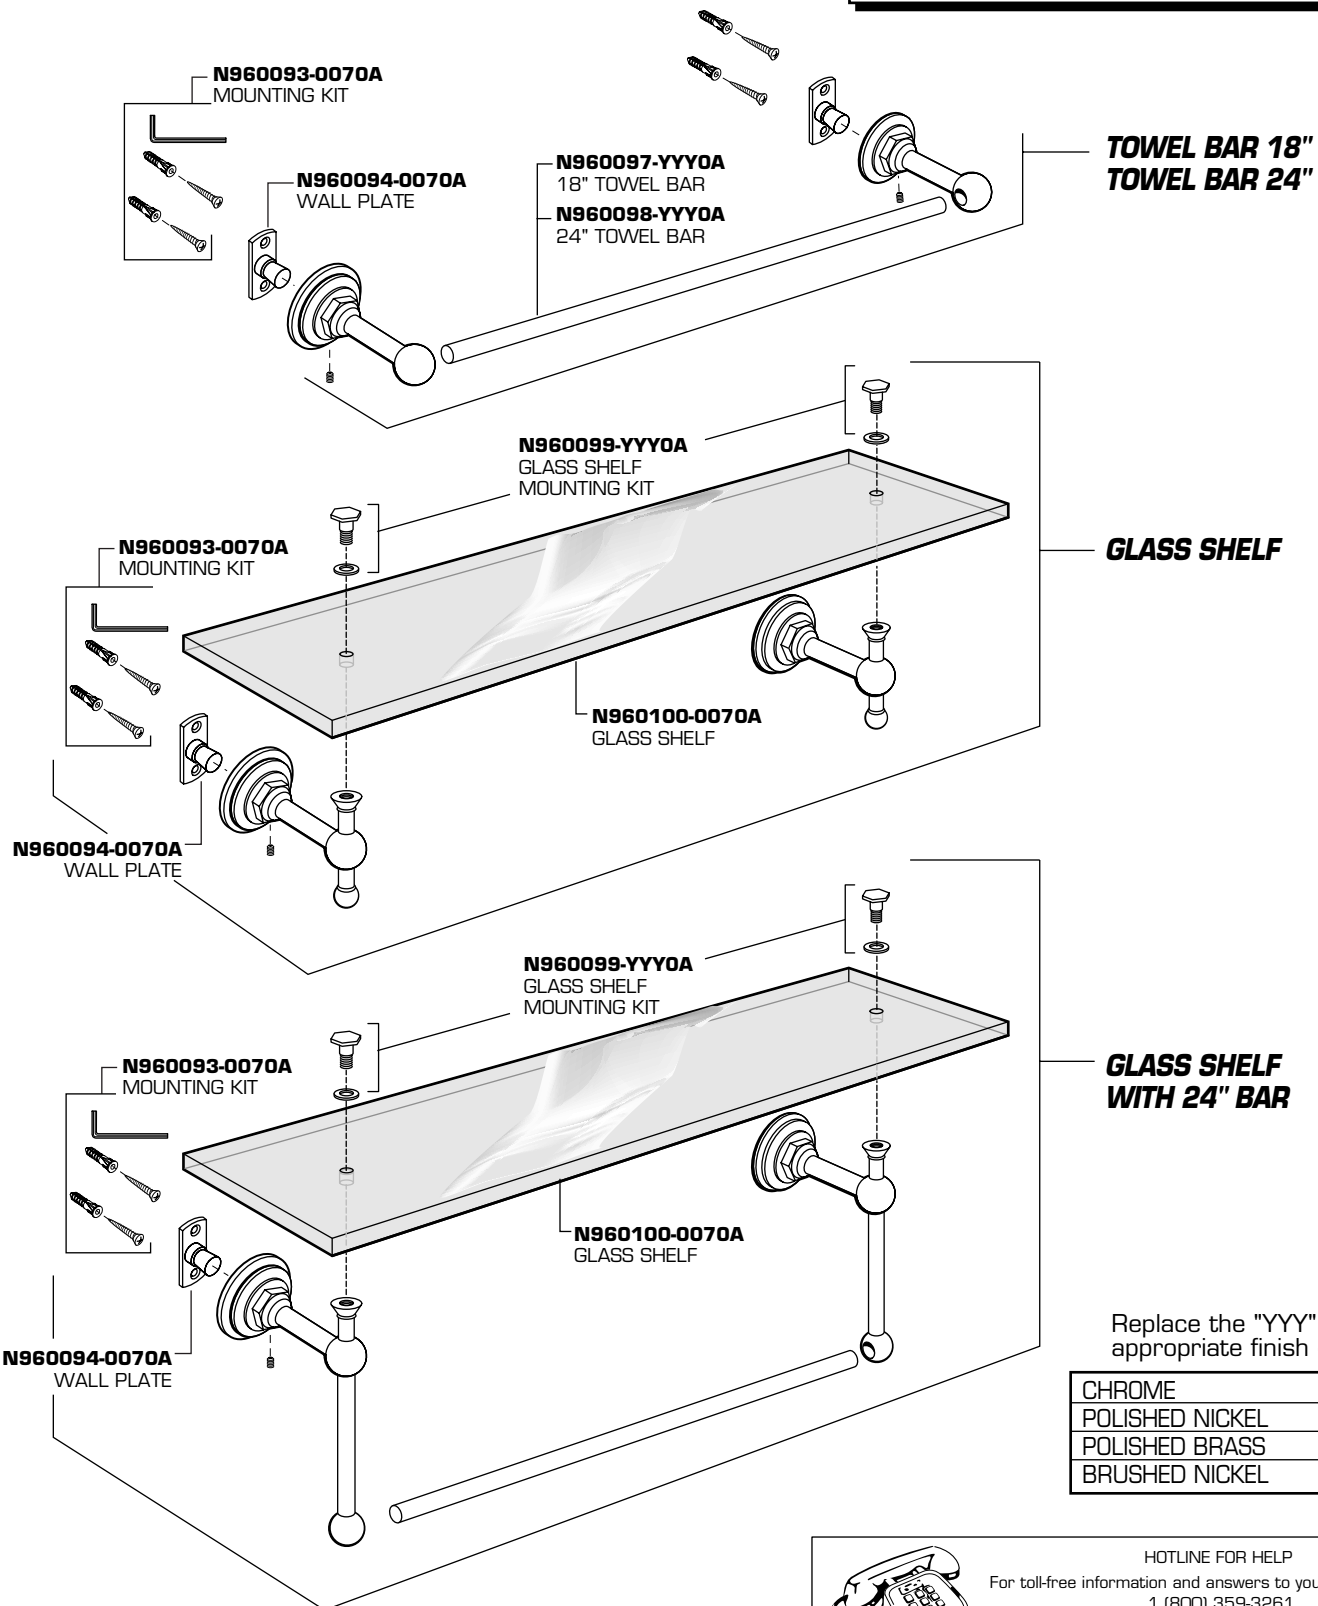

TOWEL BAR 18"	5535.180
TOWEL BAR 24"	5535.240
GLASS SHELF	5535.024
GLASS SHELF WITH BAR 24"	5535.224

Replace the "YYY" with appropriate finish code

CHROME	002
POLISHED NICKEL	008
POLISHED BRASS	099
BRUSHED NICKEL	295