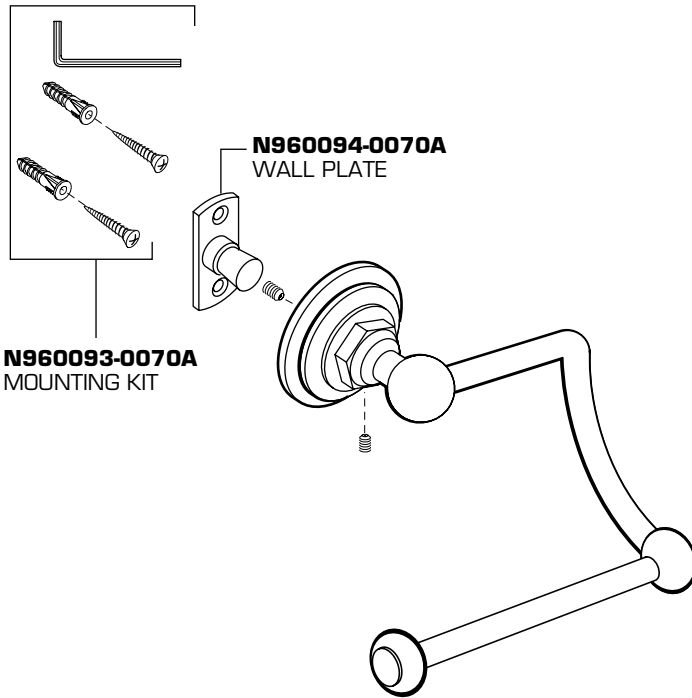

PORCHER®

REPRISE ACCESSORIES

MODEL NUMBERS

ROBE HOOK	5535.210
TOWEL RING	5535.190
TISSUE PAPER HOLDER	5535.230

Replace the "YYY" with appropriate finish code

CHROME	002
POLISHED NICKEL	008
POLISHED BRASS	099
BRUSHED NICKEL	295

M968406