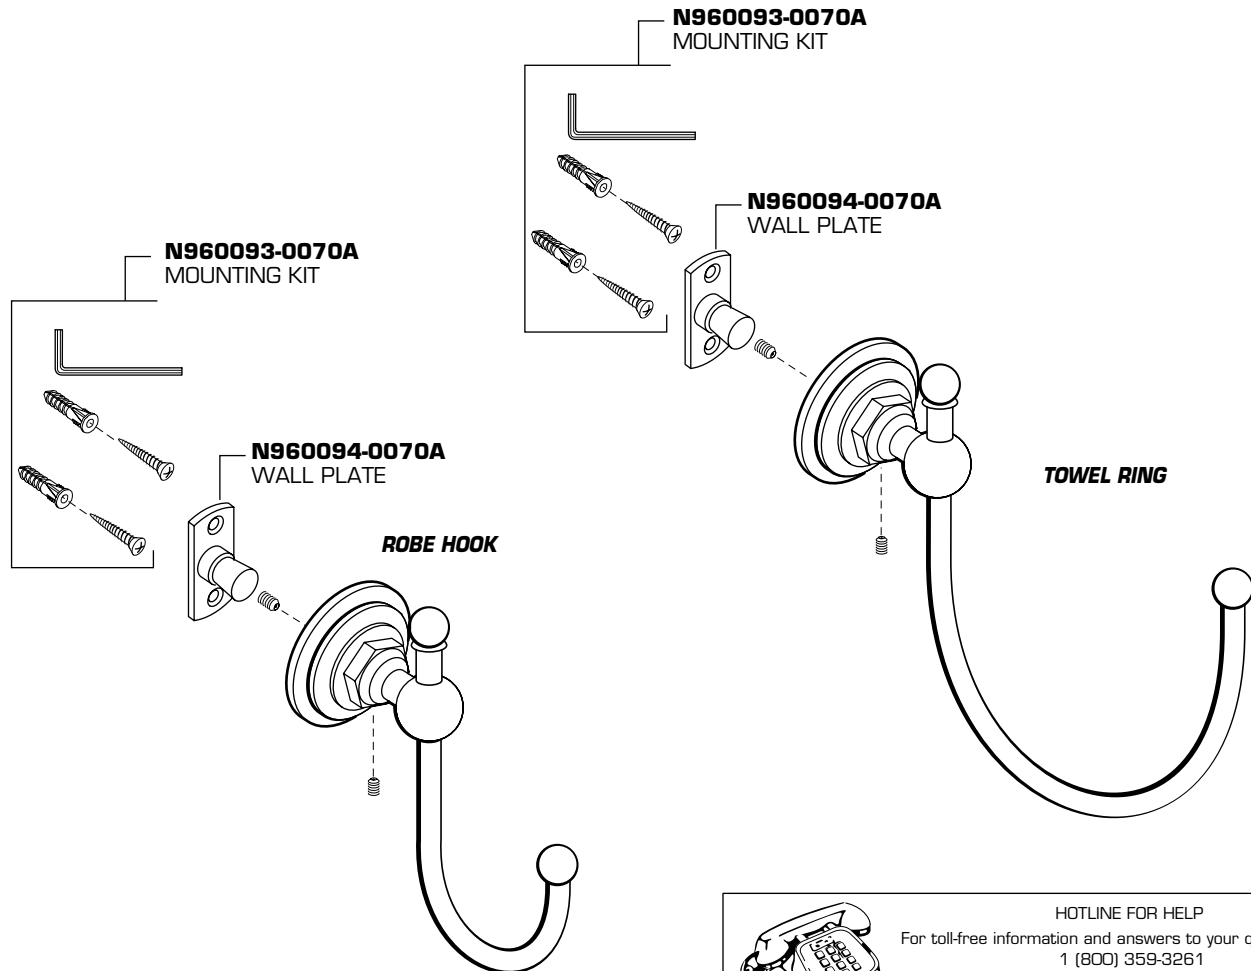

PORCHER®

REPRISE ACCESSORIES

MODEL NUMBERS

ROBE HOOK	5535.210
TOWEL RING	5535.190
TISSUE PAPER HOLDER	5535.230

Replace the "YYY" with appropriate finish code

CHROME	002
POLISHED NICKEL	008
POLISHED BRASS	099
BRUSHED NICKEL	295

M968406