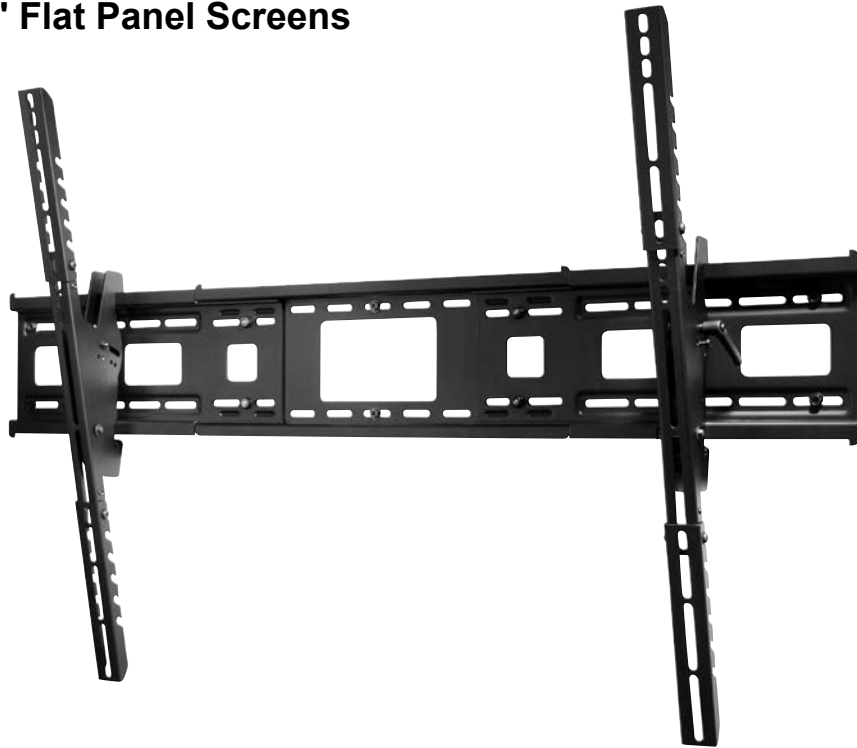

Flat Panel Modular Wall Mount For 23" to 84" Flat Panel Screens

NEW!

Patent
Pending

One model. One box. One solution. One mount. The new OneMount™ Flat Panel Modular Wall Mount is one solution to fit all screens from 23" to 84". Not only will this mount help reduce inventory costs, but ordering is simple as there is only one model for any job within either commercial or residential applications. Installation is also quick and easy with its intuitive wall plate design, easily adjustable brackets and included mounting and screen attachment hardware. No extra adapters. No special tools. Just one mount in one compact box.

- Fits 23" to 84" flat panel screens
- Easily expandable adapter brackets and wall plate
- Adjustable tilt of +15°/-5° for viewing flexibility
- Intuitive design for easy installation
- Security hardware for theft resistance and safety

ONE-TP, ONE-TP-S

Flat Panel Modular Wall Mount For 23" to 84" Flat Panel Screens

Model Numbers

ONE-TP, ONE-TP-S

Product Specifications

- Modular design expands mount to accommodate 23" to 84" screens
- Portrait and landscape capability with mounting hole patterns up to 41"W and 26.37"H
- Up to 12" of continuous side-to-side adjustability for centering screen on wall
- One-touch tilt allows +15°/-5° of adjustment
- Incremental lock feature secures tilt in place in 5° increments from +15°/-5°
- Easy hook-on design allows screen to hang on wall plate while tightening screws
- Intuitively designed with pre-assembled brackets, built-in center plate screws and all necessary hardware makes installation quick
- Includes security hardware for theft resistance and safety
- Comes in black or silver
- UL listed

Easy-grip
handle adjustment

FEATURES

DIMENSIONS (W x H x D)

19.3"-42.3" x 13.7"-27.3" x 3.2"
(48.9-107.4 x 34.9-69.3 x 8.1 cm)

LOAD CAPACITY

250 lb (113.4 kg)

PRODUCT WEIGHT

15 lb (6.8 kg)