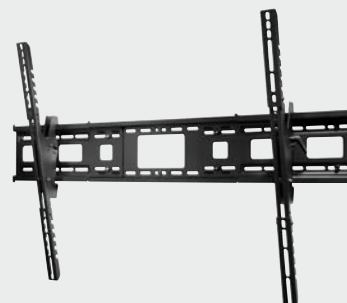

3-plate configuration for screens 50" to 84"

Package Specifications

3-piece wall plate, expandable brackets,
wood stud & concrete mounting hardware,
screen attachment fasteners

1

PACKAGE SIZE (L x W x H)

20.5" x 9.25" x 5" (52.07 x 23.49 x 12.7 cm)

PACKAGE SHIP WEIGHT

18.7 lb (8.5kg)

PACKAGE UPC CODE

ONE-TP: 735029245957
ONE-TP-S: 735029245940

WARRANTY

Limited 5-year

Peerless Industries, Inc.
3215 W. North Avenue,
Melrose Park, IL 60160

(800) 865-2112
(708) 865-8870

Fax: (708) 865-2941

www.peerlessmounts.com

Visit peerlessmounts.com to see the full line of Peerless LCD/plasma, projector and TV/monitor mounts.

© 2006 Peerless Industries, Inc. All rights reserved.

ONEMount is a trademark and Peerless is a registered trademark of Peerless Industries, Inc.

All other brands, product names and taglines are trademarks or registered trademarks of their respective owners.

LIT-0159