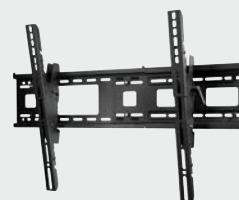

Flat Panel Modular Wall Mount For 23" to 84" Flat Panel Screens

NEW!

Patent
Pending

One model. One box. One solution. One mount. The new OneMount™ Flat Panel Modular Wall Mount is one solution to fit all screens from 23" to 84". Not only will this mount help reduce inventory costs, but ordering is simple as there is only one model for any job within either commercial or residential applications. Installation is also quick and easy with its intuitive wall plate design, easily adjustable brackets and included mounting and screen attachment hardware. No extra adapters. No special tools. Just one mount in one compact box.

- Fits 23" to 84" flat panel screens
- Easily expandable adapter brackets and wall plate
- Adjustable tilt of +15°/-5° for viewing flexibility
- Intuitive design for easy installation
- Security hardware for theft resistance and safety

ONE-TP, ONE-TP-S

Flat Panel Modular Wall Mount For 23" to 84" Flat Panel Screens

Model Numbers

ONE-TP, ONE-TP-S

Product Specifications

- Modular design expands mount to accommodate 23" to 84" screens
- Portrait and landscape capability with mounting hole patterns up to 41"W and 26.37"H
- Up to 12" of continuous side-to-side adjustability for centering screen on wall
- One-touch tilt allows +15°/-5° of adjustment
- Incremental lock feature secures tilt in place in 5° increments from +15°/-5°
- Easy hook-on design allows screen to hang on wall plate while tightening screws
- Intuitively designed with pre-assembled brackets, built-in center plate screws and all necessary hardware makes installation quick
- Includes security hardware for theft resistance and safety
- Comes in black or silver
- UL listed

FINISH

Scratch-resistant fused epoxy

AVAILABLE COLORS

Black: ONE-TP
Silver: ONE-TP-S

PATENT

Patent Pending

Plate configuration examples

1-plate configuration for screens 23" to 37"