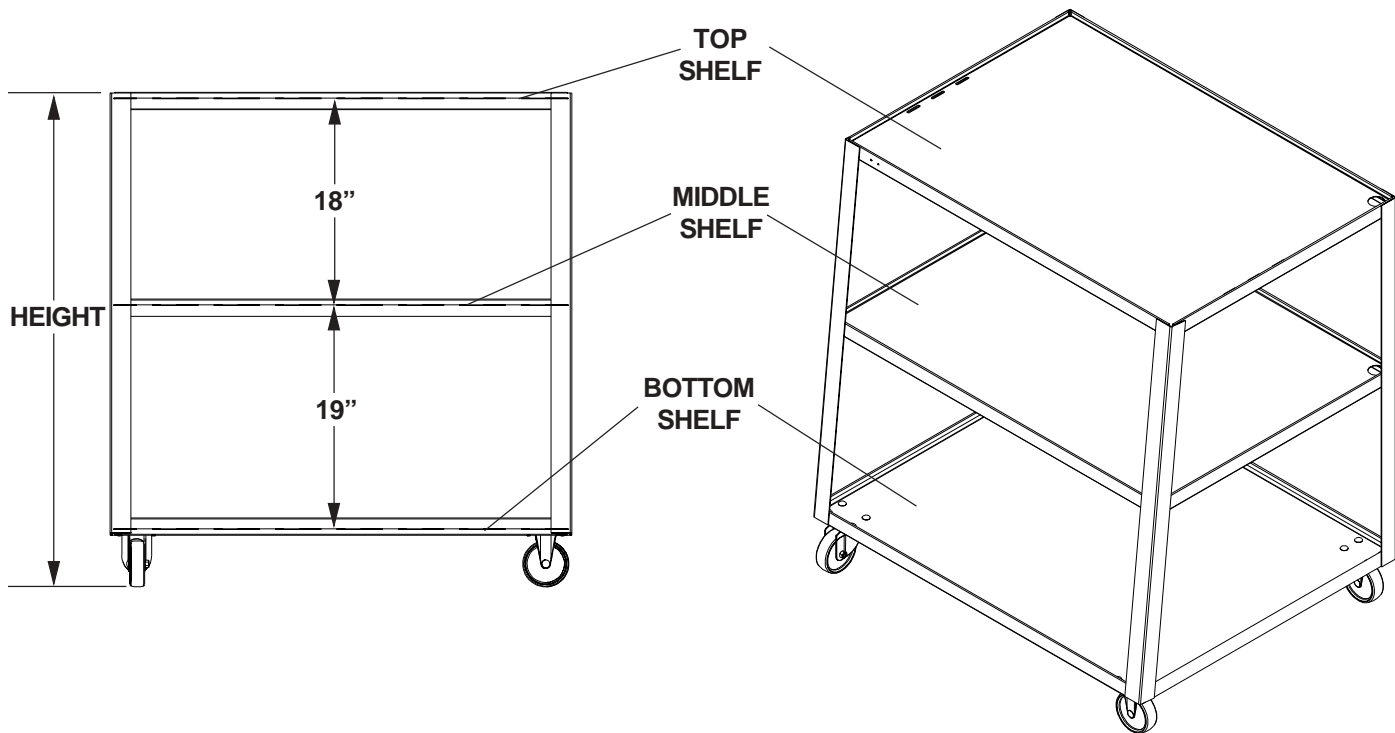

Features:

- Two rigid wheels and two swivel wheels with locking brakes
- Heavy gauge cold rolled steel construction
- Scratch resistant black fused epoxy finish
- Flared "tip-proof" profile
- 5" rubber casters
- Holds up to 40" diagonal screen

Accessories:

- ACC 666: black web safety belt
- ACC 552: electrical outlet strip

Dimensions:

Weight:

95.0 lb (43.2 kg)

Shipping weight:

101.0 lb (45.9 kg)

Product is UL rated up to 40" TV, 240 lbs.

Shipping Carton dimensions:

L= 41.00 in (1041 mm)

W= 32.25 in (819 mm)

H= 39.00 in (991 mm)

ALL DIMENSION = INCH (MM)

ARCHITECTS SPECIFICATIONS

The mobile cart shall be a Peerless model **JCT 305** Jumbo Cart and shall be used where indicated on the plans. It shall feature a flared "tip-proof" profile. The cart shall include two swivel wheels and two rigid wheels with manually locking brakes. It shall be constructed of heavy gauge cold rolled steel. The finish shall be scratch resistant black fused epoxy. Assembly and installation shall be done according to instructions provided by the manufacturer.

TECHNICAL DATA SHEET

MODEL: JCT 305

Note: All dimensions - inch (mm) unless specified otherwise.

Model	Height	Top Shelf	Middle Shelf	Bottom Shelf	Weight	Shipping Weight
JCT 305	44" (1118)	39.75" x 27.25" (1010 x 692)	39.75" x 29.00" (1010 x 737)	39.75" x 31" (1010 x 787)	90.0 lb (40.9 kg)	96.0 lb (43.6 kg)
*Shipping weight based on single unit shipment. Per unit shipping weight may be less for bulk orders.						