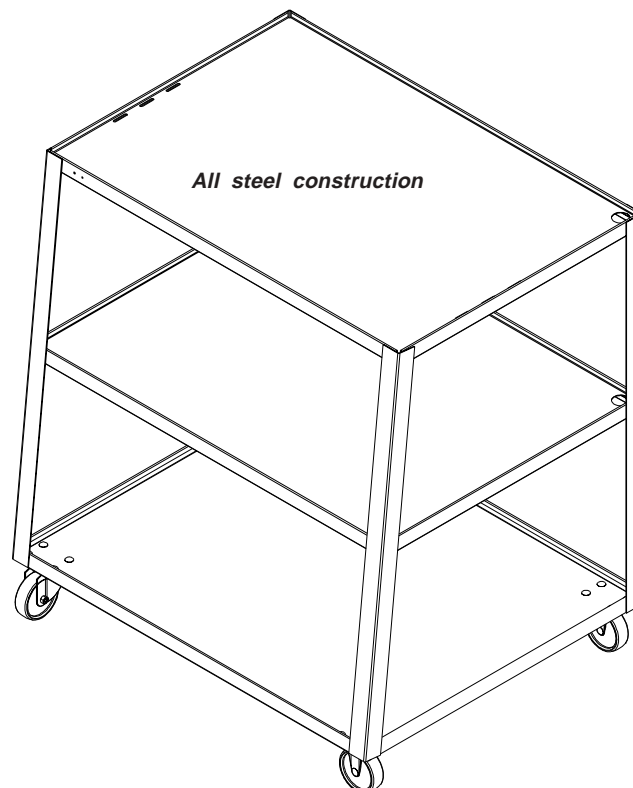

Features:

- Two rigid wheels and two swivel wheels with locking brakes
- Heavy gauge cold rolled steel construction
- Scratch resistant black fused epoxy finish
- Flared "tip-proof" profile
- 5" rubber casters
- Holds up to 40" diagonal screen

Accessories:

- ACC 666: black web safety belt
- ACC 552: electrical outlet strip

Dimensions:

Weight:

95.0 lb (43.2 kg)

Shipping weight:

101.0 lb (45.9 kg)

Product is UL rated up to 40" TV, 240 lbs.

Shipping Carton dimensions:

L= 41.00 in (1041 mm)

W= 32.25 in (819 mm)

H= 39.00 in (991 mm)

ALL DIMENSION = INCH (MM)

ARCHITECTS SPECIFICATIONS

The mobile cart shall be a Peerless model **JCT 305** Jumbo Cart and shall be used where indicated on the plans. It shall feature a flared "tip-proof" profile. The cart shall include two swivel wheels and two rigid wheels with manually locking brakes. It shall be constructed of heavy gauge cold rolled steel. The finish shall be scratch resistant black fused epoxy. Assembly and installation shall be done according to instructions provided by the manufacturer.

TECHNICAL DATA SHEET

MODEL: JCT 305

Note: All dimensions - inch (mm) unless specified otherwise.

Model	Height	Top Shelf	Middle Shelf	Bottom Shelf	Weight	Shipping Weight
JCT 305	44" (1118)	39.75" x 27.25" (1010 x 692)	39.75" x 29.00" (1010 x 737)	39.75" x 31" (1010 x 787)	90.0 lb (40.9 kg)	96.0 lb (43.6 kg)
*Shipping weight based on single unit shipment. Per unit shipping weight may be less for bulk orders.						