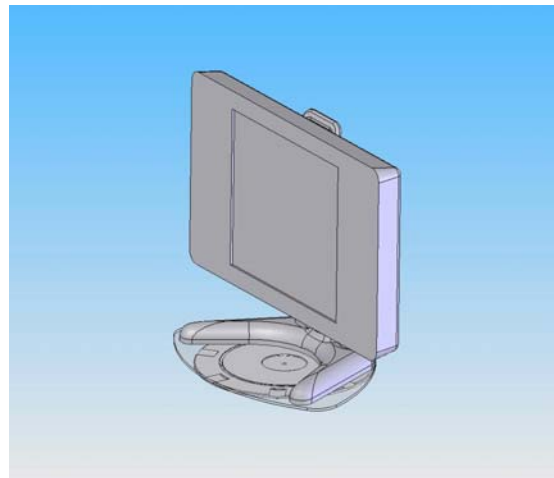

### ***Specifications***

Maximum Screen Size: 26"

Maximum Weight Capacity: 40 lbs. (18.1 Kg)

Safety Tempered Glass Platform

### ***Installation***

Place your LCD TV onto the *Twist™* swivel with the center of the screen positioned over the center of the swivel, as shown below.

### ***Use***

For best results, grasp both side of your TV, and then swivel it to the desired viewing position.