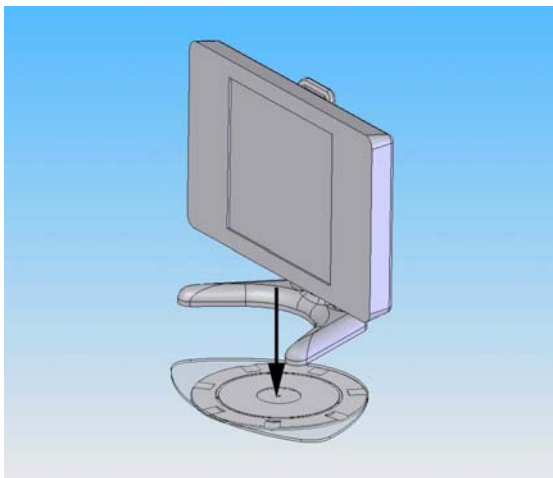

### ***Specifications***

Maximum Screen Size: 26"

Maximum Weight Capacity: 40 lbs. (18.1 Kg)

Safety Tempered Glass Platform

### ***Installation***

Place your LCD TV onto the *Twist™* swivel with the center of the screen positioned over the center of the swivel, as shown below.

### ***Use***

For best results, grasp both side of your TV, and then swivel it to the desired viewing position.