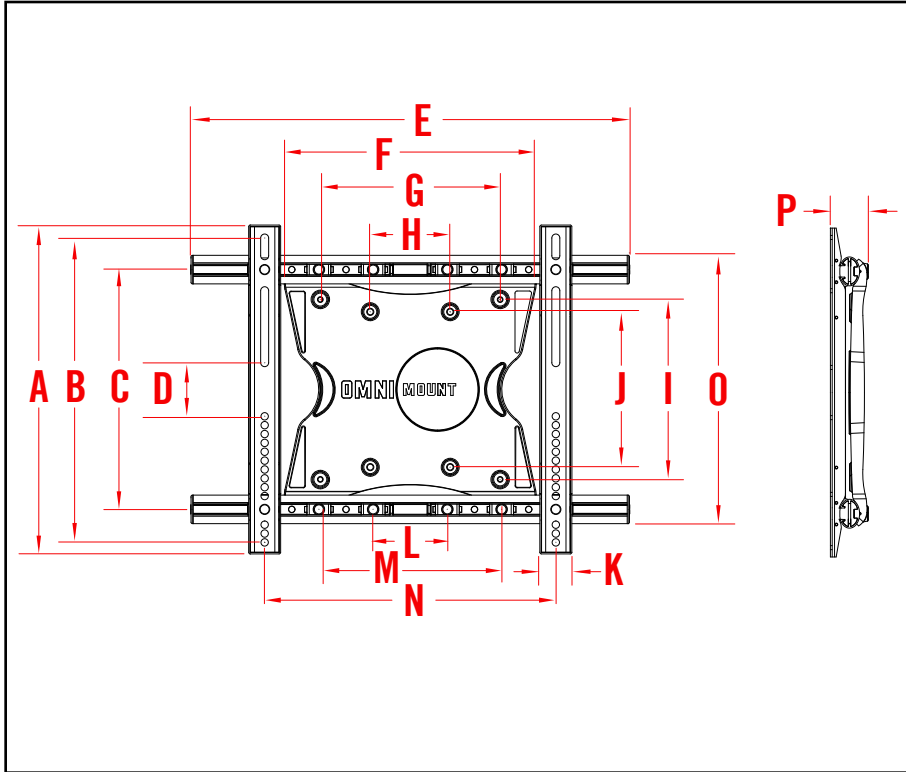

UAM

MEDIUM-LARGE UNIVERSAL ADAPTER

TECHNICAL SPECIFICATIONS		
A	14.40"	365.76mm
B	13.40"	340.36mm
C	10.50"	266.70mm
D	3.10"	78.74mm
E	19.20"	487.68mm
F	11.00"	279.40mm
G	7.88"	200.00mm
H	3.50"	88.90mm
I	7.88"	200.00mm
J	6.88"	174.75mm
K	1.40"	35.56mm
L	4.00-8.00"	101.60-203.20mm
M	8.00-12.75"	203.20-323.90mm
N	12.75-24.00"	323.90-609.60mm
O	12.13"	308.10mm
P	2.00"	50.80mm

Self-centering, universal adapter plate

- Fits medium to large displays
- Available in Silver and Black