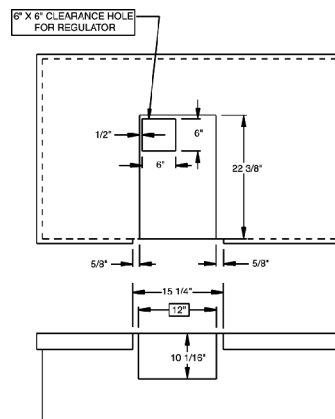

BUILT IN SPECIFICATIONS FOR OCIE15IRBI & OCIE15SBBI