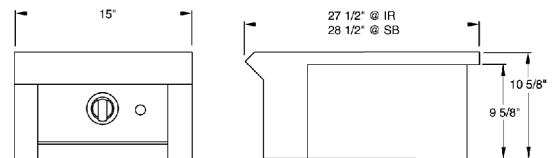

DIMENSIONS FOR OCIE15IRBI & OCIE15SBBI

For more information on our complete line of outdoor products or to find out where to get them please call 1.714.903.1885 or visit www.ociproducts.com

Westminster, CA. 92683

BUILT TO PERFORM

Part # 110160 rev A. 11/05