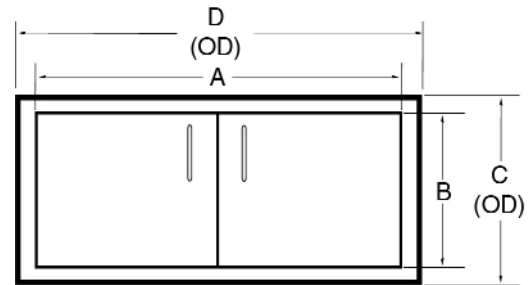

BUILT TO PERFORM

CUTOUT DIMENSIONS for all OCI access doors

*SEE TABLE BELOW FOR DIMENSIONS ACCORDING TO MODEL

Dimension table for all OCI access doors

ACCESS DOOR MODELS	PRODUCT DIMENSIONS				CUTOUT DIMENSIONS		FRAME CLEARANCE DIMENSIONS	
	A	B	C	D	X	Y	E	F
SINGLE DOORS								
OCI-AD20X17	15"	19"	21 3/4"	17 7/8"	15 3/4"	20"	17 7/8"	21 3/4"
OCI-AD20X24	21 3/8"	19 3/4"	21 3/4"	24"	22"	20"	24"	21 3/4"
DOUBLE DOOR SETS								
OCI-AD18X24	24 1/8"	18 1/8"	20 1/8"	26"	24 3/8"	18 3/8"	26"	20 1/8"
OCI-AD20X26	25 1/4"	19"	21 3/4"	28"	25 7/8"	20"	28"	21 3/4"
OCI-AD20X27	24 3/8"	19 3/4"	21 3/4"	27"	25"	20"	27"	21 3/4"
OCI-AD20X30	27 3/8"	19"	21 3/4"	30"	28"	20"	30"	21 3/4"
OCI-AD20X32	30"	19"	21 3/4"	32 3/4"	30 5/8"	20"	32 3/4"	21 3/4"
OCI-AD20X36	33 3/8"	19 3/4"	21 3/4"	36"	34"	20"	36"	21 3/4"
OCI-AD20X41	39 1/2"	19"	21 3/4"	42 1/4"	40 1/8"	20"	42 1/4"	21 3/4"
OCI-AD20X48	45 3/8"	19 3/4"	21 3/4"	48"	46"	20"	48"	21 3/4"

*Because of continuing product improvement these specifications are subject to change without notice.

Product Specifications for Double door models

**See table lower left for dimensions

**Product Specifications for single door models
OCI-AD20X17 and OCI-AD20X24**