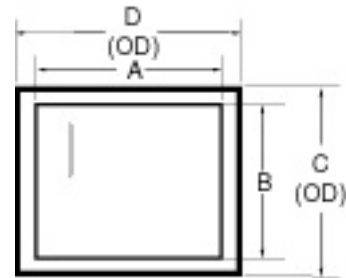

BUILT TO PERFORM

CUTOUT DIMENSIONS for all OCI access doors

*SEE TABLE BELOW FOR DIMENSIONS ACCORDING TO MODEL

Dimension table for all OCI access doors

ACCESS DOOR MODELS	PRODUCT DIMENSIONS				CUTOUT DIMENSIONS		FRAME CLEARANCE DIMENSIONS	
	A	B	C	D	X	Y	E	F
SINGLE DOORS								
OCI-AD20X17	15"	19"	21 3/4"	17 7/8"	15 3/4"	20"	17 7/8"	21 3/4"
OCI-AD20X24	21 3/8"	19 3/4"	21 3/4"	24"	22"	20"	24"	21 3/4"
DOUBLE DOOR SETS								
OCI-AD18X24	24 1/8"	18 1/8"	20 1/8"	26"	24 3/8"	18 3/8"	26"	20 1/8"
OCI-AD20X26	25 1/4"	19"	21 3/4"	28"	25 7/8"	20"	28"	21 3/4"
OCI-AD20X27	24 3/8"	19 3/4"	21 3/4"	27"	25"	20"	27"	21 3/4"
OCI-AD20X30	27 3/8"	19"	21 3/4"	30"	28"	20"	30"	21 3/4"
OCI-AD20X32	30"	19"	21 3/4"	32 3/4"	30 5/8"	20"	32 3/4"	21 3/4"
OCI-AD20X36	33 3/8"	19 3/4"	21 3/4"	36"	34"	20"	36"	21 3/4"
OCI-AD20X41	39 1/2"	19"	21 3/4"	42 1/4"	40 1/8"	20"	42 1/4"	21 3/4"
OCI-AD20X48	45 3/8"	19 3/4"	21 3/4"	48"	46"	20"	48"	21 3/4"

*Because of continuing product improvement these specifications are subject to change without notice.

Product Specifications for Double door models

**See table lower left for dimensions

**Product Specifications for single door models
OCI-AD20X17 and OCI-AD20X24**