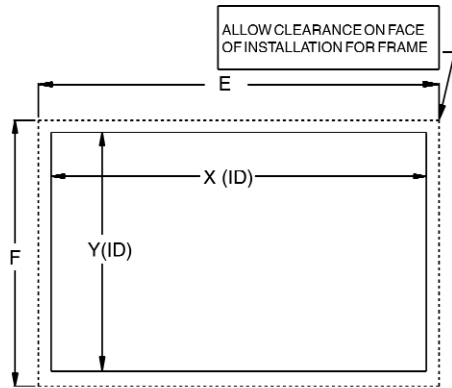

Product Features

- High Quality door hinges with spring return.
- 100% Stainless Steel hardware for a lifetime of dependability.
- Built to be installed in all common masonry, wood or steel stud enclosures.* Mounting hardware not included.
- High Quality rubber bumpers for silence when closing.
- Fully Assembled construction. All you have to do is install. (Please see installation and general dimensions on reverse side)
- Designed with visible frame to cover rough-in opening.
- Available in sizes to match just about any size grill.
- Designed to be used stand alone or in combination with our 20" series of Stainless Steel drawers (OCI-SSD20x22/OCI-SSTD22X20) or combo units (OCI-32CU/OCI-41CU).
- Removable adjustable height door shelves for easy cleaning and convenient storage.
- Shipping weight is 30-60 lbs per unit and can be shipped UPS.

BUILT TO PERFORM

CUTOUT DIMENSIONS for all OCI access doors

*SEE TABLE BELOW FOR DIMENSIONS ACCORDING TO MODEL

Dimension table for all OCI access doors

ACCESS DOOR MODELS	PRODUCT DIMENSIONS				CUTOUT DIMENSIONS		FRAME CLEARANCE DIMENSIONS	
	A	B	C	D	X	Y	E	F
SINGLE DOORS								
OCI-AD20X17	15"	19"	21 3/4"	17 7/8"	15 3/4"	20"	17 7/8"	21 3/4"
OCI-AD20X24	21 3/8"	19 3/4"	21 3/4"	24"	22"	20"	24"	21 3/4"
DOUBLE DOOR SETS								
OCI-AD18X24	24 1/8"	18 1/8"	20 1/8"	26"	24 3/8"	18 3/8"	26"	20 1/8"
OCI-AD20X26	25 1/4"	19"	21 3/4"	28"	25 7/8"	20"	28"	21 3/4"
OCI-AD20X27	24 3/8"	19 3/4"	21 3/4"	27"	25"	20"	27"	21 3/4"
OCI-AD20X30	27 3/8"	19"	21 3/4"	30"	28"	20"	30"	21 3/4"
OCI-AD20X32	30"	19"	21 3/4"	32 3/4"	30 5/8"	20"	32 3/4"	21 3/4"
OCI-AD20X36	33 3/8"	19 3/4"	21 3/4"	36"	34"	20"	36"	21 3/4"
OCI-AD20X41	39 1/2"	19"	21 3/4"	42 1/4"	40 1/8"	20"	42 1/4"	21 3/4"
OCI-AD20X48	45 3/8"	19 3/4"	21 3/4"	48"	46"	20"	48"	21 3/4"