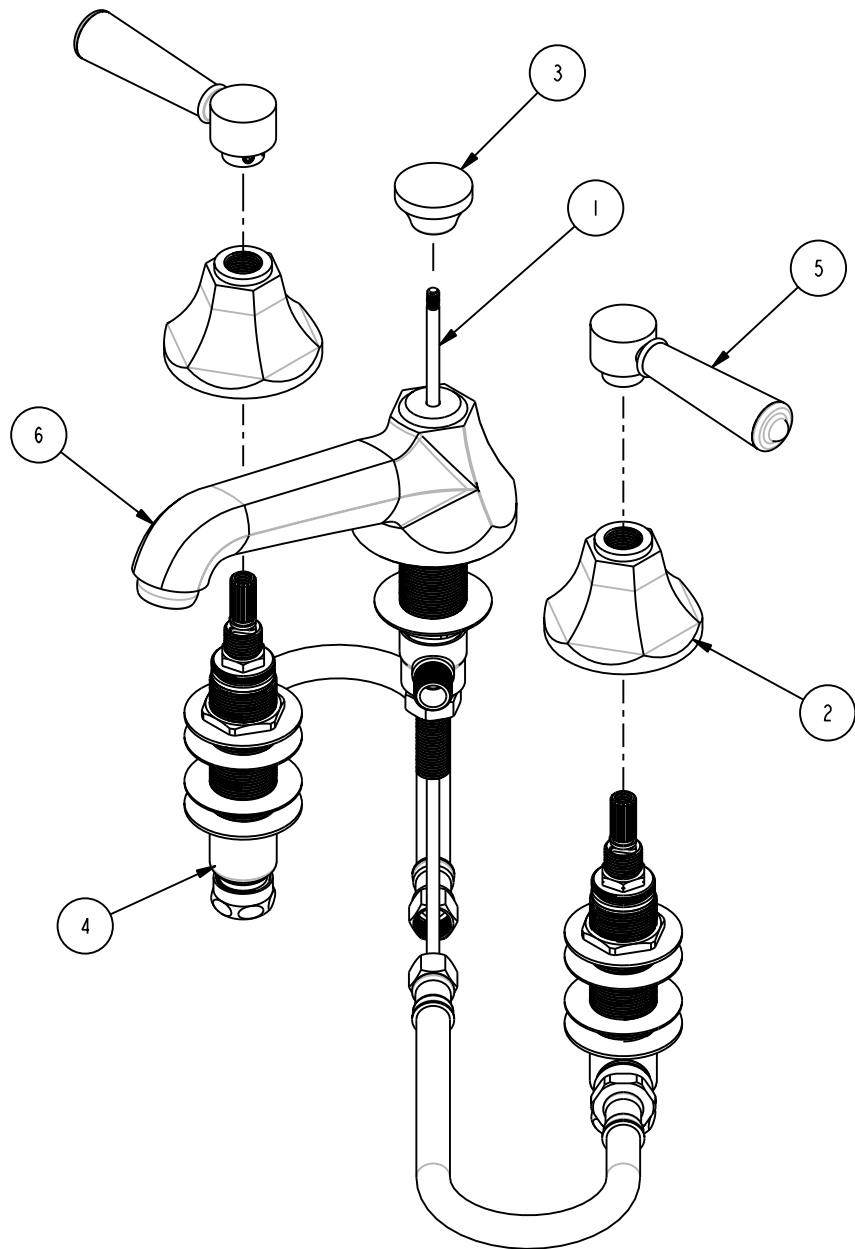

4

3

2

1

BILL OF MATERIAL (CURRENT LEVEL)				
ITEM	PT/ASSY	DESCRIPTION	TYPE	QTY.
1	10288	3/16" POP UP ROD	PART	1
2	10960	HEX ESCUTCHEON	PART	2
3	10961	SMOOTH POP - UP KNOB	PART	1
4	1-525	W/S VALVE INSTALLATION	ASSEMBLY	1
5	2-279	TAPERED LEVER HNDL ASM	ASSEMBLY	2
6	3-164	ASSY, SPOUT	ASSEMBLY	1

BRASSTECH 2001 E. CARNEGIE AVE
 INCORPORATED SANTA ANA, CA 92705
 (949) 417-5207

WIDESPREAD FAUCET

ASSY. NO. 1200
 SCALE 0.350 REF. - SHEET 1 OF 1 COPYRIGHT ©

4

3

2

1