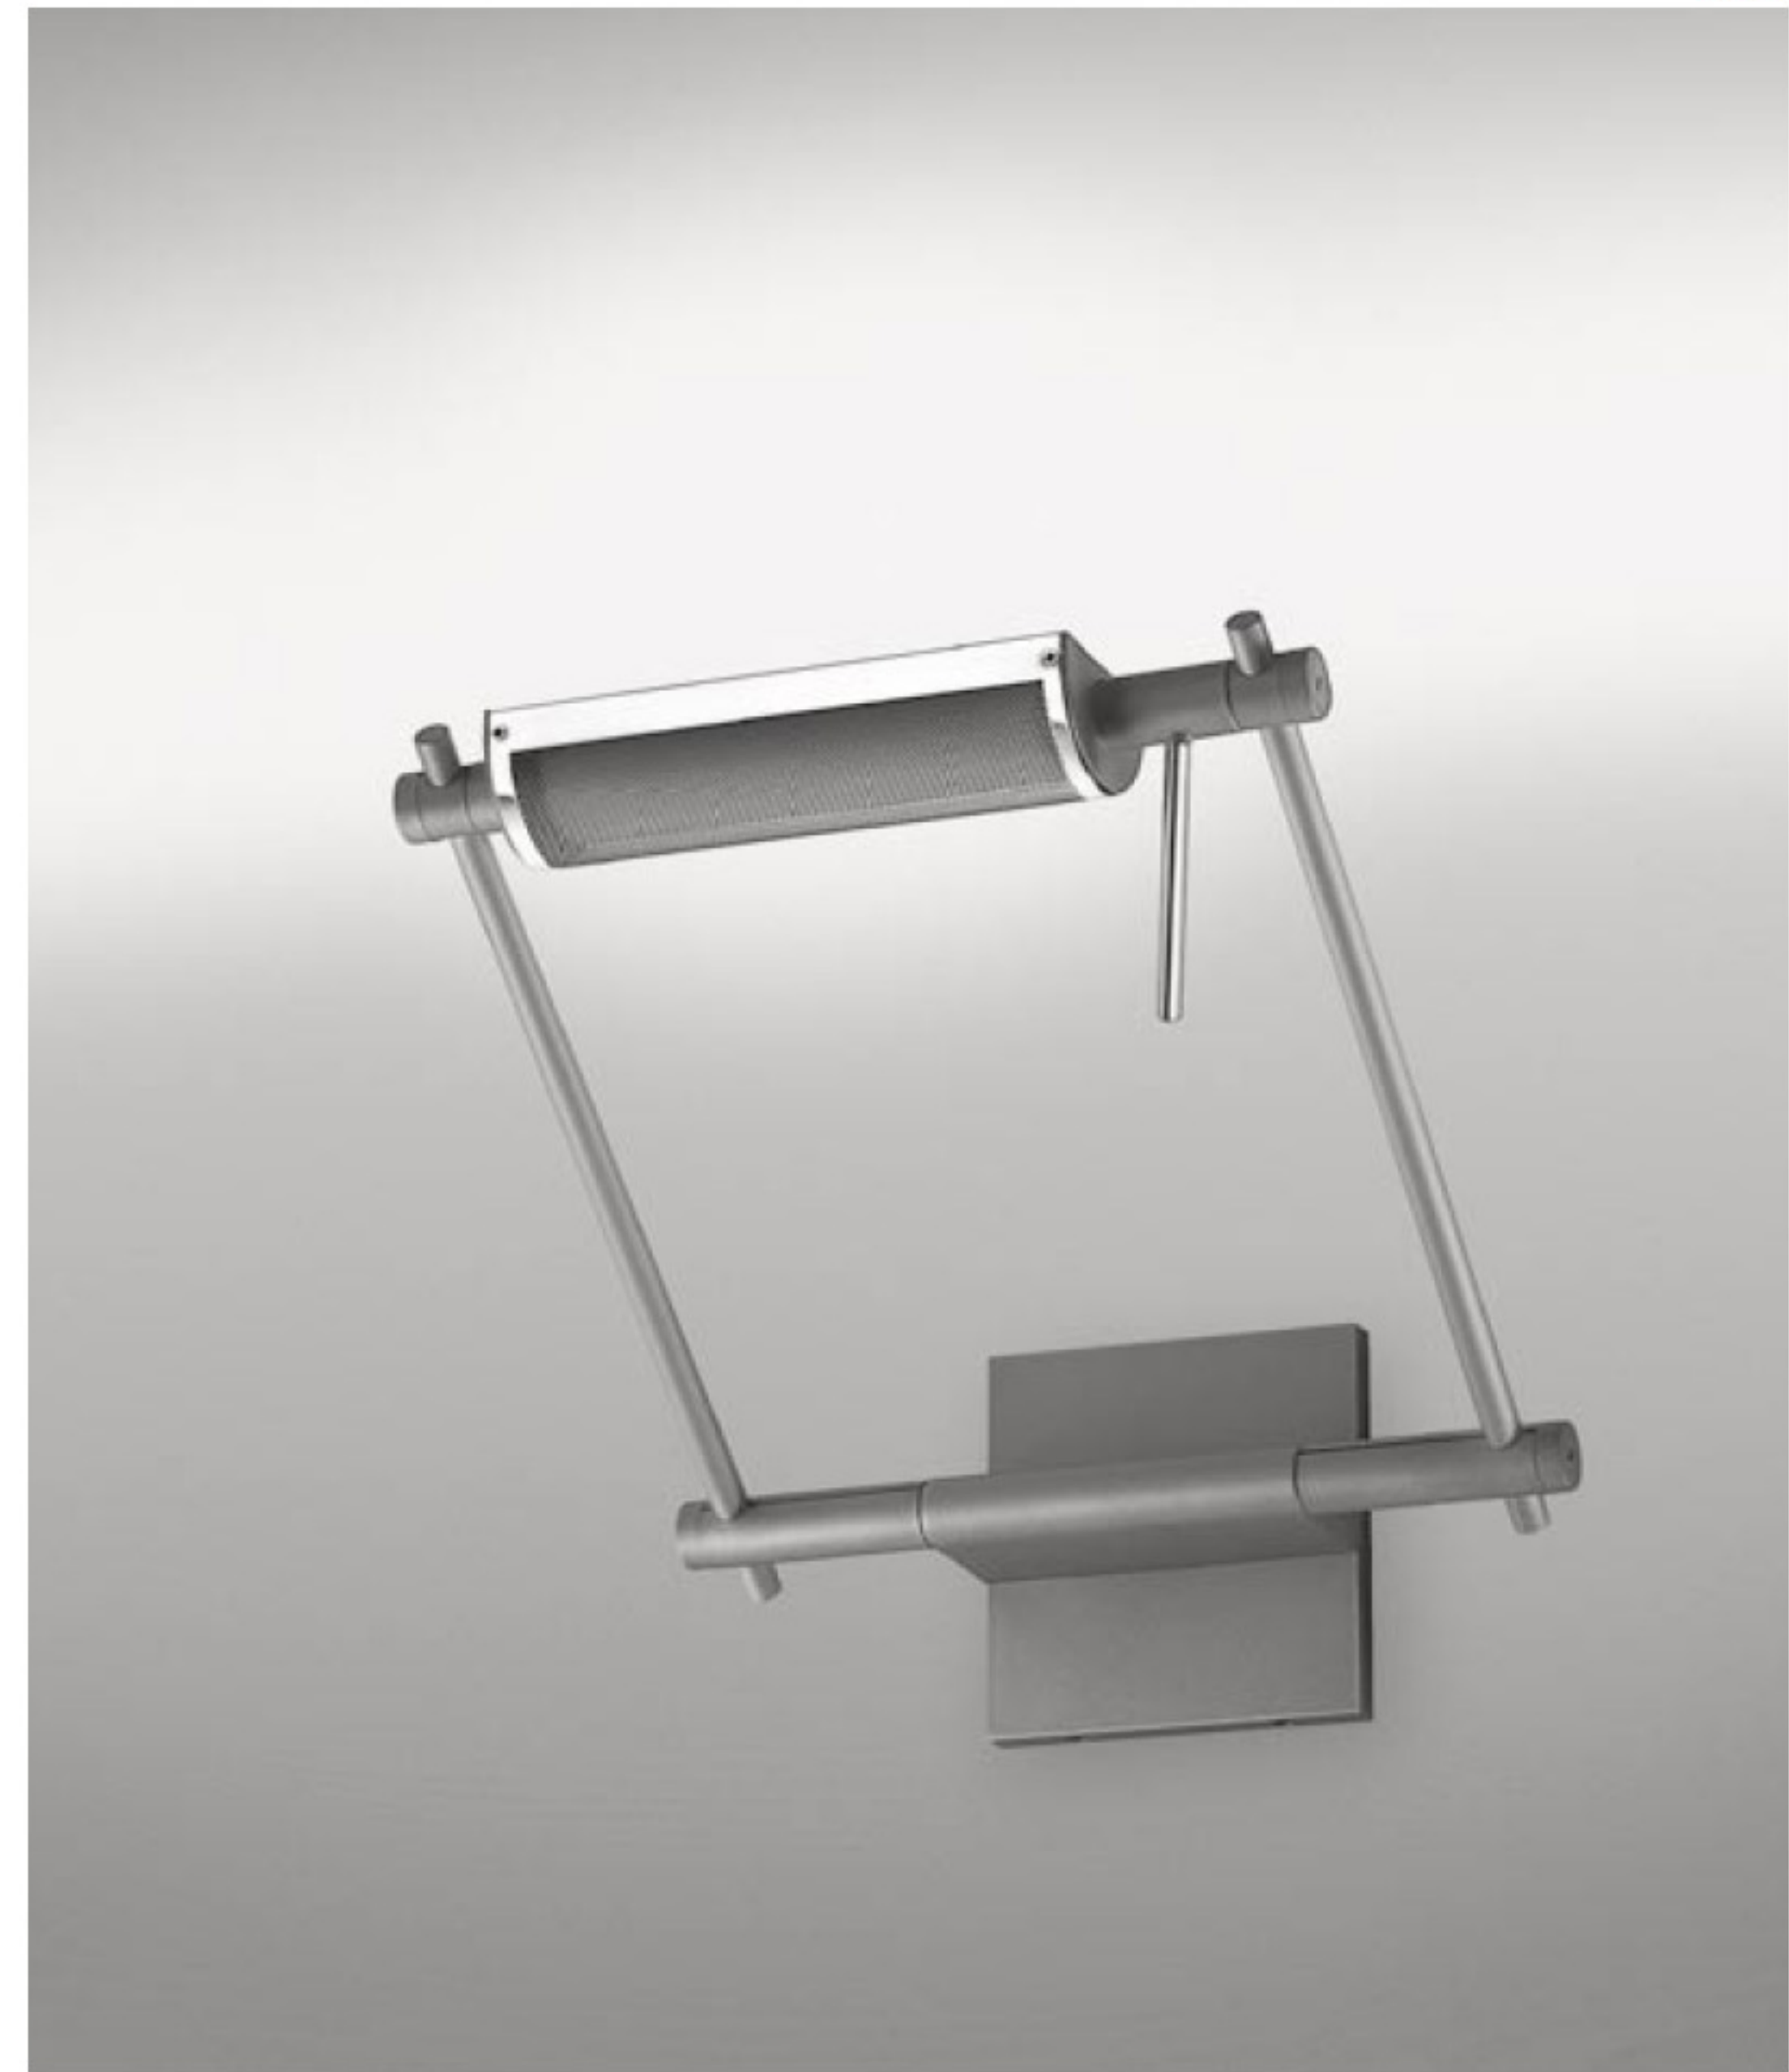

Logo 300-9

Design | Mario Barbeglia,
 Marco Colombo

Wall lamps that provide flood up light. Ideal for general indirect lighting in corridors, halls, meeting rooms, show rooms, offices.
 High visual comfort
 Mounting | Wall mount. Suitable for installation on normally inflammable surfaces. Can be mounted to 4" octagonal junction box
 Materials | Arms in steel or aluminum, diffuser in steel net.
 Joints in plastic material
 Finishes |
 Arms black, grey canopy
 Arms chrome, black canopy
 Arms silver grey, silver grey canopy
 Arms chrome, silver grey canopy

LOGO 300-9

10"¼ wide, 11"½ arm length,
 min 8"¼ max 14"¼ projection

300W, RSC, linear halogen 4"¼