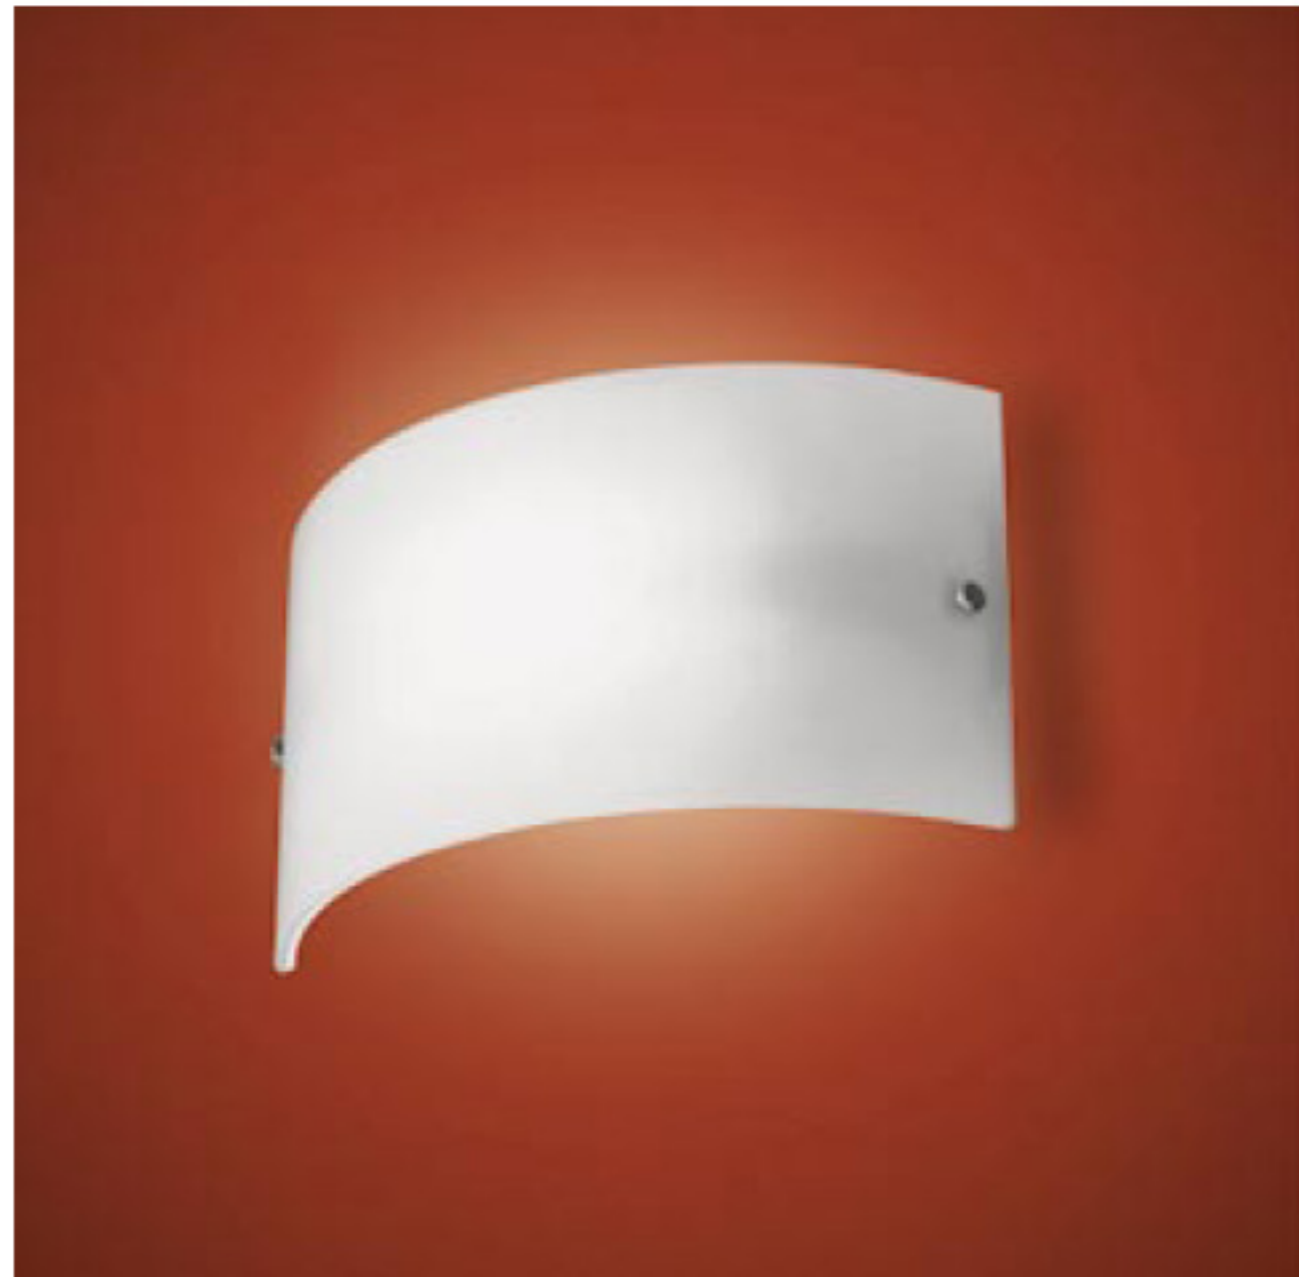

Donna

Design | Stefano Marcato

Donna wall › Widespread light. Ideal for general lighting in corridors, halls, show rooms, offices, restaurants and staircases
 Donna pendant › Widespread light. Ideal for general lighting in dining rooms, meeting rooms and show rooms
 Mounting | Donna wall, wall mount only; Donna pendant, ceiling mount only. Suitable for installation on normally inflammable surfaces. Can be mounted to 4" octagonal junction box.

DONNA WALL

10³/₂" width x 6" height, 4" projection

150W, RSC, linear halogen 4³/₄"

Materials | Diffuser in blown glass
 Finishes | Opal white or sage-grey glass

ADA

DONNA PENDANT

13" diameter x 9" height, overall height 82³/₂"

150W, E26, A21, incandescent

Materials | Steel structure, diffuser in blown glass
 Finishes | Matte nickel structure, opal white or sage-grey glass

ADA

DONNA PENDANT MINOR
 (not illustrated)

8" diameter x 5³/₂" height, overall height 75"

60W, E12, G16 1/2, incandescent

Materials | Steel structure, diffuser in blown glass
 Finishes | Matte nickel structure, opal white or sage-grey glass

ADA