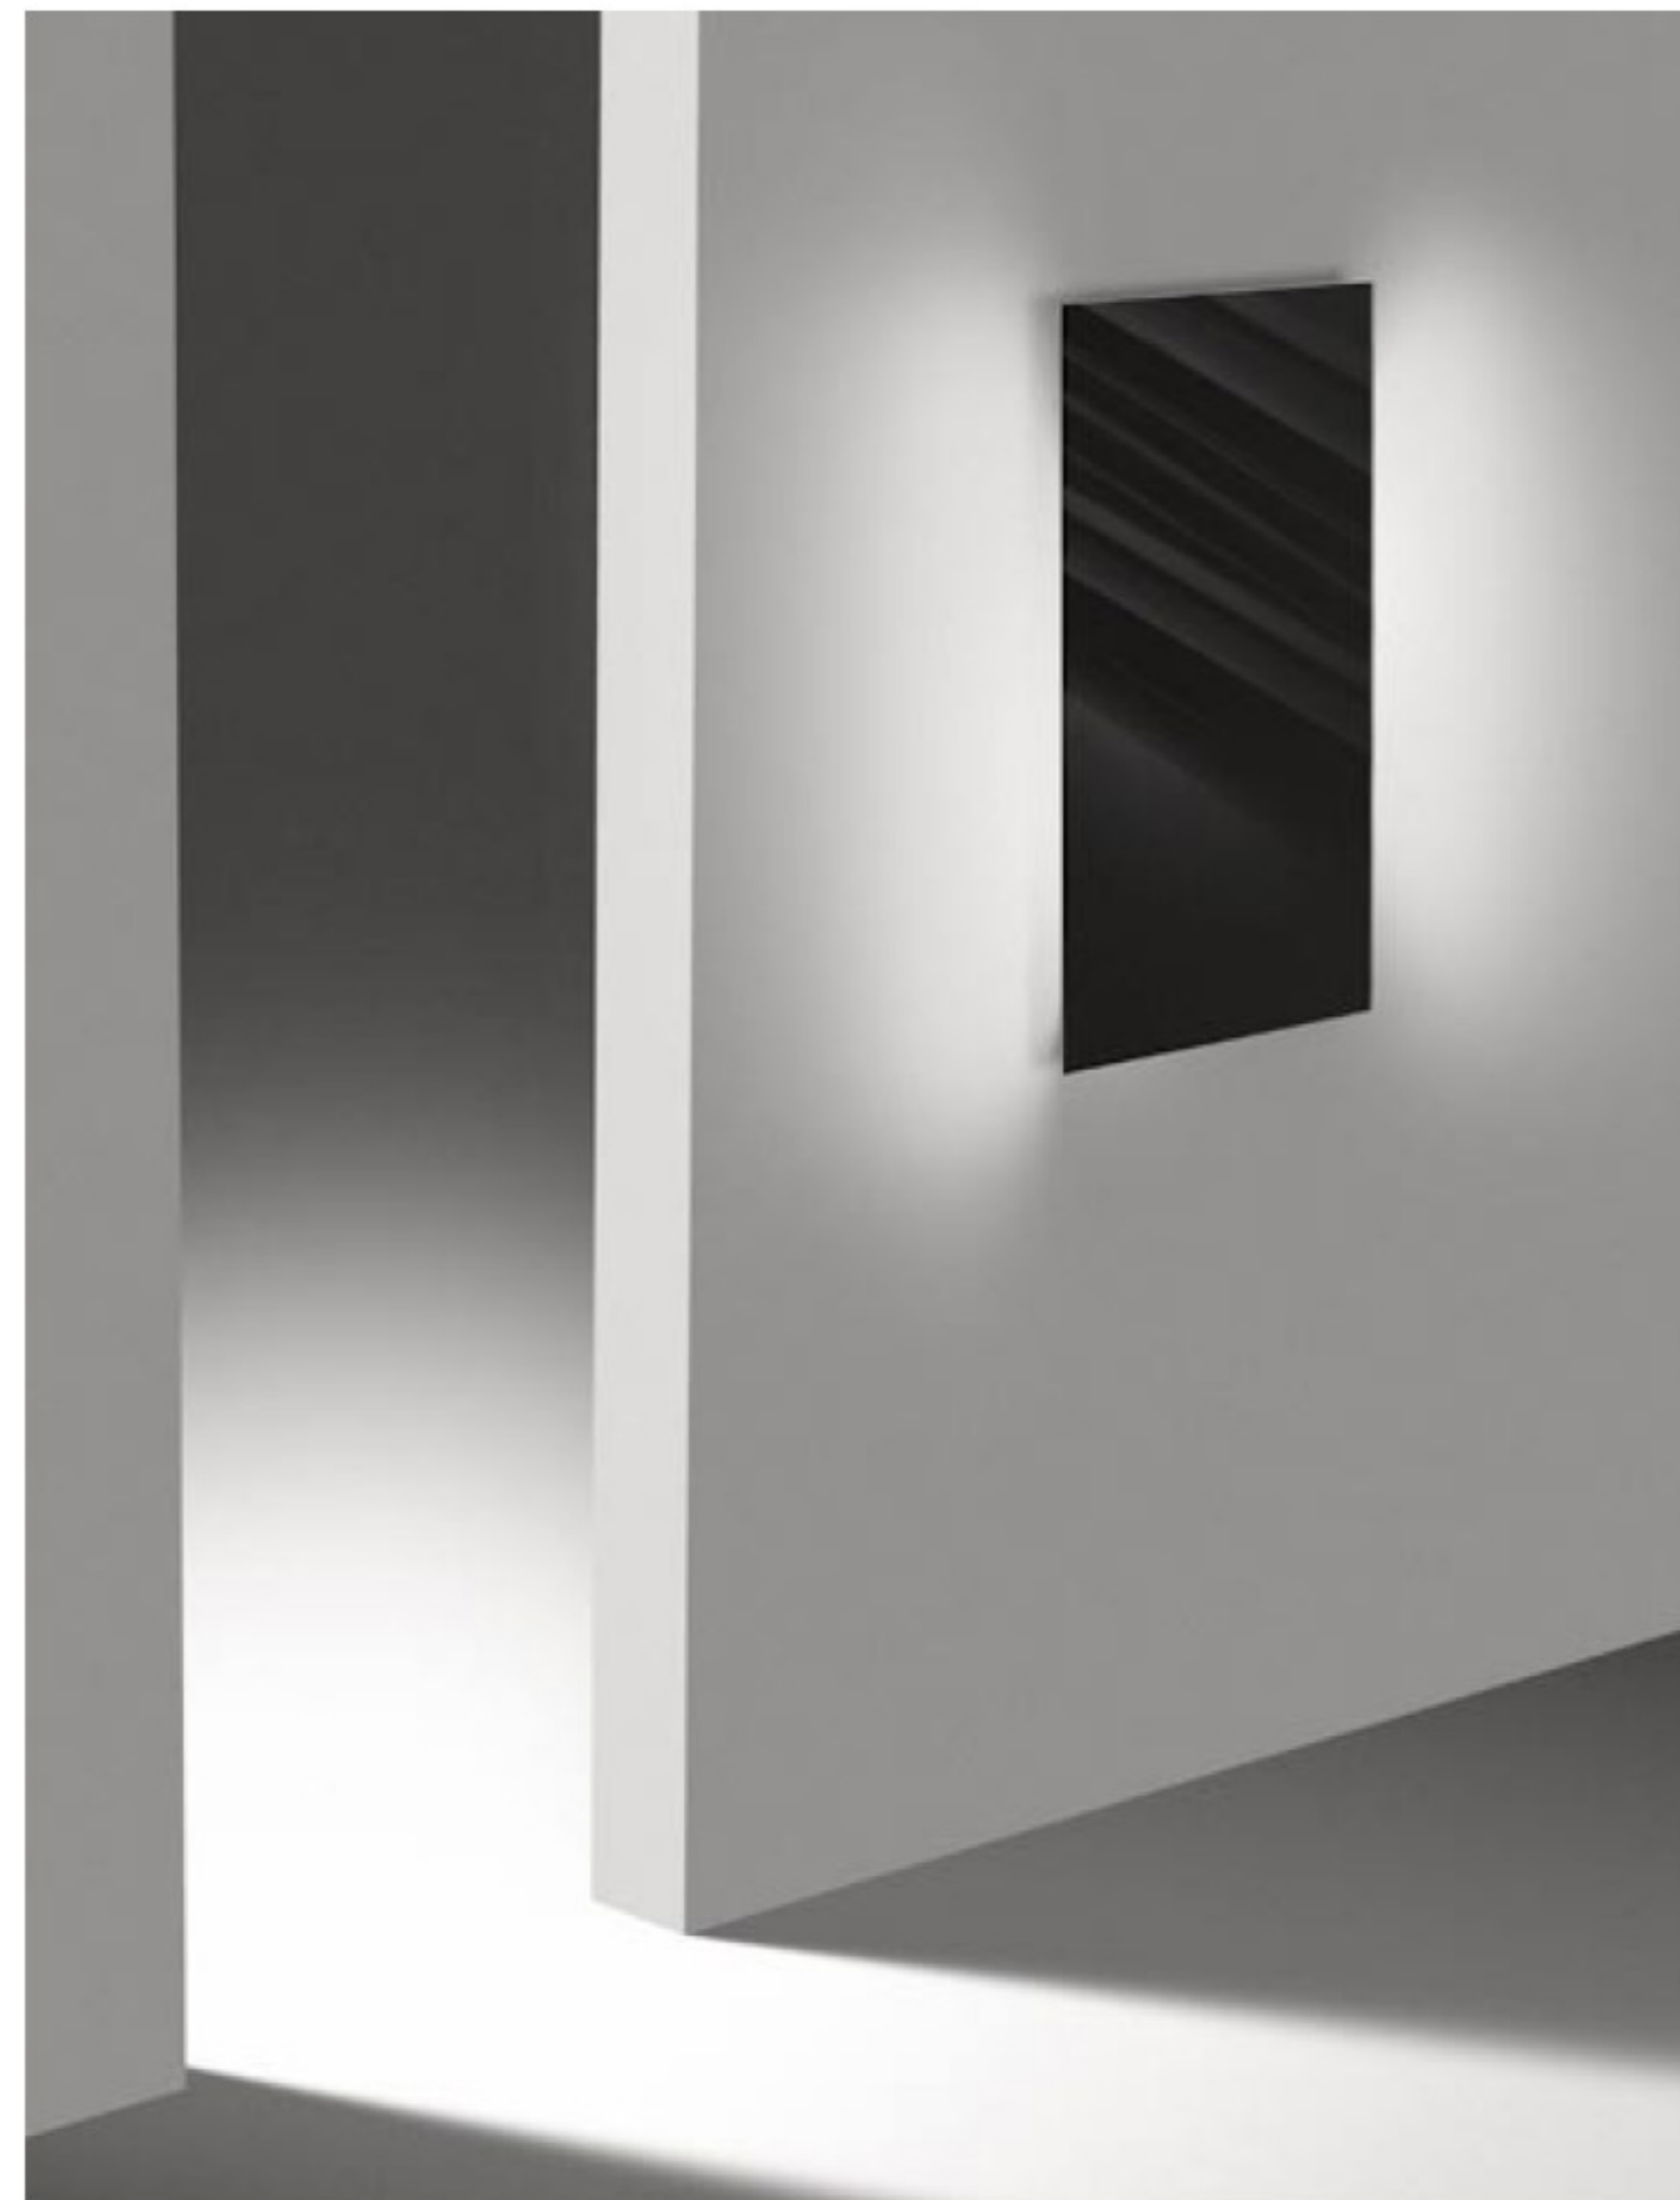

Absolute Black

Wall lamps. Ideal for lighting shops, meeting rooms, receptions, restaurants, show rooms and public spaces
 Mounting | Wall mount only.
 Suitable for installation on normally inflammable surfaces. Can be mounted to standard 4" octagonal junction box.
 Materials | Metal structure, glass diffuser
 Finishes | Black painted diffuser
 Notes | Light does not pass through the diffuser

1F-W/WASHER

18³/₄ width x 4³/₄ height, 2³/₄ projection

200W, RSC, linear halogen 4¹/₂"

42W, GX24-q4, compact fluorescent, electronic ballast

ADA

1C-W/WASHER

15³/₄ width x 27³/₄ height, 2³/₄ projection

2x24W, T5HO, electronic ballast, universal voltage 120 or 277 Volt