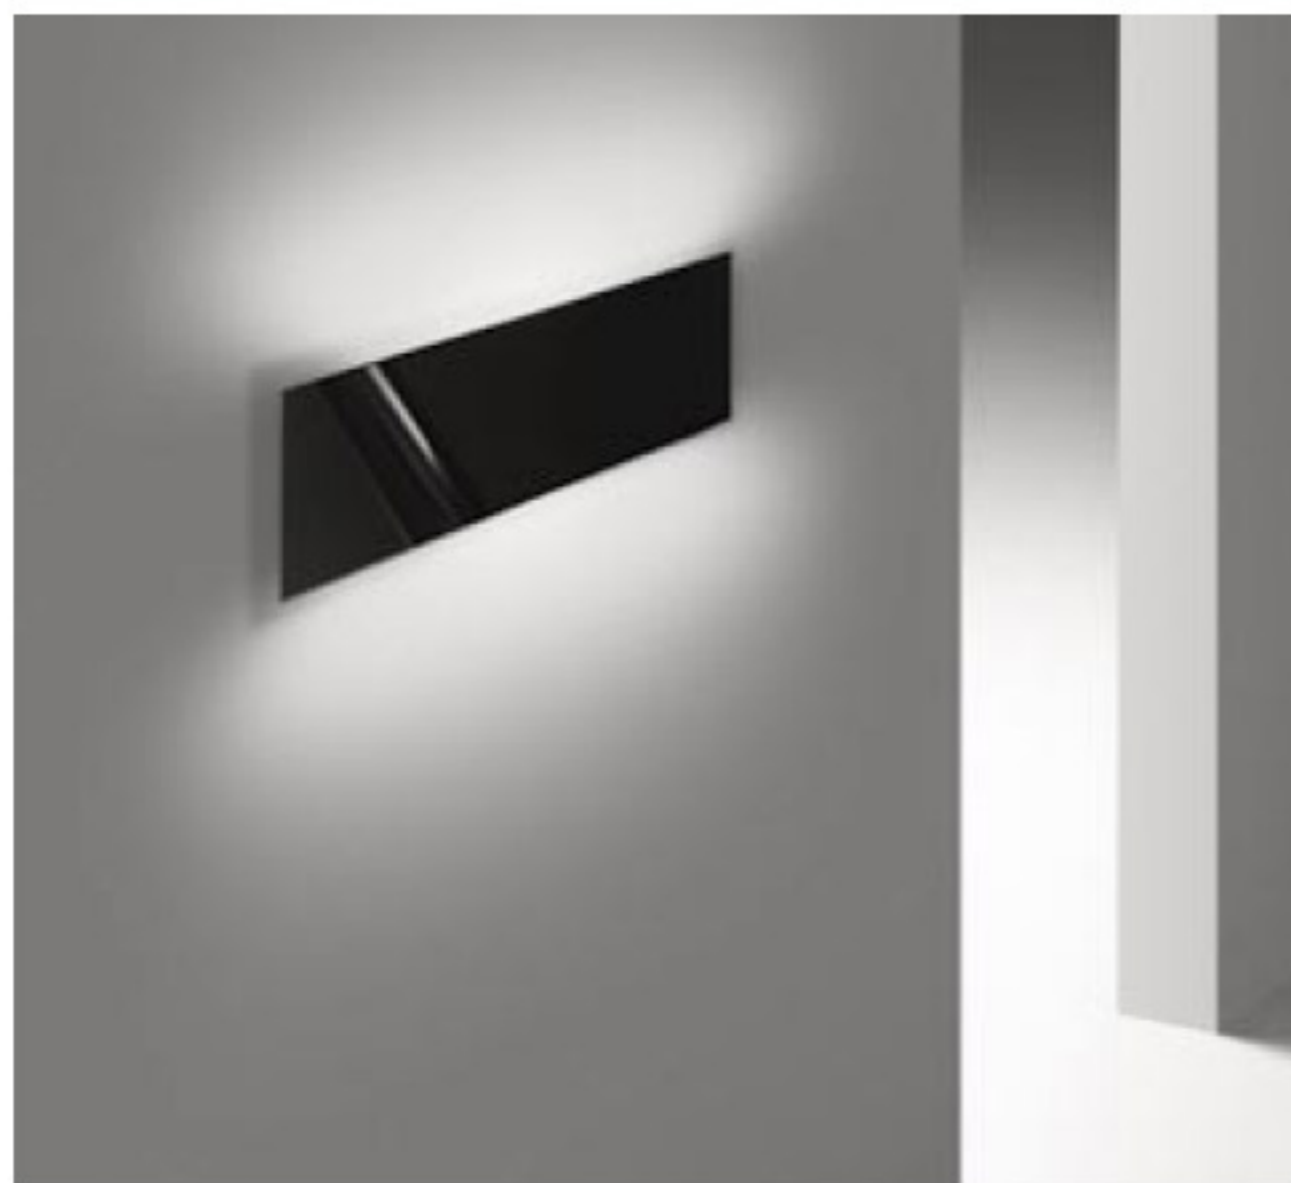

Absolute Black

Wall lamps. Ideal for lighting shops, meeting rooms, receptions, restaurants, show rooms and public spaces
 Mounting | Wall mount only.
 Suitable for installation on normally inflammable surfaces. Can be mounted to standard 4" octagonal junction box.
 Materials | Metal structure, glass diffuser
 Finishes | Black painted diffuser
 Notes | Light does not pass through the diffuser

1F-W/WASHER

18³/₄ width x 4³/₄ height, 2³/₄ projection

200W, RSC, linear halogen 4¹/₂"

42W, GX24-q4, compact fluorescent, electronic ballast

ADA

1C-W/WASHER

15³/₄ width x 27³/₄ height, 2³/₄ projection

2x24W, T5HO, electronic ballast, universal voltage 120 or 277 Volt