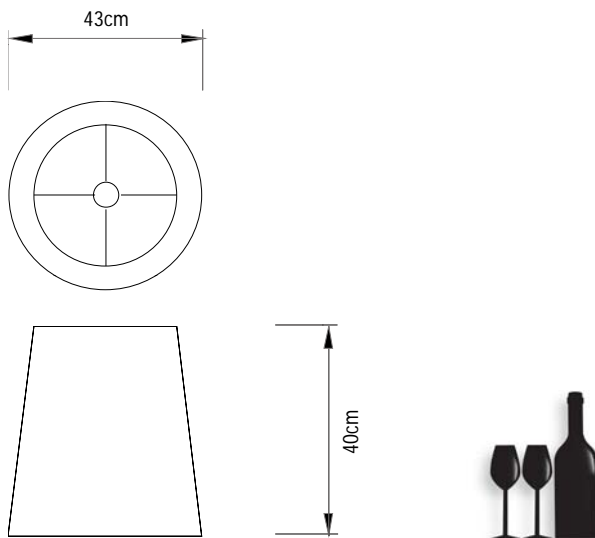

m o o o i[®]

Round Light

A classic lamp from the Moooi lighting collection both versatile and charismatic in form and function.

Designer	Marcel Wanders
Year of design	1999
Material	PVC cotton laminate and a metal frame structure
Additional	*Please add the colour initial at the end of the product code
Product Codes	Moooi, lighting, round light. MOLRL-----*

Detailing

Colour

m o o i[®]

Main dimensions

Technical

Packaging

Photography

Photography by Anke Helmich