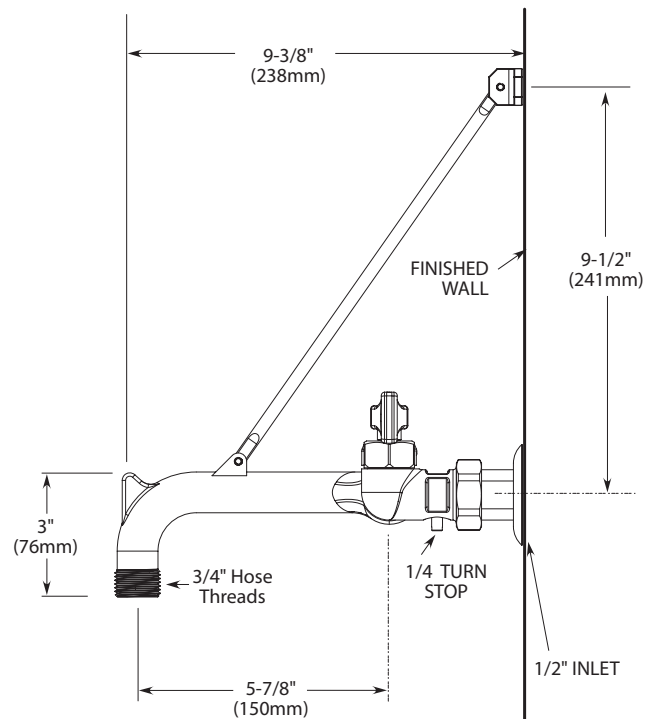

FAUCET DESCRIPTION

- Brass construction, rough chrome finish
- Integral spout with garden hose thread
- 1/2" IPS eccentric connections
- Vandal resistant torx head screws

OPERATION

- Lever style handles with hot and cold color indicators

FLOW

- Unrestricted

CARTRIDGE

- Brass shell ceramic disc cartridge
- 1/4 turn operation

STANDARDS

- Third party certified by IAPMO and CSA to meet ASME A112.18.1M, ANSI A117.1 and all applicable specifications referenced therein

WARRANTY

- Warranted for 5 years against material or manufacturing defects

Two-Handle Service Sink Faucet

Model: 8230 (Chrome)

CRITICAL DIMENSIONS

(DO NOT SCALE)