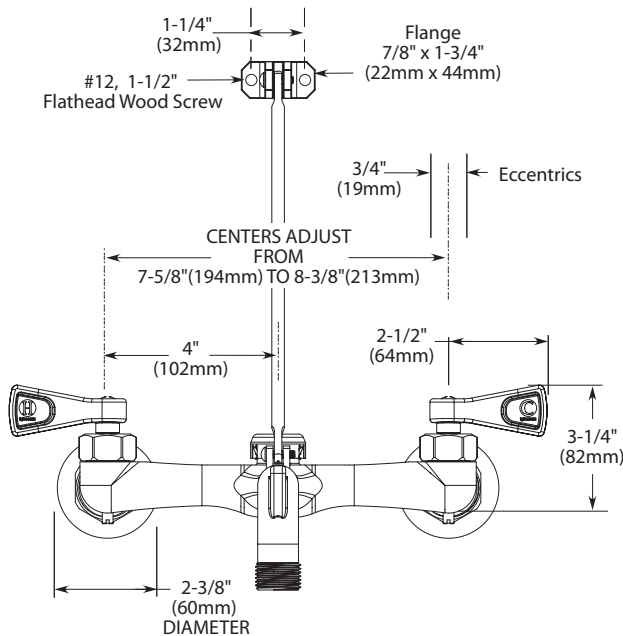

FAUCET DESCRIPTION

- Brass construction, rough chrome finish
- Integral spout with garden hose thread
- 1/2" IPS eccentric connections
- Vandal resistant torx head screws

OPERATION

- Lever style handles with hot and cold color indicators

FLOW

- Unrestricted

CARTRIDGE

- Brass shell ceramic disc cartridge
- 1/4 turn operation

STANDARDS

- Third party certified by IAPMO and CSA to meet ASME A112.18.1M, ANSI A117.1 and all applicable specifications referenced therein

WARRANTY

- Warranted for 5 years against material or manufacturing defects

Two-Handle Service Sink Faucet

Model: 8230 (Chrome)

CRITICAL DIMENSIONS

(DO NOT SCALE)