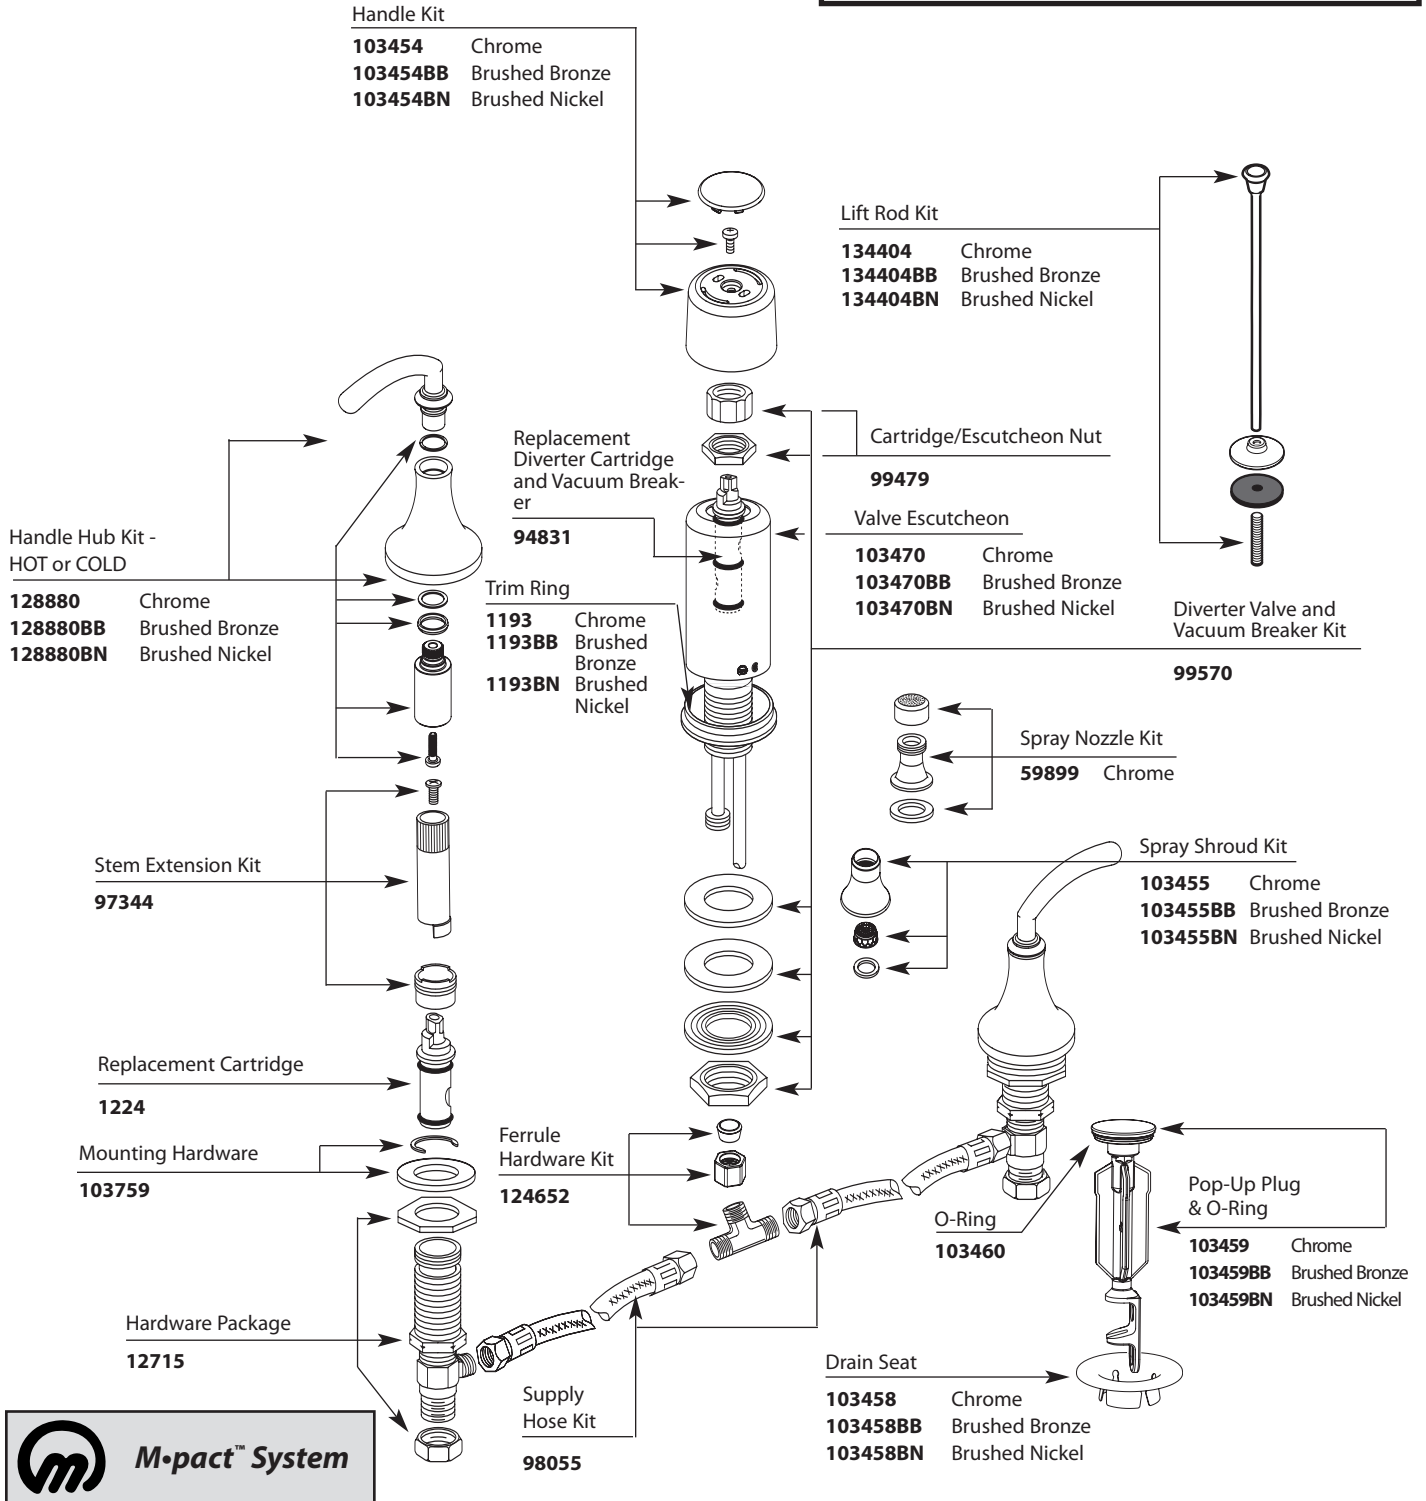

Buy it for looks. Buy it for life.®

■ Order by Part Number

Illustrated Parts

ICON™ Two-Handle Bidet		
MODEL	HANDLE	FINISH
T5215	Lever	Chrome
T5215BB	Lever	Brushed Bronze
T5215BN	Lever	Brushed Nickel

TO ORDER PARTS CALL: 1-800-BUY-MOEN