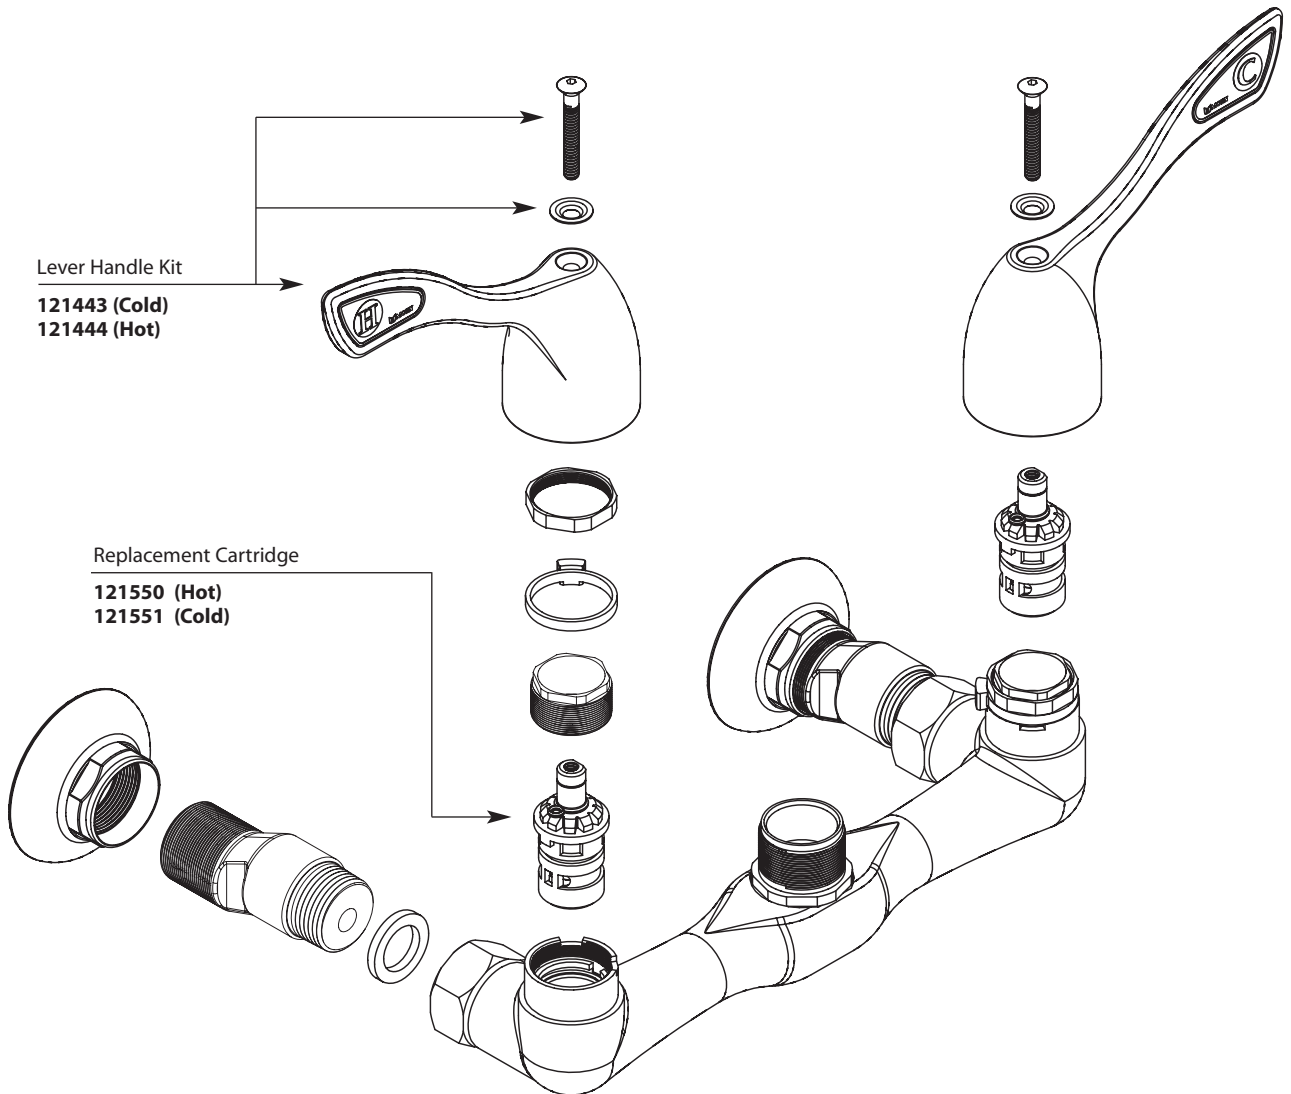

■ Order by Part Number

*There is more than 1 version of this model.
Page down to identify the version you have.*

Illustrated Parts

Two-Handle Wall Mount Faucet

<u>MODEL</u>	<u>HANDLE</u>	<u>FINISH</u>
8121	4" Wrist Blade	Chrome

■ Order by Part Number

Illustrated Parts

Two-Handle Wall Mount Faucet		
<u>MODEL</u>	<u>HANDLE</u>	<u>FINISH</u>
8121	4" Wrist Blade	Chrome