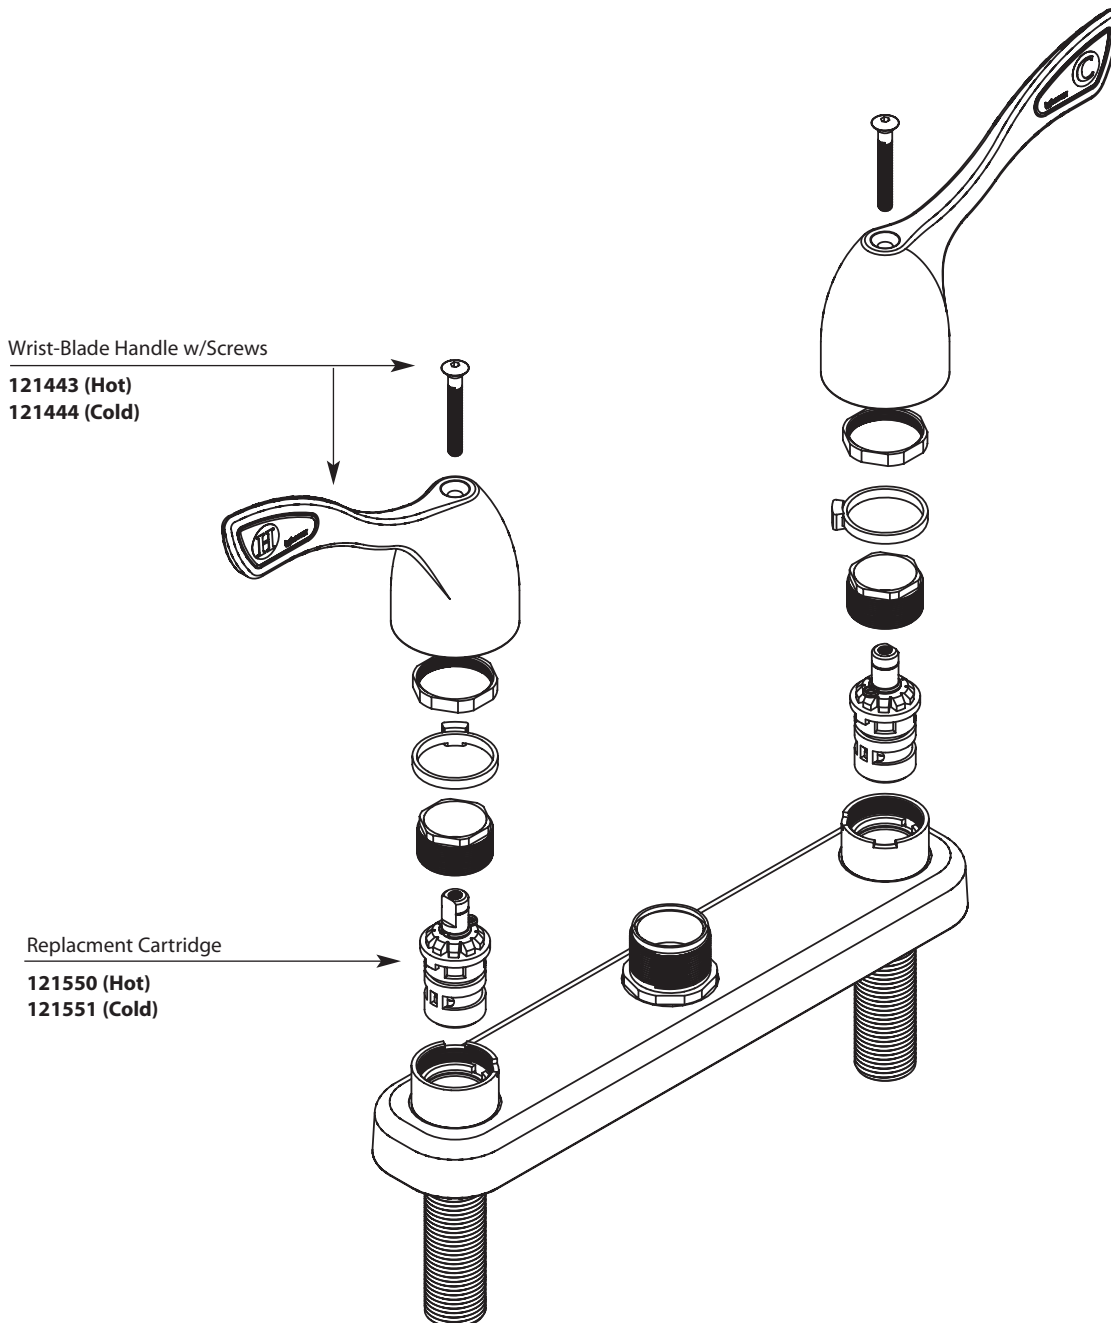

■ Order by Part Number

*There is more than 1 version of this model.
Page down to identify the version you have.*

Two-Handle Deck Faucet		
<u>MODEL</u>	<u>HANDLE</u>	<u>FINISH</u>
8123	4" Wrist Blade	Chrome

■ Order by Part Number

Two-Handle Deck Faucet		
<u>MODEL</u>	<u>HANDLE</u>	<u>FINISH</u>
8123	4" Wrist Blade	Chrome