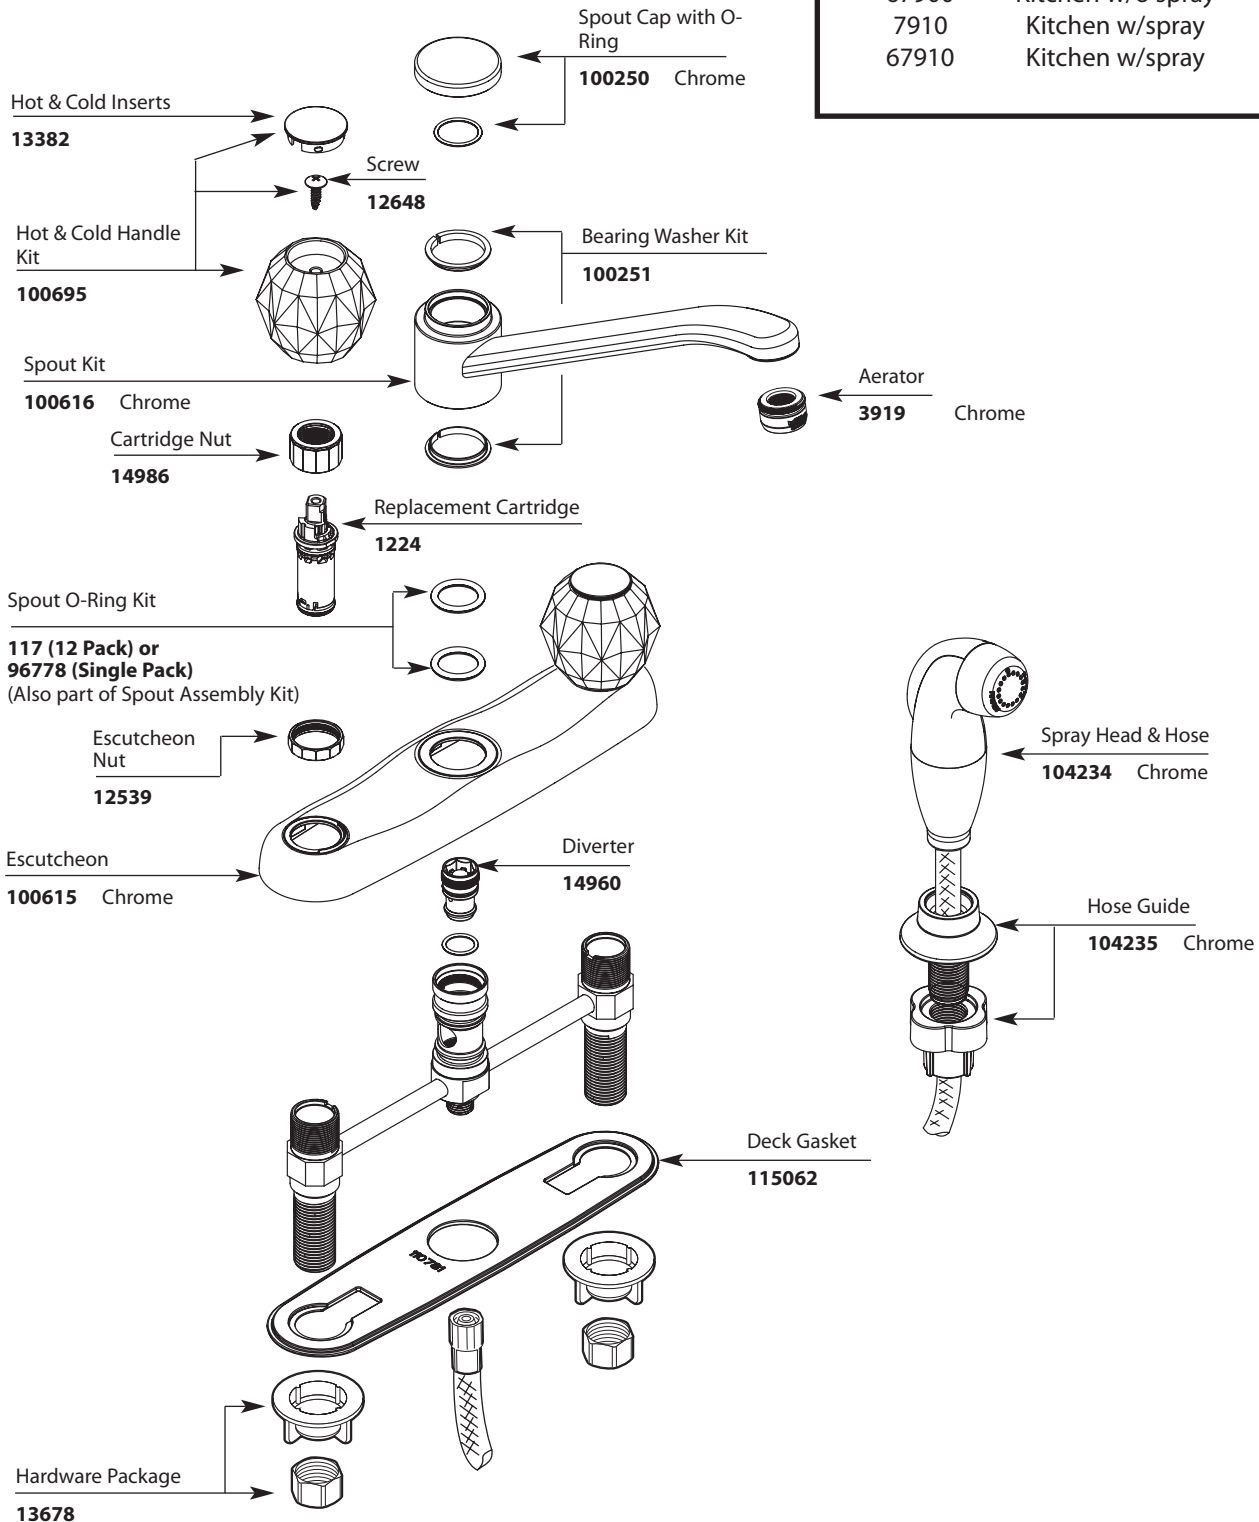

Buy it for looks. Buy it for life.®

■ Order by Part Number

*There is more than 1 version of this model.
Page down to identify the version you have.*

Illustrated Parts

CHATEAU®		
Two-Handle Lever Style Faucet		
MODEL	TYPE	FINISH
7900	Kitchen w/o spray	Chrome
67900	Kitchen w/o spray	Chrome
7910	Kitchen w/spray	Chrome
67910	Kitchen w/spray	Chrome

TO ORDER PARTS CALL: 1-800-BUY-MOEN
www.moen.com

Buy it for looks. Buy it for life.®

■ Order by Part Number

Illustrated Parts

CHATEAU®		
Two-Handle Lever Style Faucet		
MODEL	HANDLE	FINISH
7900	Acrylic Knob	Chrome
67900	Acrylic Knob	Chrome