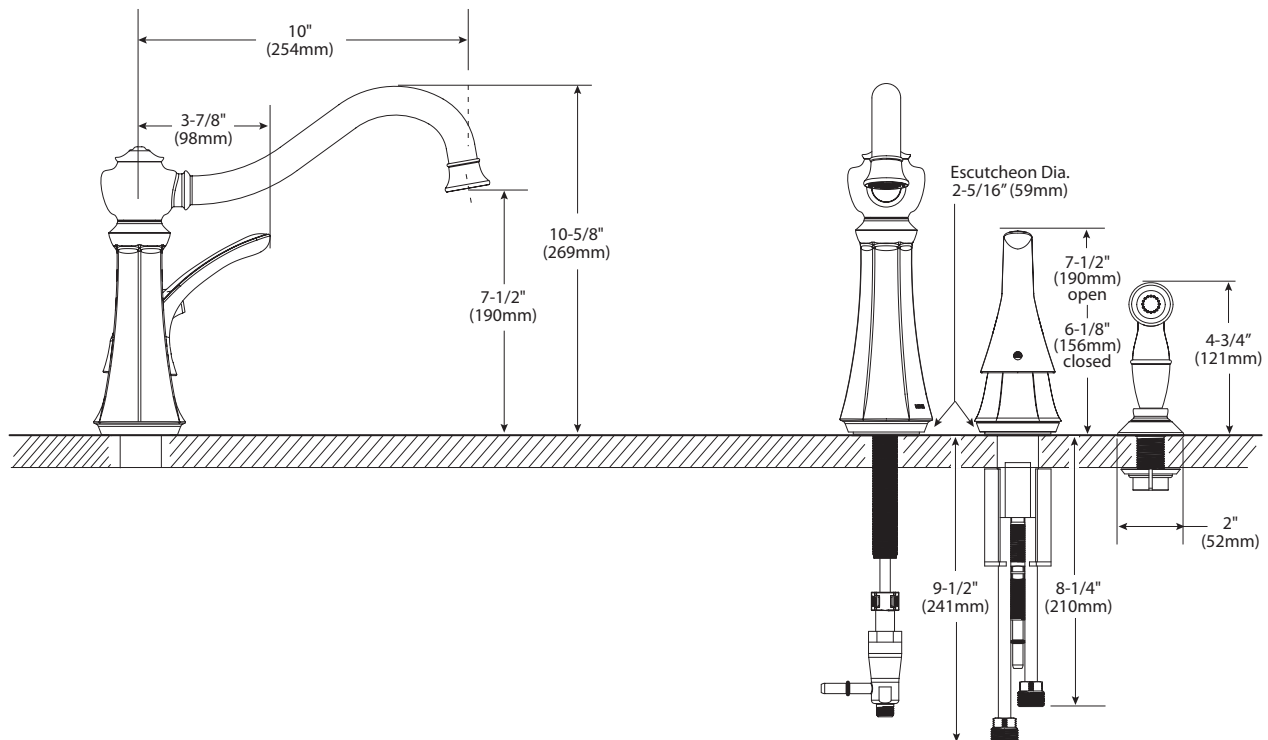

Buy it for looks. Buy it for life.®

**FAUCET DESCRIPTION**

- Metal construction with chrome, oil-rubbed bronze, LifeShine® stainless steel or pewter finish
- 1/2" IPS connections will accept standard ball nose connection for 3/8" tubing
- Includes matching traditional side spray

## Vestige™ Single-Handle Kitchen Faucet with Side Spray

Models: 7065, 7065SL, 7065ORB, 7065PW

Spout, Handle, & Hose Spray install through deck holes a minimum of 1-1/4" (32mm) in diameter.