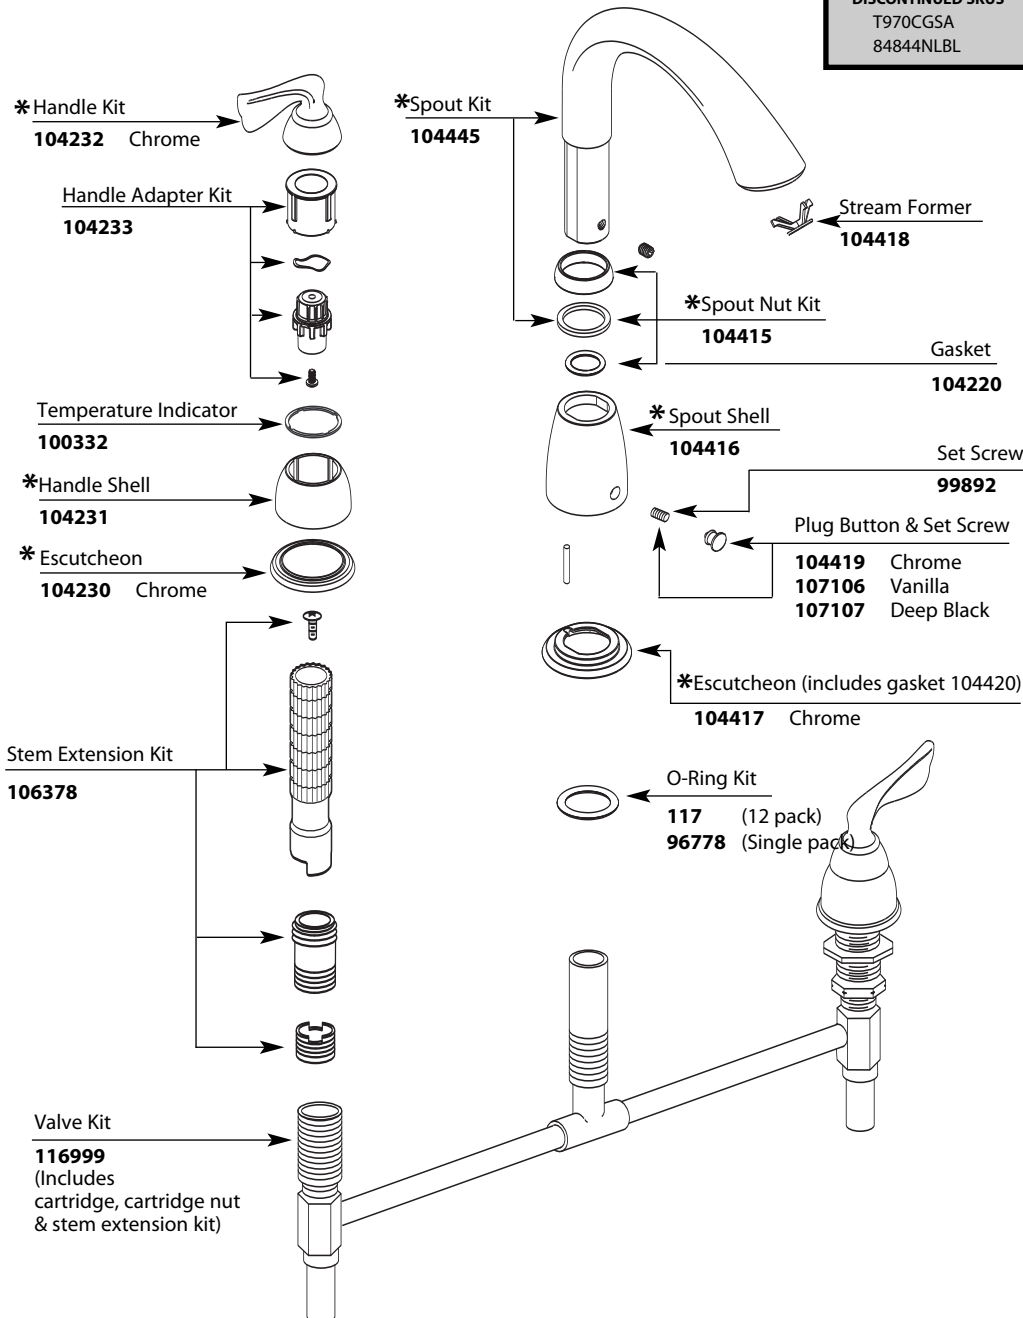

Buy it for looks. Buy it for life.®

Illustrated Parts

■ Order by Part Number

* See Chart on Next Page for Other Available Finishes

| ASCERI™ COLLECTION Two-Handle Roman Tub Trim Only | | |
|--|--------|----------------------------|
| MODEL | HANDLE | FINISH |
| T970 | Lever | Chrome |
| T970CP | Lever | Chrome/Pol.Brass |
| T970CPM | Lever | Chrome/Platinum |
| T970STV | Lever | Satine™/Ivory |
| T970NLBL | Lever | Nickel/Matte Black |
| T970CGPC | Lever | Classic Gold/Pebbled Cream |
| 84844 | Lever | Chrome |
| 84844CP | Lever | Chrome/Pol.Brass |
| 84844CPM | Lever | Chrome/Platinum |
| DISCONTINUED SKUS | | |
| T970CGSA | Lever | Classic Gold/Seaspray |
| 84844NLBL | Lever | Nickel/Matte Black |

For Roman Tub valves, parts and service kits, see Roman Tub section (4999, 64999, 4997)

TO ORDER PARTS CALL: 1-800-BUY-MOEN

www.moen.com

Available Finishes

* Part Finishes Chart

Escutcheon

Escutcheon
104230 Chrome
104230ST Satine
104230NL Nickel
104230CG Classic Gold
104230P Polished Brass

Handle Kit (1)

Handle Kit (1)
104232 Chrome
104232ST Satine - *etched*
104232NL Nickel
104232CG Classic Gold

(Etching on Satine handles)

Handle Shell

Handle Shell
104231 Chrome
104231PM Platinum
104231V Ivory
104231BL Matte Black
104231PC Pebbled Cream

Spout Shell

Spout Shell
104416 Chrome
104416PM Platinum
104416V Ivory
104416BL Matte Black
104416PC Pebbled Cream

Spout Escutcheon

Spout Escutcheon Kit
104417 Chrome
104417ST Satine
104417NL Nickel
104417CG Classic Gold
104417P Polished Brass