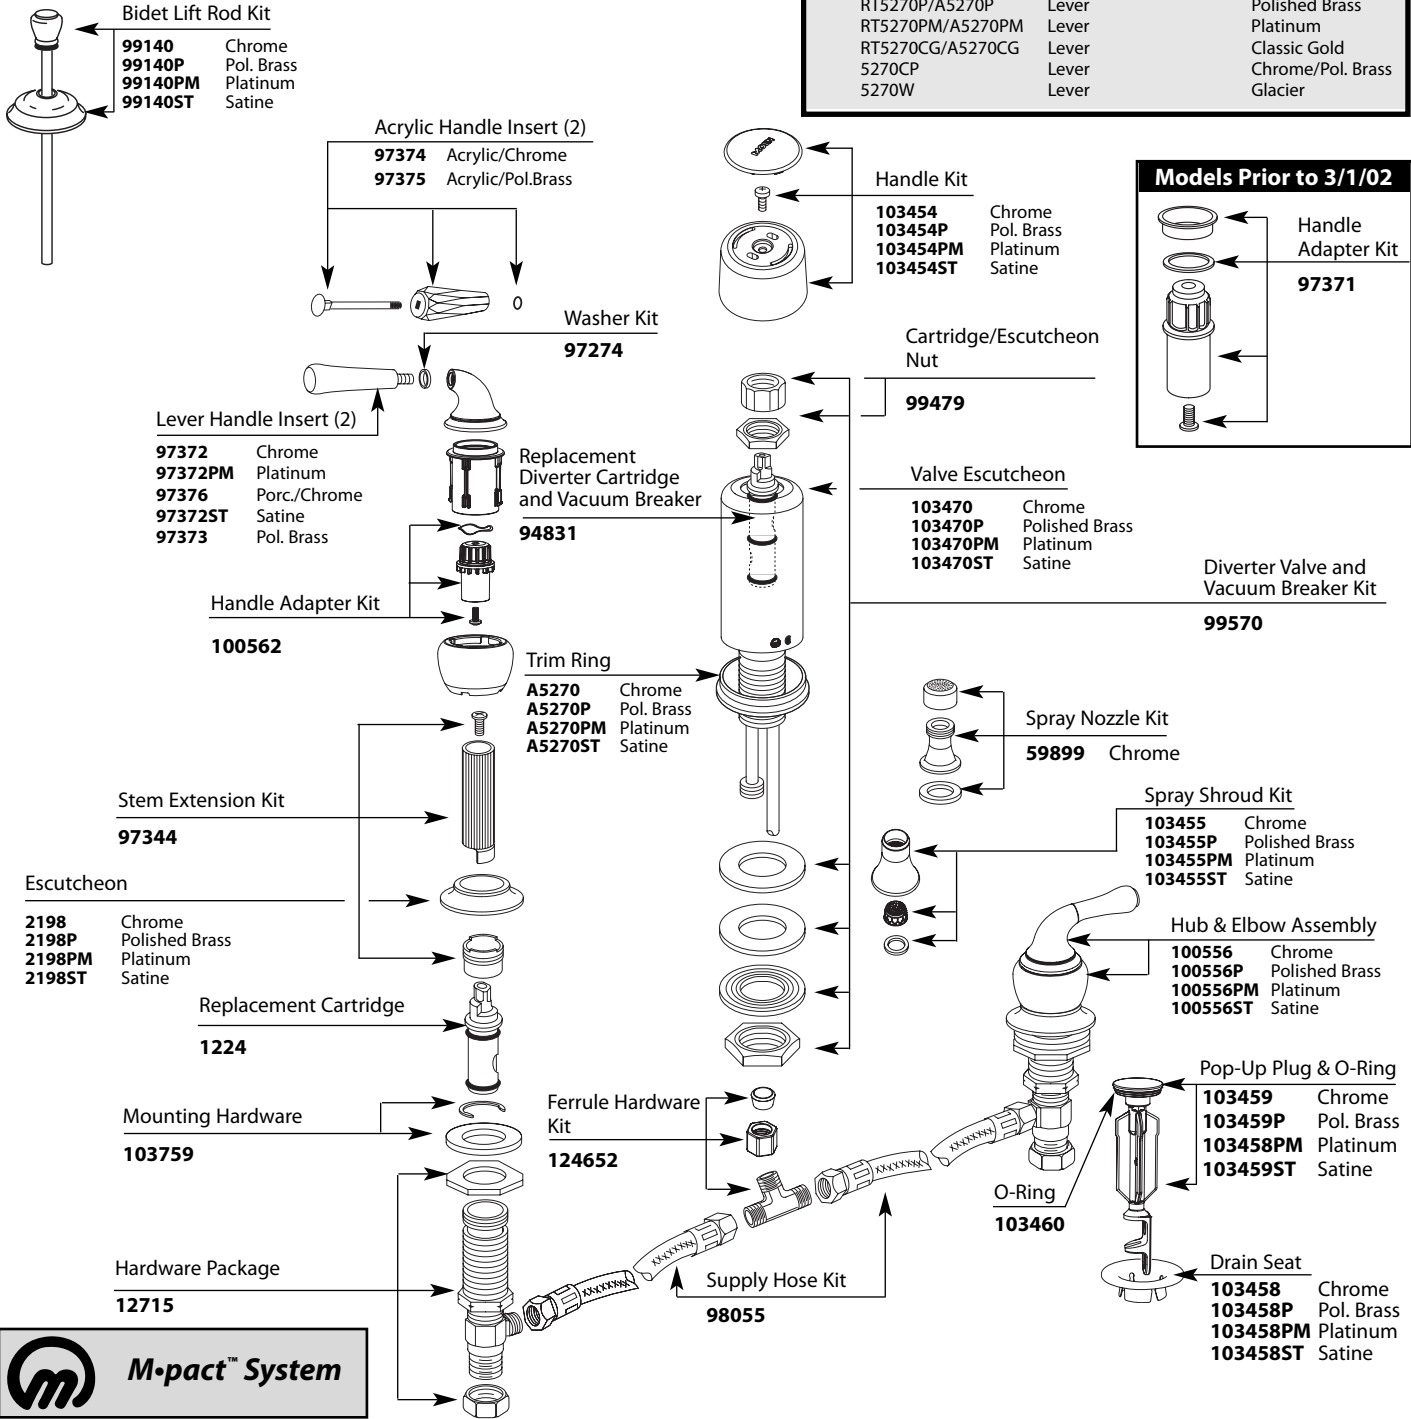

Buy it for looks. Buy it for life.®

■ Order by Part Number

# Illustrated Parts

MONTICELLO® Two-Handle Bidet		
MODEL	HANDLE	FINISH
T5270	Lever	Chrome
T5270P	Lever	Polished Brass
T5270PM	Lever	Platinum
T5270ST	Lever	Satine
DISCONTINUED SKUS		
RT5270/A5270	Lever	Chrome
RT5270ST/A5270ST	Lever	Satine
RT5270BP/A5270BP	Lever	Black Opal
5270	Lever	Chrome
5270P	Lever	Polished Brass
RT5270P/A5270P	Lever	Polished Brass
RT5270PM/A5270PM	Lever	Platinum
RT5270CG/A5270CG	Lever	Classic Gold
5270CP	Lever	Chrome/Pol. Brass
5270W	Lever	Glacier