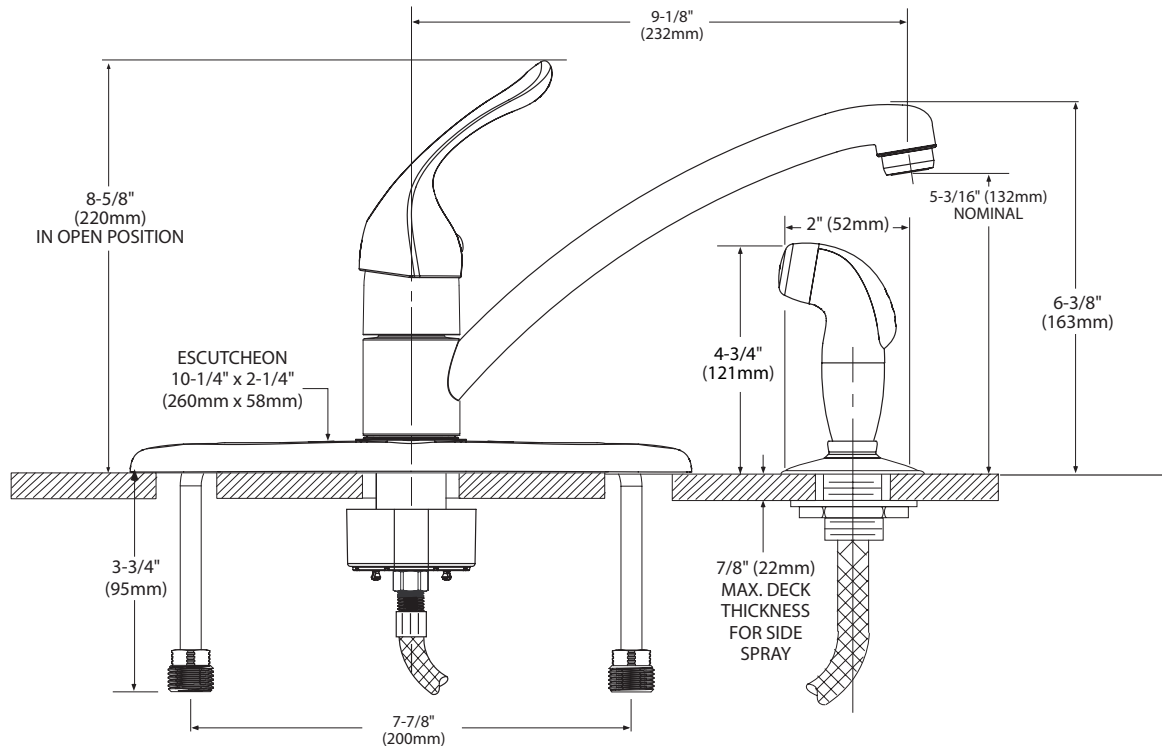

# Specifications

## CHATEAU® Single-Handle Kitchen Faucet w/Protégé Side Spray

Model: 7460

Bulk Model: 67460  
(bulk packed 12 per carton)

**NOTE:** DESIGNED TO INSTALL THROUGH  
4 HOLES 1-1/4" (32mm) MIN. DIA. AND 4" (102mm)  
ON CENTER.