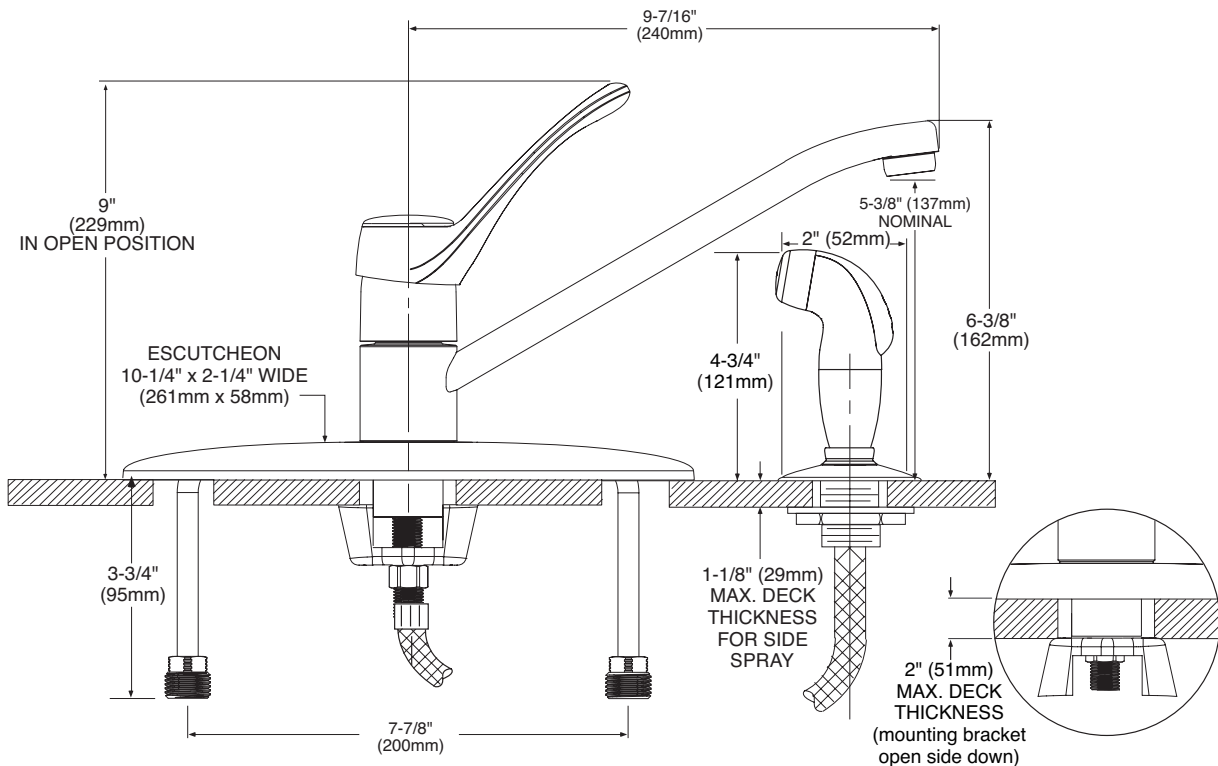

**Models:** 7460, 7460S, 7460V, 7460W, 87460, 87460V

**Bulk Model:** 67460  
(bulk packed 12 per carton)

**NOTE:** DESIGNED TO INSTALL THROUGH 4 HOLES 1-1/4" (32mm) MIN. DIA. AND 4" (102mm) ON CENTER.