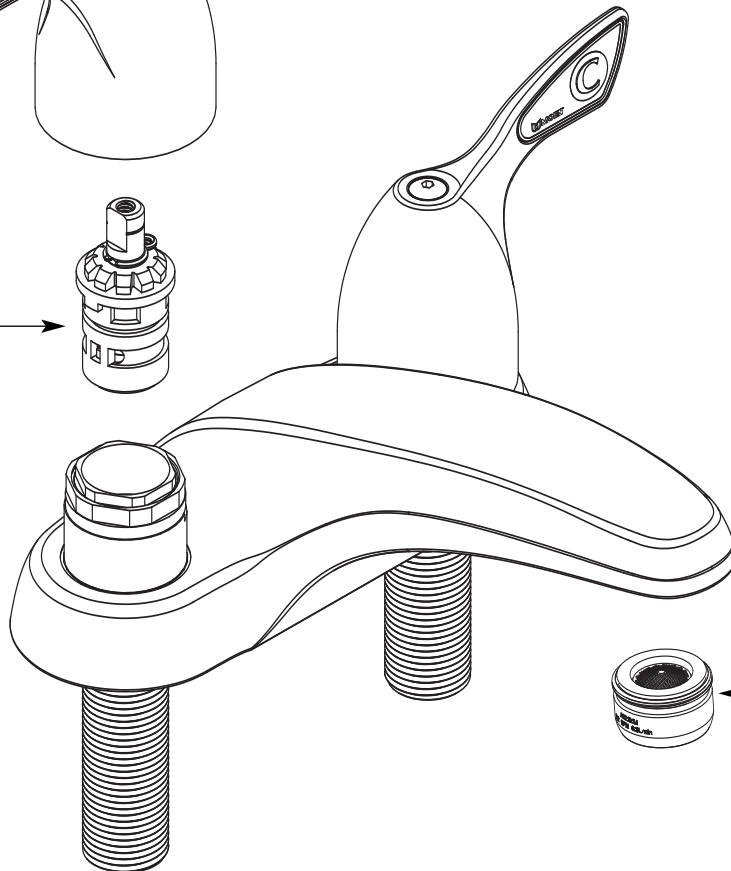

Replacement Cartridge

121550 - (HOT)
121551 - (COLD)