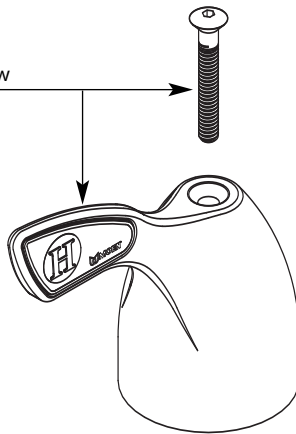

# Illustrated Parts

## Two-Handle Lavatory Faucet

MODEL

8140

FINISH

Lav w/o waste

Chrome

Wrist-Blade Handle w/Screw

121518 - (HOT)  
121519 - (COLD)