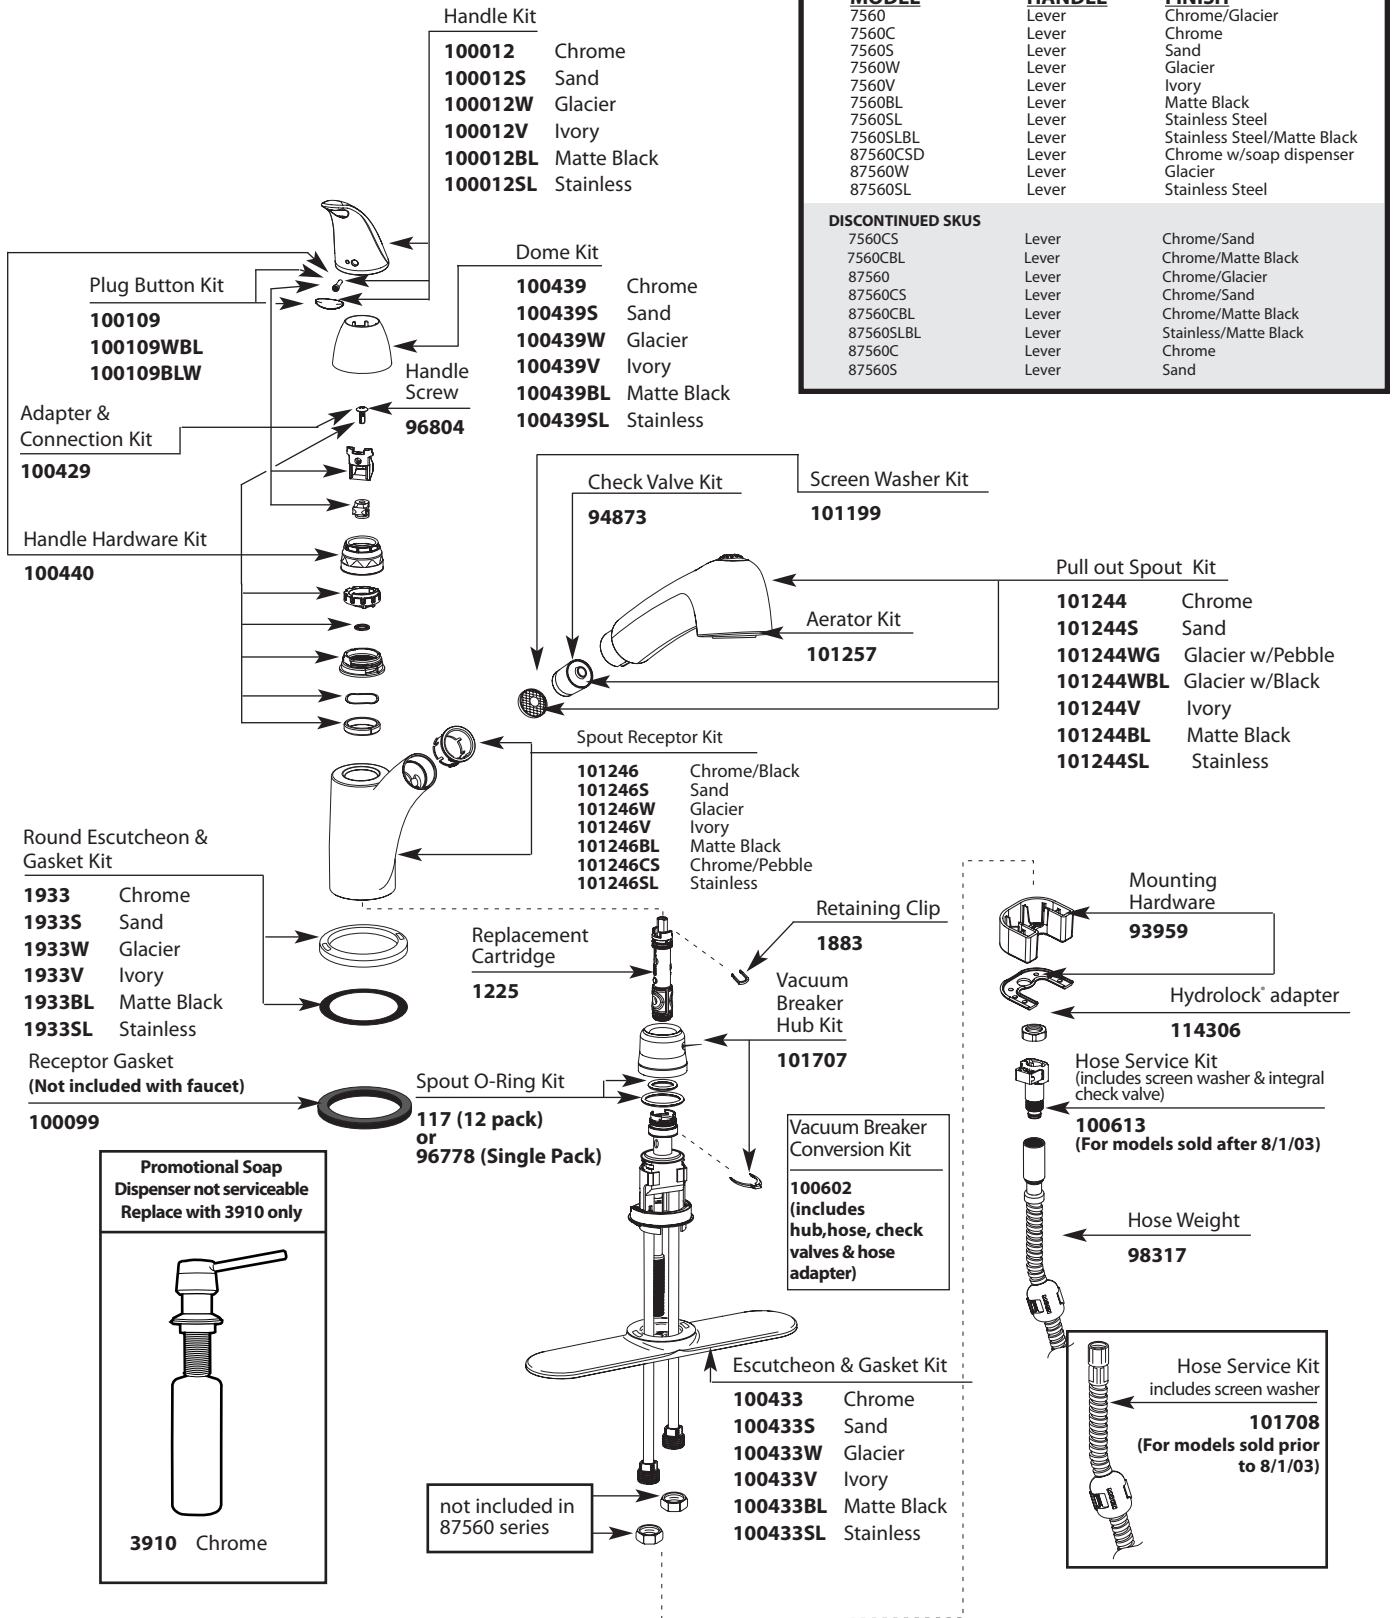

Buy it for looks. Buy it for life.®

Illustrated Parts

■ Order by Part Number

Extensa™ Single Control Kitchen Faucet with Pullout Spray		
MODEL	HANDLE	FINISH
7560	Lever	Chrome/Glacier
7560C	Lever	Chrome
7560S	Lever	Sand
7560W	Lever	Glacier
7560V	Lever	Ivory
7560BL	Lever	Matte Black
7560SL	Lever	Stainless Steel
7560SLBL	Lever	Stainless Steel/Matte Black
87560CSD	Lever	Chrome w/soap dispenser
87560W	Lever	Glacier
87560SL	Lever	Stainless Steel
DISCONTINUED SKUS		
7560CS	Lever	Chrome/Sand
7560CBL	Lever	Chrome/Matte Black
87560	Lever	Chrome/Glacier
87560CS	Lever	Chrome/Sand
87560CBL	Lever	Chrome/Matte Black
87560SLBL	Lever	Stainless/Matte Black
87560C	Lever	Chrome
87560S	Lever	Sand

TO ORDER PARTS CALL: 1-800-BUY-MOEN
www.moen.com