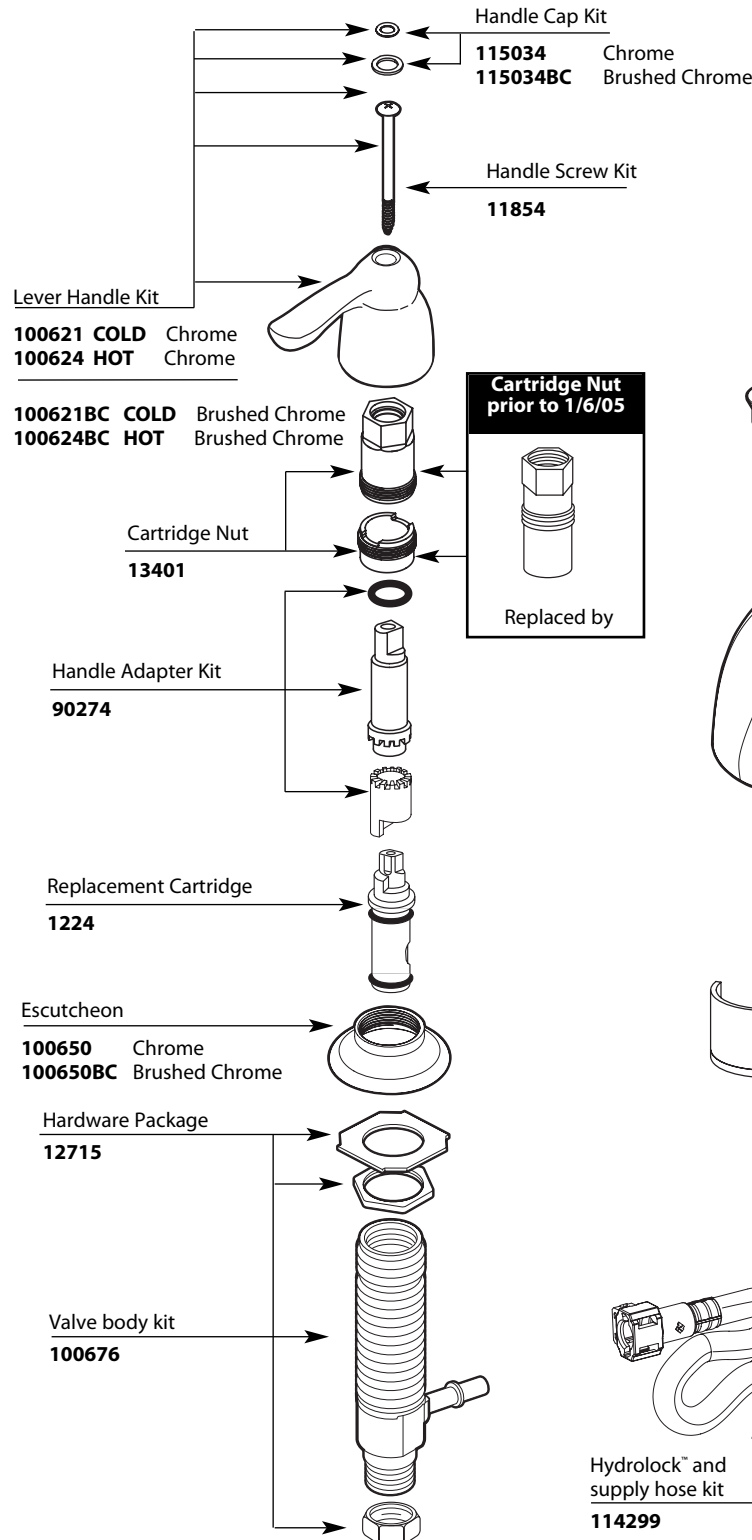

Buy it for looks. Buy it for life.®

Illustrated Parts

■ Order by Part Number

There is more than 1 version of this model.
Page down to identify the version you have.

CHATEAU®		
Two-Handle Widespread Lavatory Faucet		
MODEL	TYPE	FINISH
4944	Lav w/metal waste	Chrome
4949	Lav w/metal waste	Chrome/Polished Brass
4945	Lav w/metal waste	Chrome
4945BC	Lav w/metal waste	Brushed Chrome
8922	Lav w/metal waste	Chrome
8924	Lav w/grid waste	Chrome
DISCONTINUED SKUS		
4944A	Lav w/metal waste	Antique Brass
4944P	Lav w/metal waste	Polished Brass
4944W	Lav w/metal waste	Glacier

Buy it for looks. Buy it for life.®

■ Order by Part Number

Illustrated Parts

CHATEAU®		
Two-Handle Widespread Lavatory Faucet		
MODEL	TYPE	FINISH
8922	Lav w/metal waste	Chrome
8924	Lav w/grid waste	Chrome

Handle Screw
90507 Chrome

Wing Handle Insert Kit
14904 Chrome

Wing Handle Hub Kit (Hot & Cold)
90506 Chrome

Cartridge Nut
13401

Cartridge Nut prior to 1/6/05
 Replaced by

Spout Assembly Kit
96472 Chrome (with lift rod hole)
96495 Chrome (used with 8924, no lift rod hole)

Handle Adapter Kit
90274

Replacement Cartridge
1224

Escutcheon
14349 Chrome

Hardware Package
11926

Valve body (includes cartridge & cartridge nut)
1371 - HOT
1373 - COLD

Flo-Control Aerator
3919 Chrome

Supply Hose Kit
14373