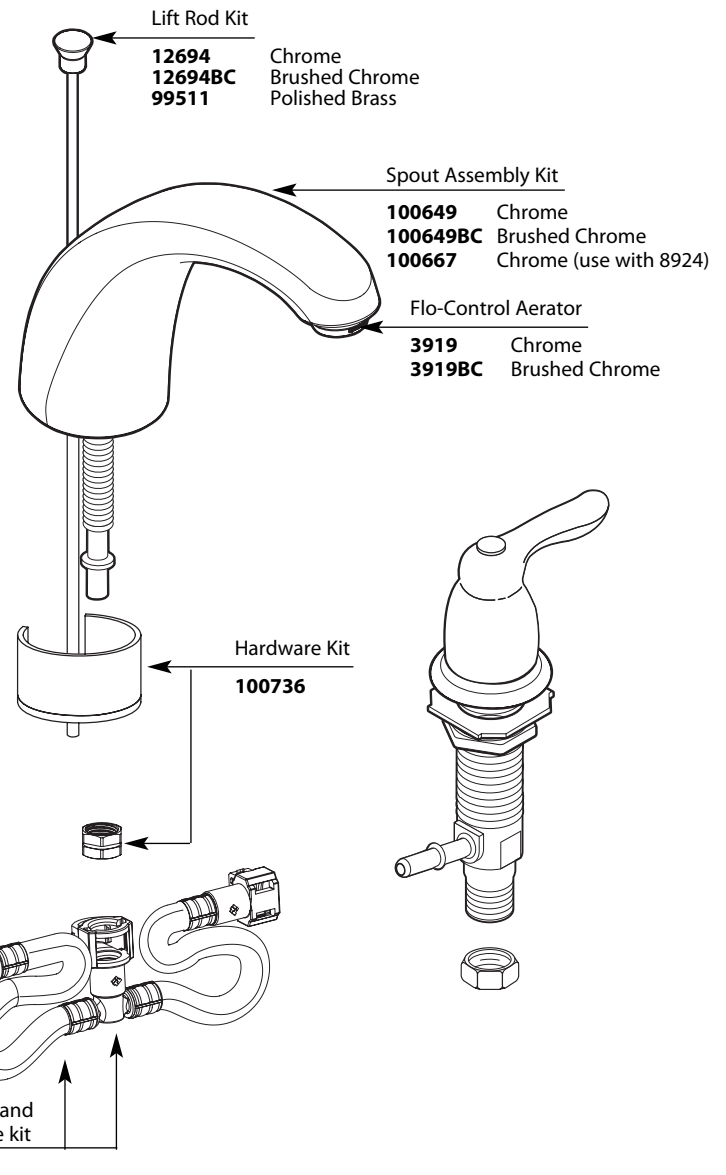

Buy it for looks. Buy it for life.®

Illustrated Parts

■ Order by Part Number

There is more than 1 version of this model.
Page down to identify the version you have.

CHATEAU®		
Two-Handle Widespread Lavatory Faucet		
MODEL	TYPE	FINISH
4944	Lav w/metal waste	Chrome
4949	Lav w/metal waste	Chrome/Polished Brass
4945	Lav w/metal waste	Chrome
4945BC	Lav w/metal waste	Brushed Chrome
8922	Lav w/metal waste	Chrome
8924	Lav w/grid waste	Chrome
DISCONTINUED SKUS		
4944A	Lav w/metal waste	Antique Brass
4944P	Lav w/metal waste	Polished Brass
4944W	Lav w/metal waste	Glacier

Buy it for looks. Buy it for life.®

■ Order by Part Number

Illustrated Parts

CHATEAU®		
Two-Handle Widespread Lavatory Faucet		
MODEL	TYPE	FINISH
8922	Lav w/metal waste	Chrome
8924	Lav w/grid waste	Chrome

Handle Screw
90507 Chrome

Wing Handle Insert Kit
14904 Chrome

Wing Handle Hub Kit (Hot & Cold)
90506 Chrome

Cartridge Nut
13401

Cartridge Nut prior to 1/6/05
 Replaced by

Spout Assembly Kit
96472 Chrome (with lift rod hole)
96495 Chrome (used with 8924, no lift rod hole)

Handle Adapter Kit
90274

Replacement Cartridge
1224

Escutcheon
14349 Chrome

Hardware Package
11926

Valve body (includes cartridge & cartridge nut)
1371 - HOT
1373 - COLD

Flo-Control Aerator
3919 Chrome

Supply Hose Kit
14373