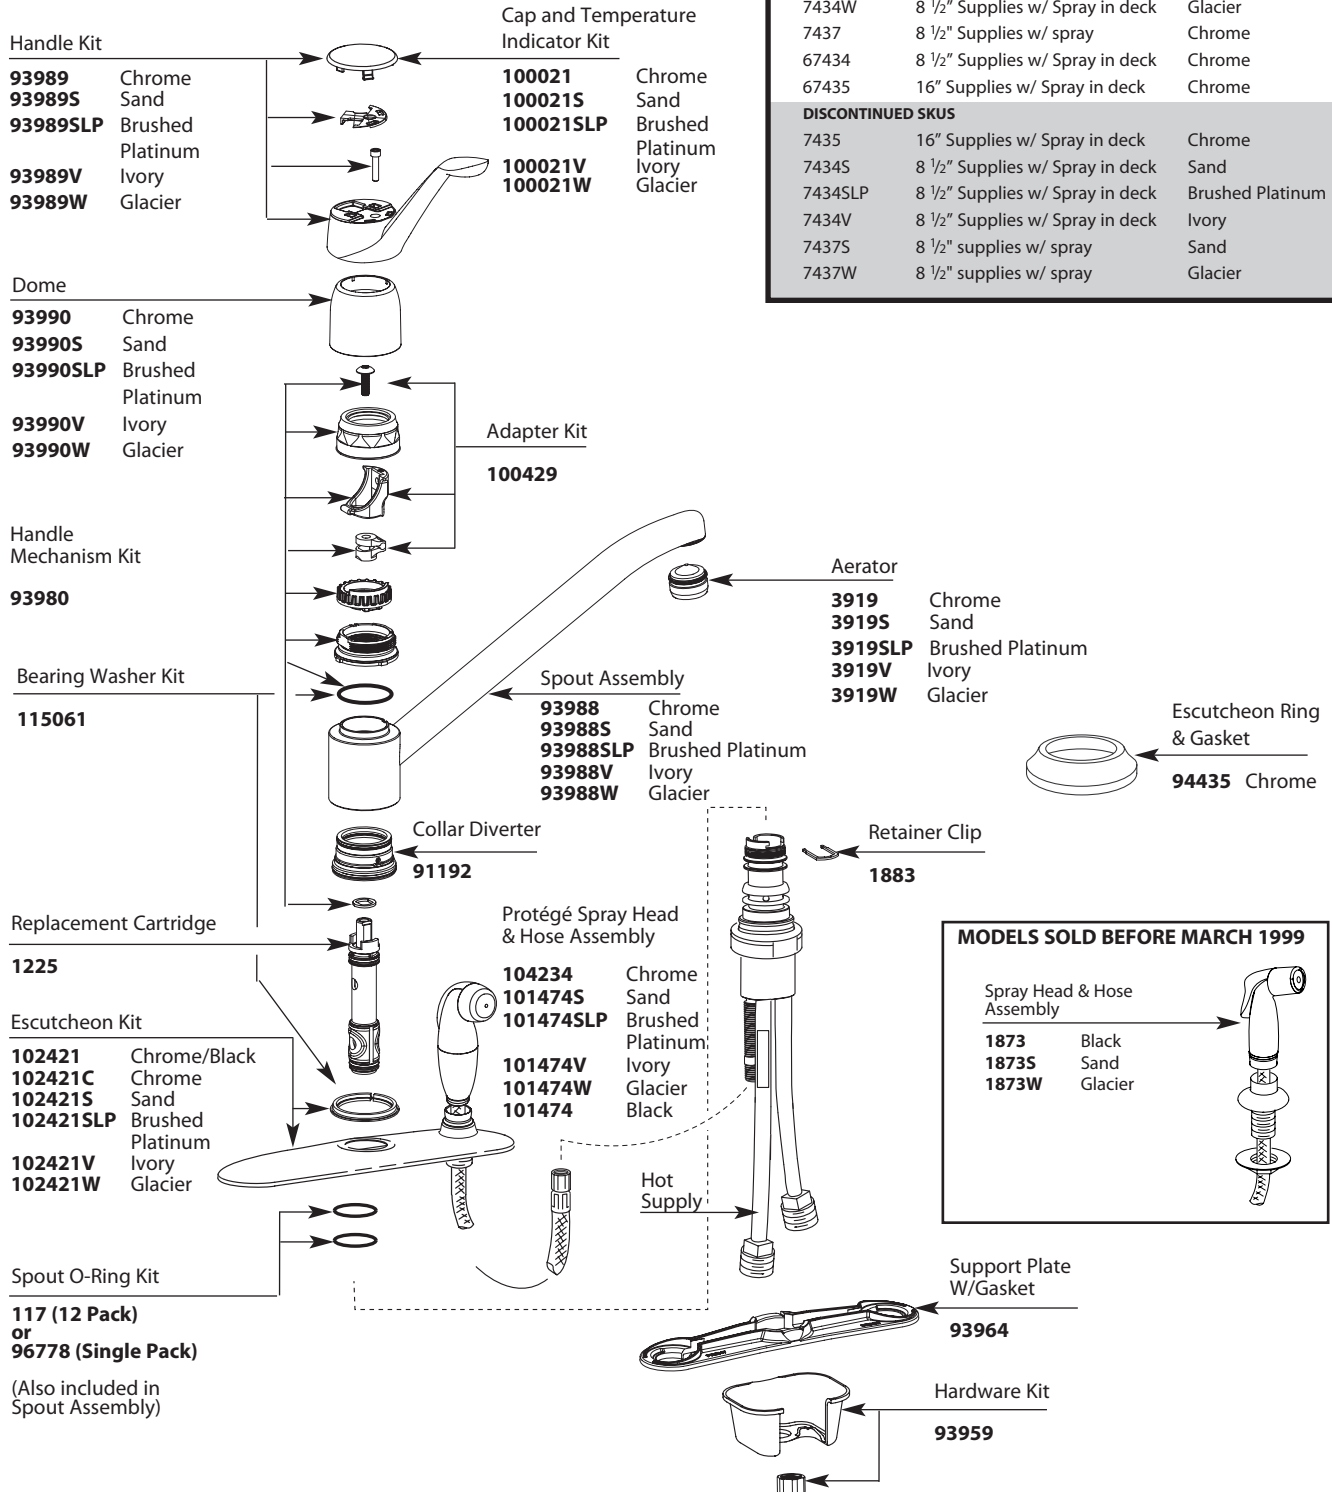

Escutcheon Ring & Gasket

94435 Chrome

Buy it for looks. Buy it for life.®

■ Order by Part Number

Illustrated Parts

CHATEAU® Single-Handle Kitchen Faucet

MODEL		FINISH
7423	8 1/2" Supplies w/o Spray	Chrome
7434	8 1/2" Supplies w/ Spray in deck	Chrome
7434BC	8 1/2" Supplies w/ Spray in deck	Brushed Chrome
7434V	8 1/2" Supplies w/ Spray in deck	Ivory
7434W	8 1/2" Supplies w/ Spray in deck	Glacier
7437	8 1/2" Supplies w/ spray	Chrome
67434	8 1/2" Supplies w/ Spray in deck	Chrome
67435	16" Supplies w/ Spray in deck	Chrome
DISCONTINUED SKUS		
7435	16" Supplies w/ Spray in deck	Chrome
7434S	8 1/2" Supplies w/ Spray in deck	Sand
7434SLP	8 1/2" Supplies w/ Spray in deck	Brushed Platinum
7434V	8 1/2" Supplies w/ Spray in deck	Ivory
7437S	8 1/2" supplies w/ spray	Sand
7437W	8 1/2" supplies w/ spray	Glacier