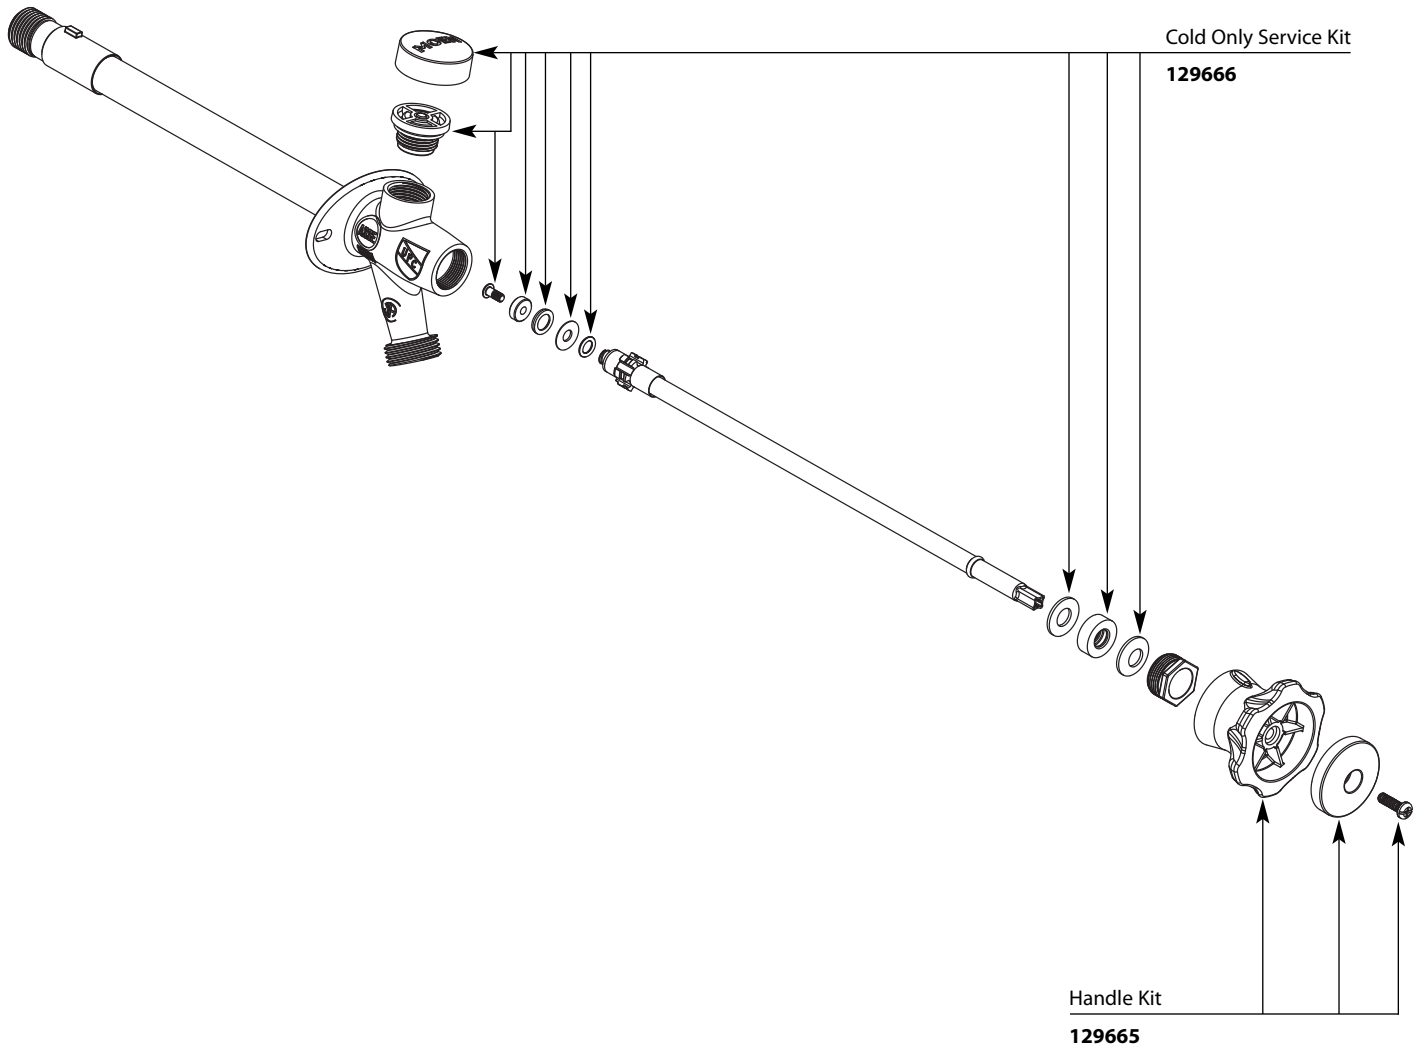

Buy it for looks. Buy it for life.®

■ Order by Part Number

# Illustrated Parts

Single Handle Cold Only Silcock	
MODEL	FINISH
200508	8" Chrome
200512	12" Chrome

TO ORDER PARTS CALL: 1-800-BUY-MOEN  
[www.moen.com](http://www.moen.com)