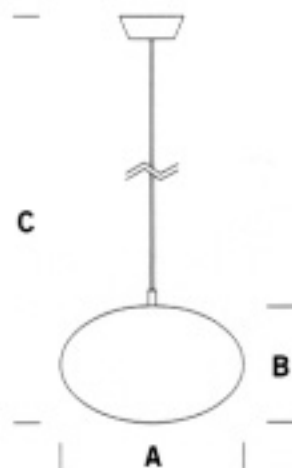

Maga

Small size pendant lamps, in triplex, opal white, blown glass.

Diffuser suspended by a spring-loaded clear plastic holder.

Incandescent or compact fluorescent bulb.

A Maga						WHITE
A	B	C	MAX			
	cm		W			
23	16	150	100	1	E27	
						10035