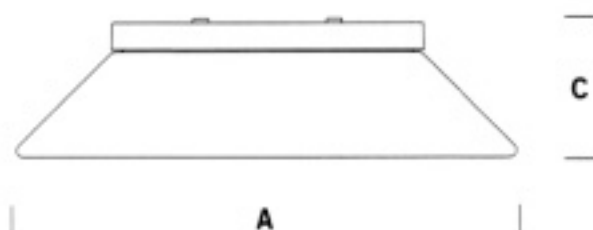

Abele

Ceiling lamps in triplex blown glass. Available colours: opal white. Chrome base.

The glass twists and locks into place.

Incandescent or fluorescent bulbs (ELECTRONIC version).

A Abele						WHITE
A	B	C	MAX			
cm	cm	cm	W			
35		10	60	2	E27	
						10235

B Abele ELECTRONIC						WHITE
A	B	C	MAX			
cm	cm	cm	W			
35		10	18	1	Gx24-q2	
						10236

CE

NEMO  MELTEMI