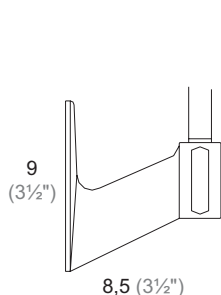

Cod. 113
Attacco parete
Wall attachment
Wandbefestigung