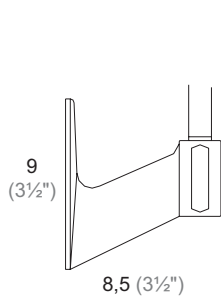

Cod. 113
Attacco parete
Wall attachment
Wandbefestigung