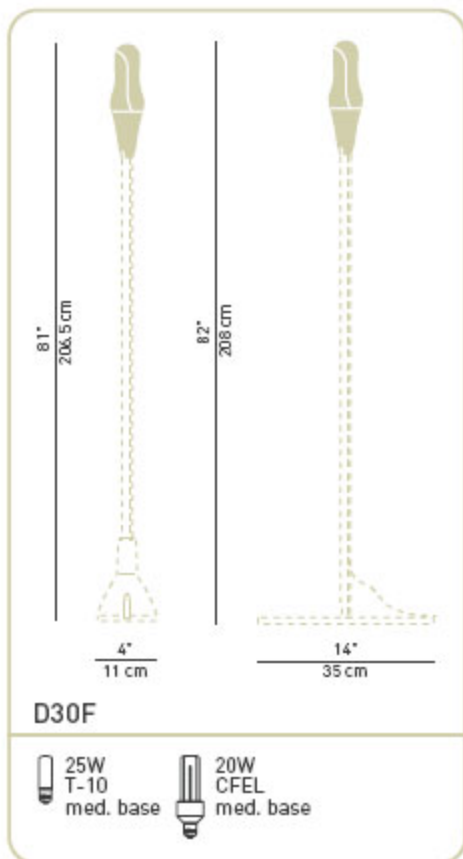

floor/outdoor

materials				
injection-moulded polycarbonate diffuser with prismatic internal walls and overmoulded lens the material is self-extinguishing and the colours are resistant to ultraviolet rays				
mobile base	stationary base			
alu	grey			
stem				
grey	sage green	terracotta	sand	colors resistant to ultraviolet rays
			suitable for wet locations	

• for photometric data, see www.luceplan.com