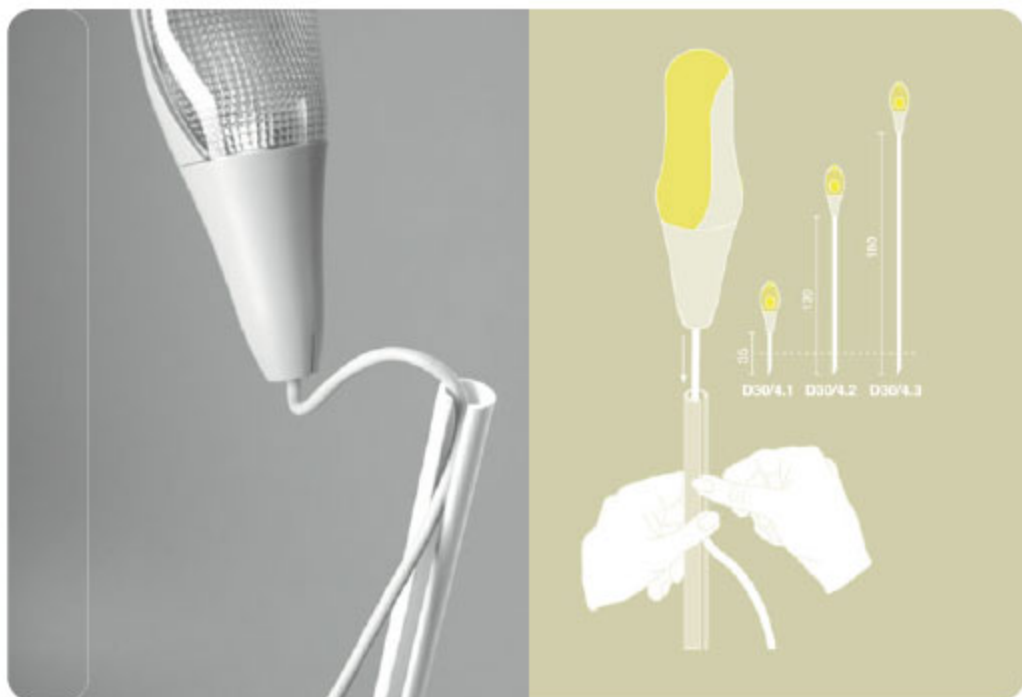

floor/outdoor

materials				
injection-moulded polycarbonate diffuser with prismatic internal walls and overmoulded lens the material is self-extinguishing and the colours are resistant to ultraviolet rays				
mobile base	stationary base			
alu	grey			
stem				
grey	sage green	terracotta	sand	colors resistant to ultraviolet rays
			suitable for wet locations	