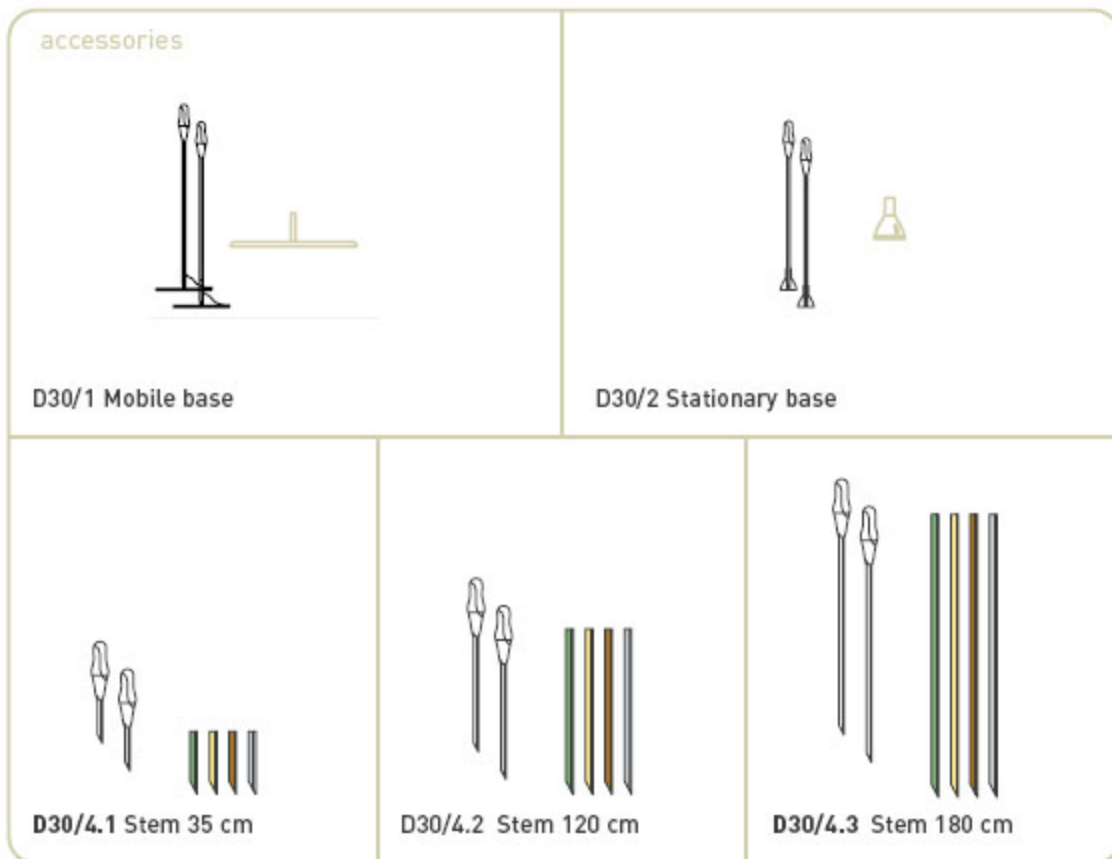

floor/outdoor

materials				
injection-moulded polycarbonate diffuser with prismatic internal walls and overmoulded lens the material is self-extinguishing and the colours are resistant to ultraviolet rays				
mobile base	stationary base			
alu	grey			
stem				
grey	sage green	terracotta	sand	colors resistant to ultraviolet rays
			suitable for wet locations	

• for photometric data, see www.luceplan.com