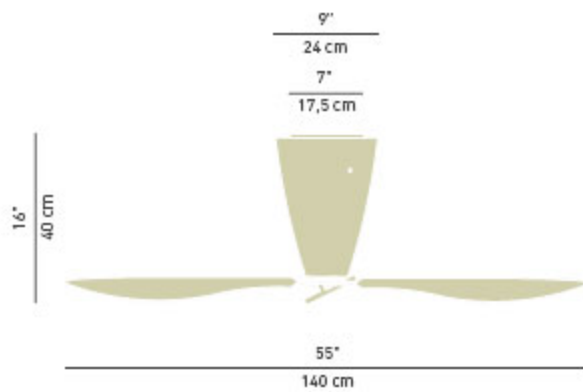

ceiling

D28 Hd (dimmer)

150W A-21
soft white
med. base

weight 10.40 lb

remote control

three rotation speeds

control for reversing
blade rotation

materials

polycarbonate diffuser methacrylate blades

structure finishes

white opal

blades D28/1

transparent

multicolor (yellow, red, light blue)