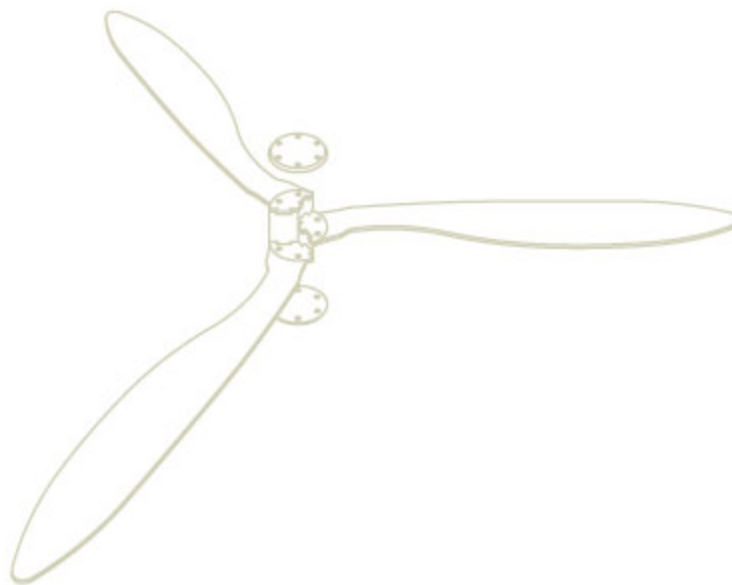

ceiling

D28 Hd (dimmer)

150W A-21
soft white
med. base

weight 10.40 lb

remote control

three rotation speeds

control for reversing
blade rotation

materials

polycarbonate diffuser methacrylate blades

structure finishes

white opal

blades D28/1

transparent

multicolor (yellow, red, light blue)