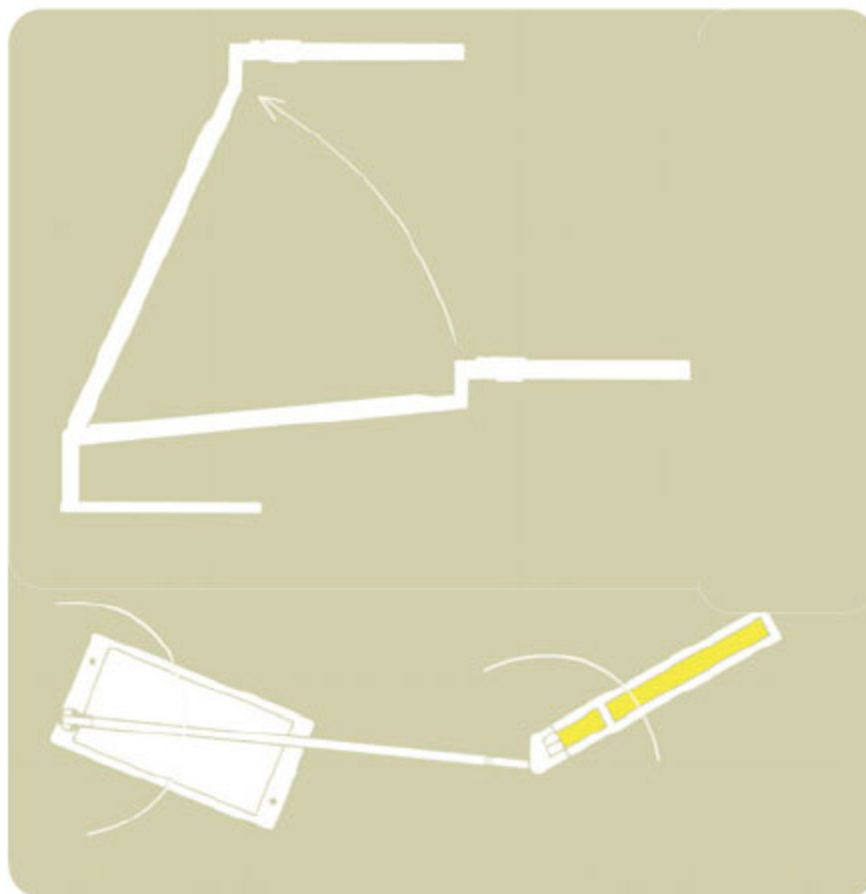

table

wall

D19/L		D19/L	
+		+	
D19/1		D19/3	
13W CFT GX23		13W CFT GX23	

built-in kinematic pantograph mechanism enables lamp to remain parallel to horizontal plane

direct access key for easy bulb replacement

materials

aluminium body glass-reinforced nylon head

structure finishes

black
white

filters

blue

amber

green