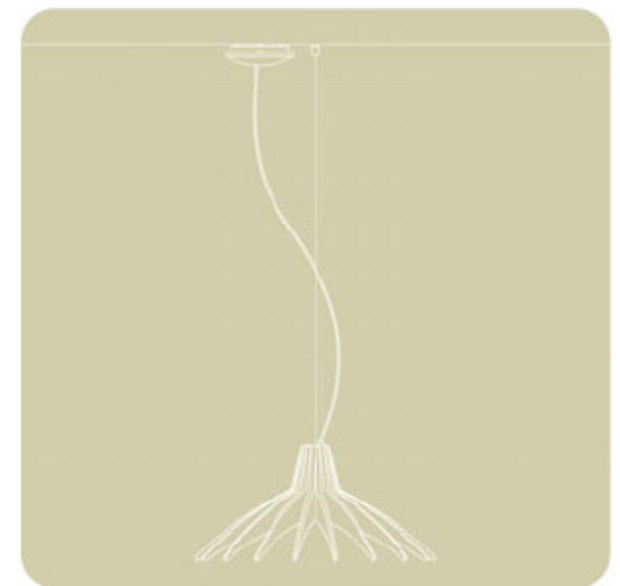

suspension

 <p>D49/70s. EL</p>	 <p>D49/26s.</p>	 <p>D49/17sa.</p>	 <p>D49/17s.</p>
 26,32,42W CFTR GX24q-3/4	 25W T-10 med. base  21W CFEL med. base	 25W T-10 med. base  21W CFEL med. base	 25W T-10 med. base  21W CFEL med. base
<p>weight 12.02 lb</p>	<p>weight 9.42 lb</p>	<p>weight 10,24 lb</p>	<p>weight 5.61 lb</p>

three coloured filters which can be superimposed create striking effects

materials

polycarbonate ceiling rose polycarbonate body injection-moulded transparent methacrylate ribs

ceiling-rose finishes

white