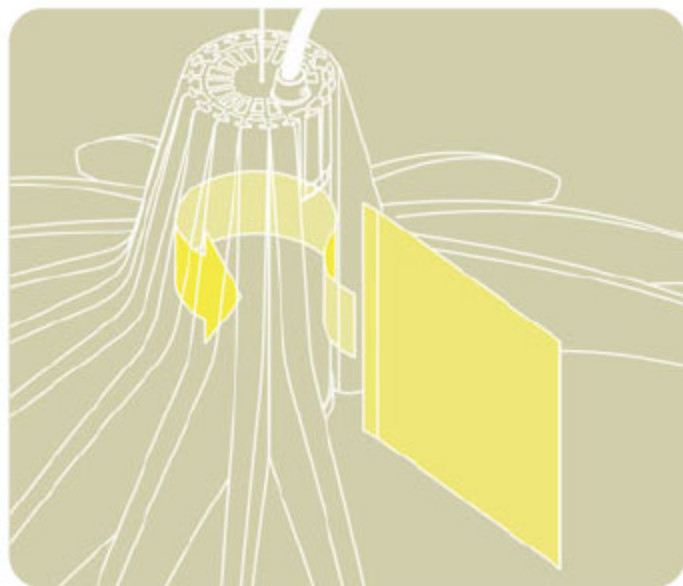

suspension

 <p>D49/70s. EL</p>	 <p>D49/26s.</p>	 <p>D49/17sa.</p>	 <p>D49/17s.</p>
 26,32,42W CFTR GX24q-3/4	 25W T-10 med. base  21W CFEL med. base	 25W T-10 med. base  21W CFEL med. base	 25W T-10 med. base  21W CFEL med. base
<p>weight 12.02 lb</p>	<p>weight 9.42 lb</p>	<p>weight 10,24 lb</p>	<p>weight 5.61 lb</p>

three coloured filters which can be superimposed create striking effects

materials

polycarbonate ceiling rose polycarbonate body injection-moulded transparent methacrylate ribs

ceiling-rose finishes

white