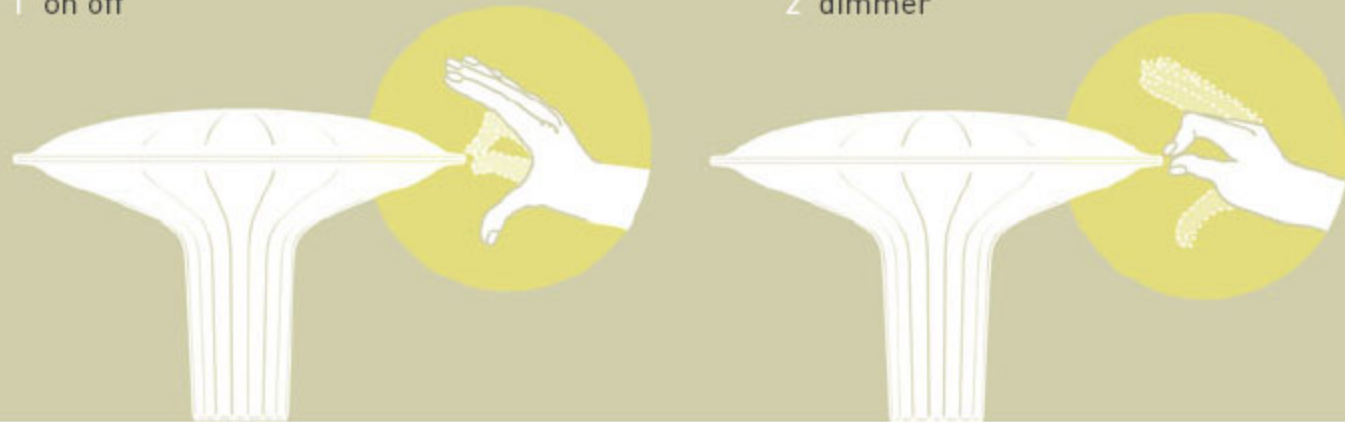

# table

on off / dimmer

1 on off

2 dimmer

< 0,5 sec

> 0,5 sec

by gently touching the ring or pressing it quickly with the fingers, the user can the amount of light or switch the light on or off

easy maintenance