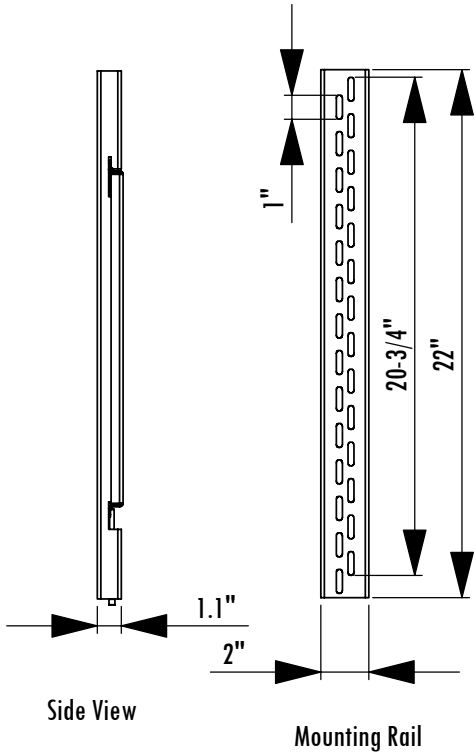

FSUL3520 Dimensions Universal Flat Screen Landscape Adaptor

Model	Load Limit (lbs.)	Swivel	Tilt	Projection	Mounts to Boss Patterns	Ship. Wt. (lbs.)
FSUL3520	200	0	0	1.1"	35" W x 20" T	19

1-800-LUCASEY • 1-510-534-1435