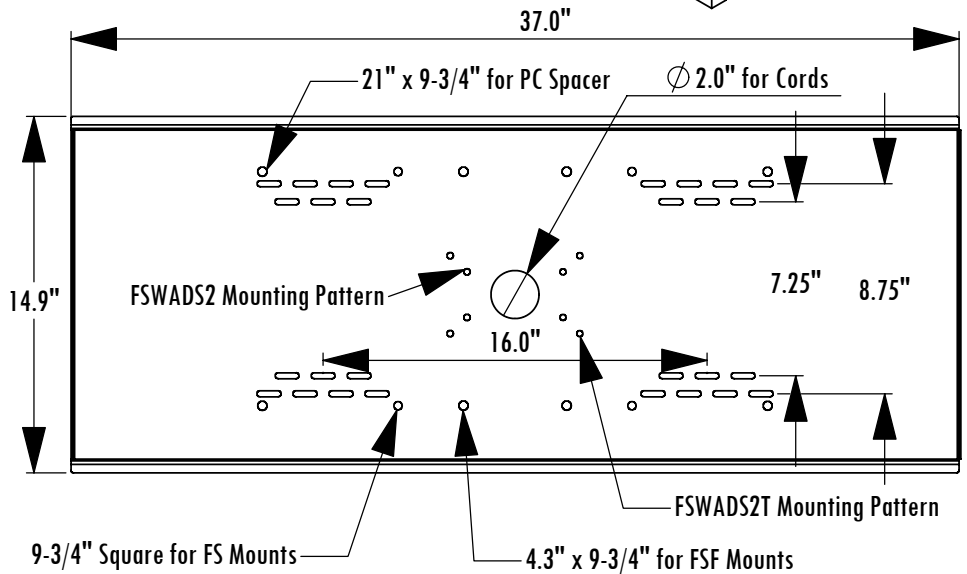

FSUL3520 Dimensions Universal Flat Screen Landscape Adaptor

Model	Load Limit (lbs.)	Swivel	Tilt	Projection	Mounts to Boss Patterns	Ship. Wt. (lbs.)
FSUL3520	200	0	0	1.1"	35" W x 20" T	19

1-800-LUCASEY • 1-510-534-1435