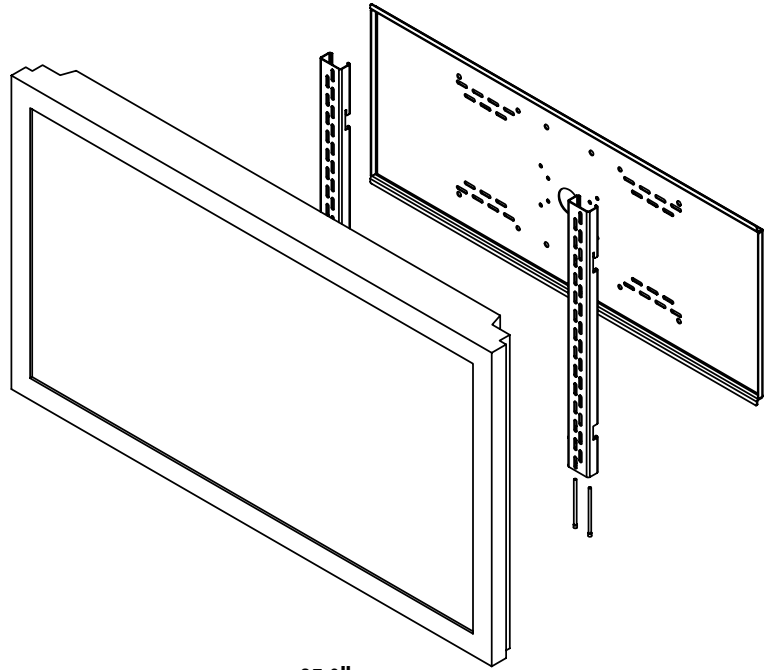

FSUL3520 Dimensions Universal Flat Screen Landscape Adaptor

Model	Load Limit (lbs.)	Swivel	Tilt	Projection	Mounts to Boss Patterns	Ship. Wt. (lbs.)
FSUL3520	200	0	0	1.1"	35" W x 20" T	19

1-800-LUCASEY • 1-510-534-1435