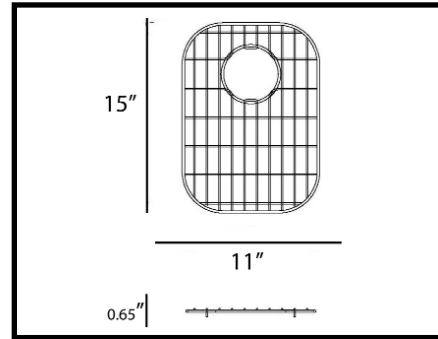

OPTIONAL ACCESSORIES: BOTTOM GRIDS

LB-GR3221L

LB-GR3221S

STRAINER