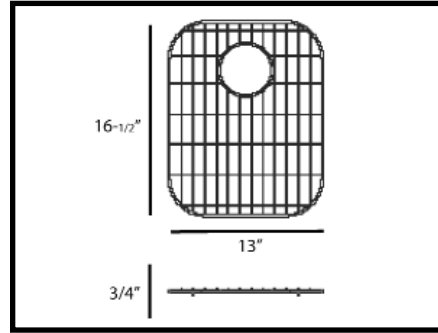

OPTIONAL ACCESSORIES: BOTTOM GRIDS

LB-GR3221L

LB-GR3221S

STRAINER