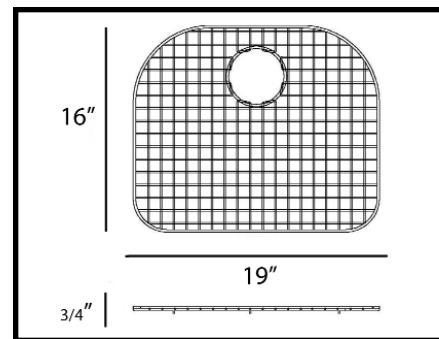

# OPTIONAL ACCESSORIES: BOTTOM GRIDS

**LB-GR2318**

**LB-GR2421**

**LB-GR3220**