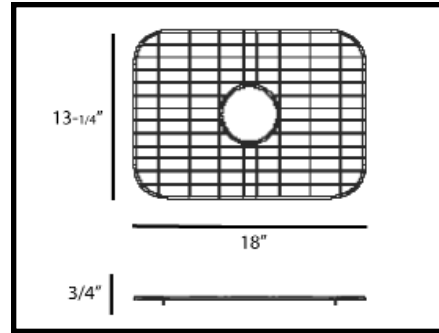

# OPTIONAL ACCESSORIES: BOTTOM GRIDS

**LB-GR2318**

**LB-GR2421**

**LB-GR3220**