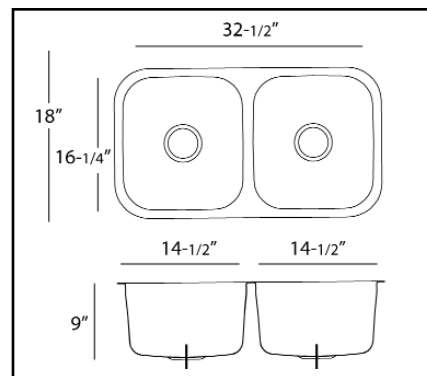

### DESCRIPTION:

- Undermount Double Bowl Kitchen Sink
- Overall Size: 32-1/2" x 18"
- Depth: 9"

### FEATURES:

- T-304 Stainless Steel
- Gauge: 17
- StoneGuard Undercoated Over Rubber Pad
- Offset Drain with 3-1/2" Drain Opening
- Strainer Included

### INSTALLATION:

- Undercounter installation
- All sinks supplied with cutout template, fasteners

LBU20-3218

Overall Dimension	Each Bowl	Cutout Size	Weight
32-1/2" x 18"	16-1/4" x 14-1/2"	See template	13 lbs.